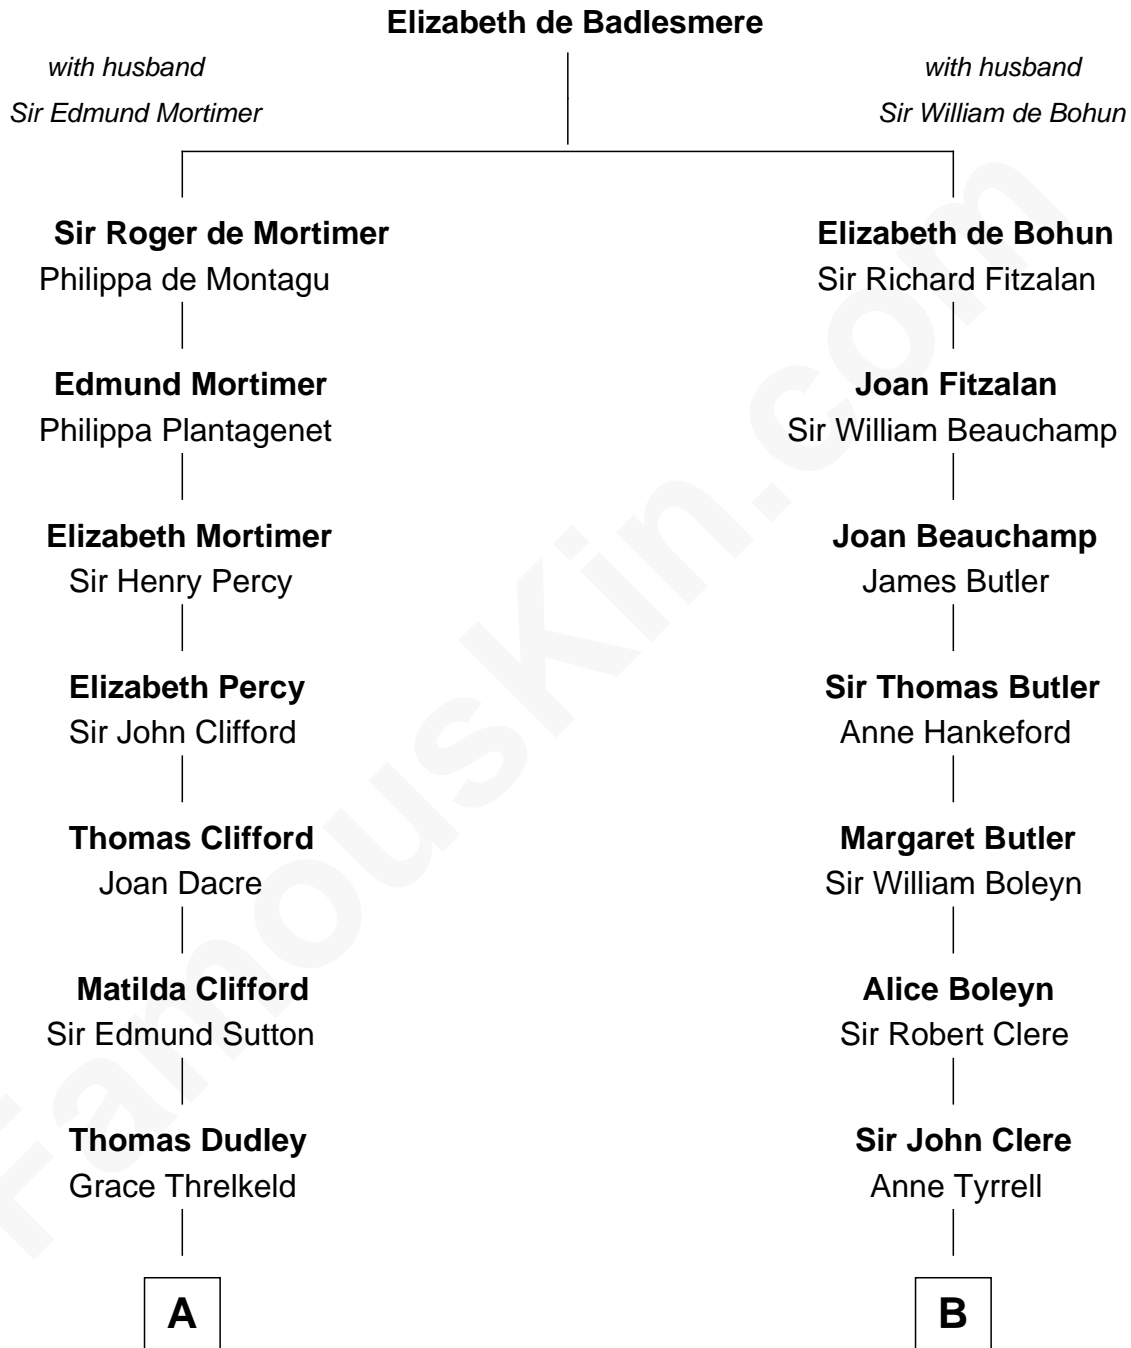

# FamousKin.com Relationship Chart of

**George Mason**

*Father of the U.S. Bill of Rights*

15th cousin 6 times removed of

**Treat Williams**

*TV & Movie Actor*

**C**

**Rufus M. Gillette**

Abigail Payne

**Mary Abigail Gillette**

George Willey Andrew

**Treat Payne Andrew**

Eleanor Barnum

**Marian Andrew**

Richard Norman Williams

**Treat Williams**