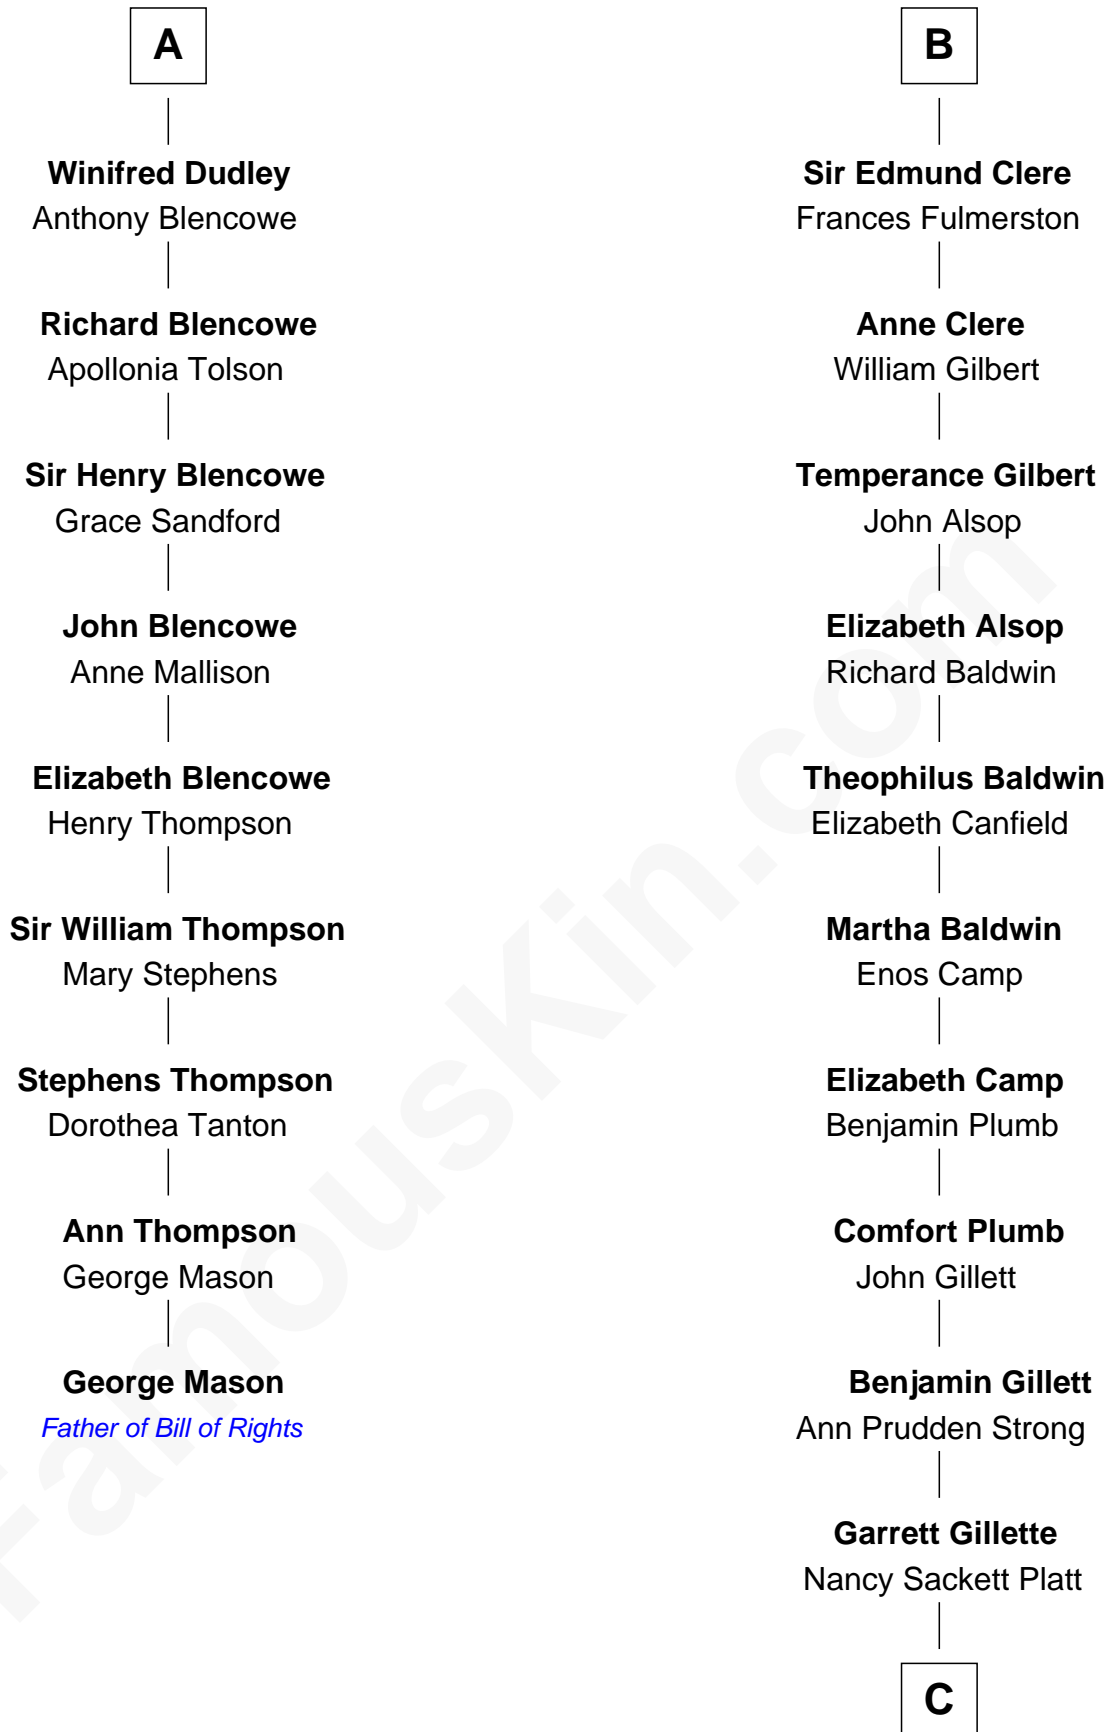

# FamousKin.com Relationship Chart of

**George Mason**

*Father of the U.S. Bill of Rights*

15th cousin 6 times removed of

**Treat Williams**

*TV & Movie Actor*

**C**

**Rufus M. Gillette**

Abigail Payne

**Mary Abigail Gillette**

George Willey Andrew

**Treat Payne Andrew**

Eleanor Barnum

**Marian Andrew**

Richard Norman Williams

**Treat Williams**