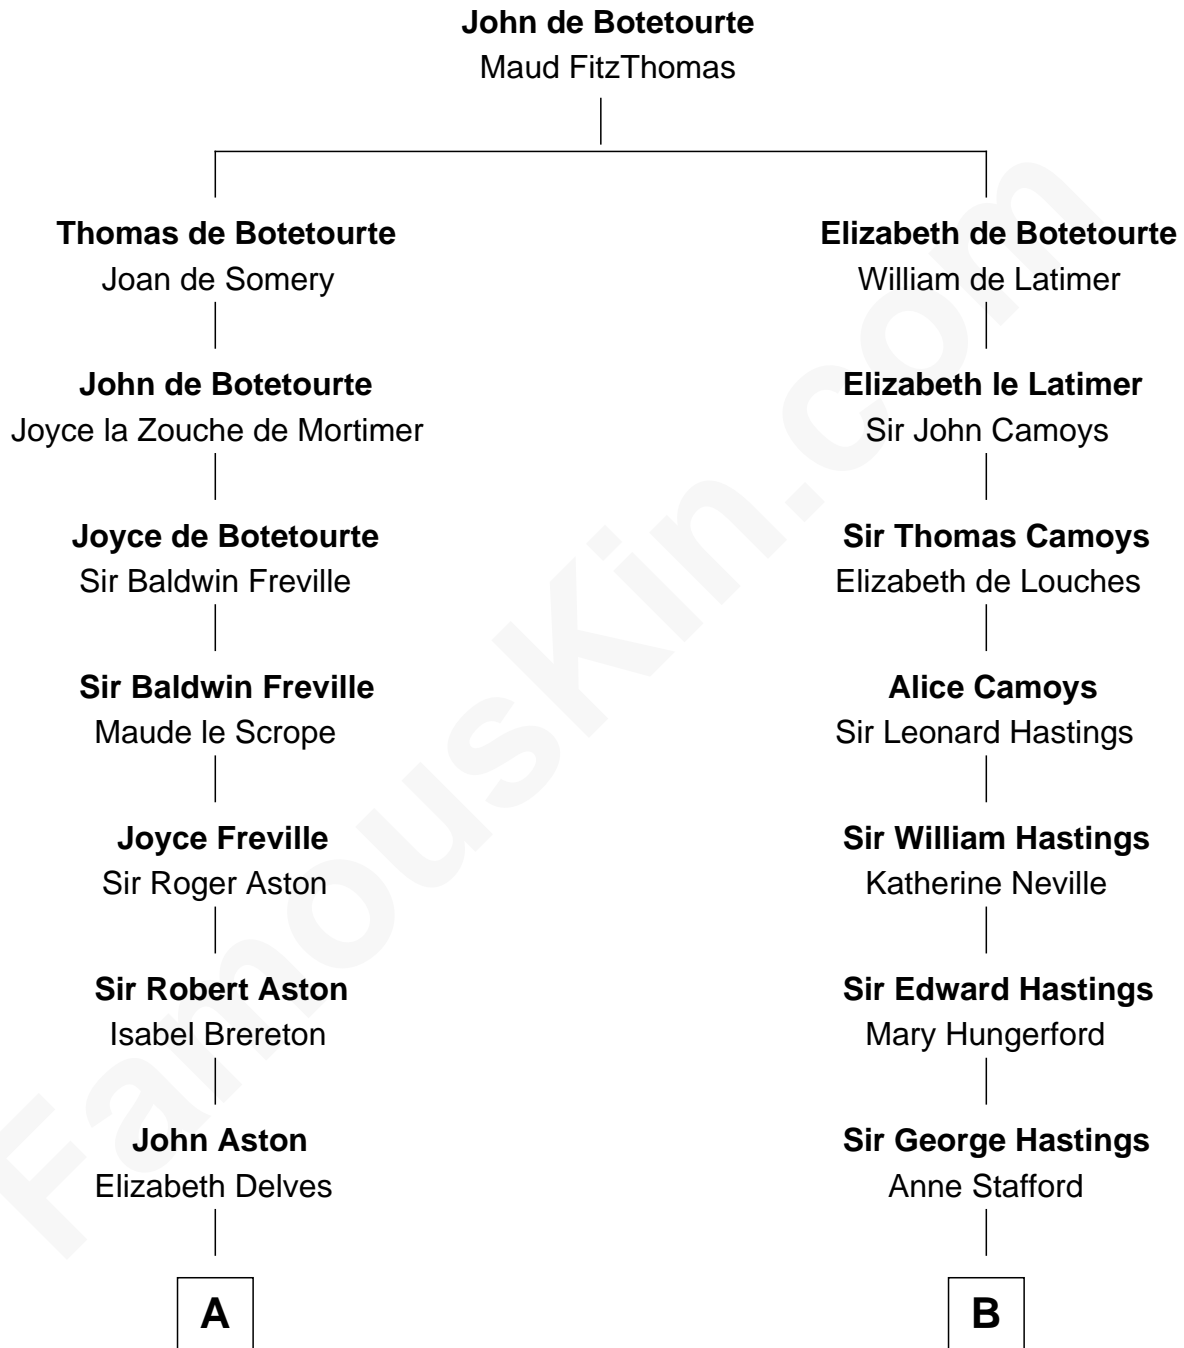

# FamousKin.com Relationship Chart of

**George Mason**

*Father of the U.S. Bill of Rights*

16th cousin 1 time removed of

**Lewis Carroll**

*Author of Alice in Wonderland*

**A**

**Margaret Aston**

John Kinnersley

**Isabel Kinnersley**

John Bradshaw

**Anne Bradshaw**

John Fowke

**Francis Fowke**

Jane Raynsford

**John Fowke**

Dorothy Cupper

**Roger Fowke**

Mary Bayley

**Col. Gerard Fowke**

Anne Thorowgood

**Mary Fowke**

George Mason

**George Mason**