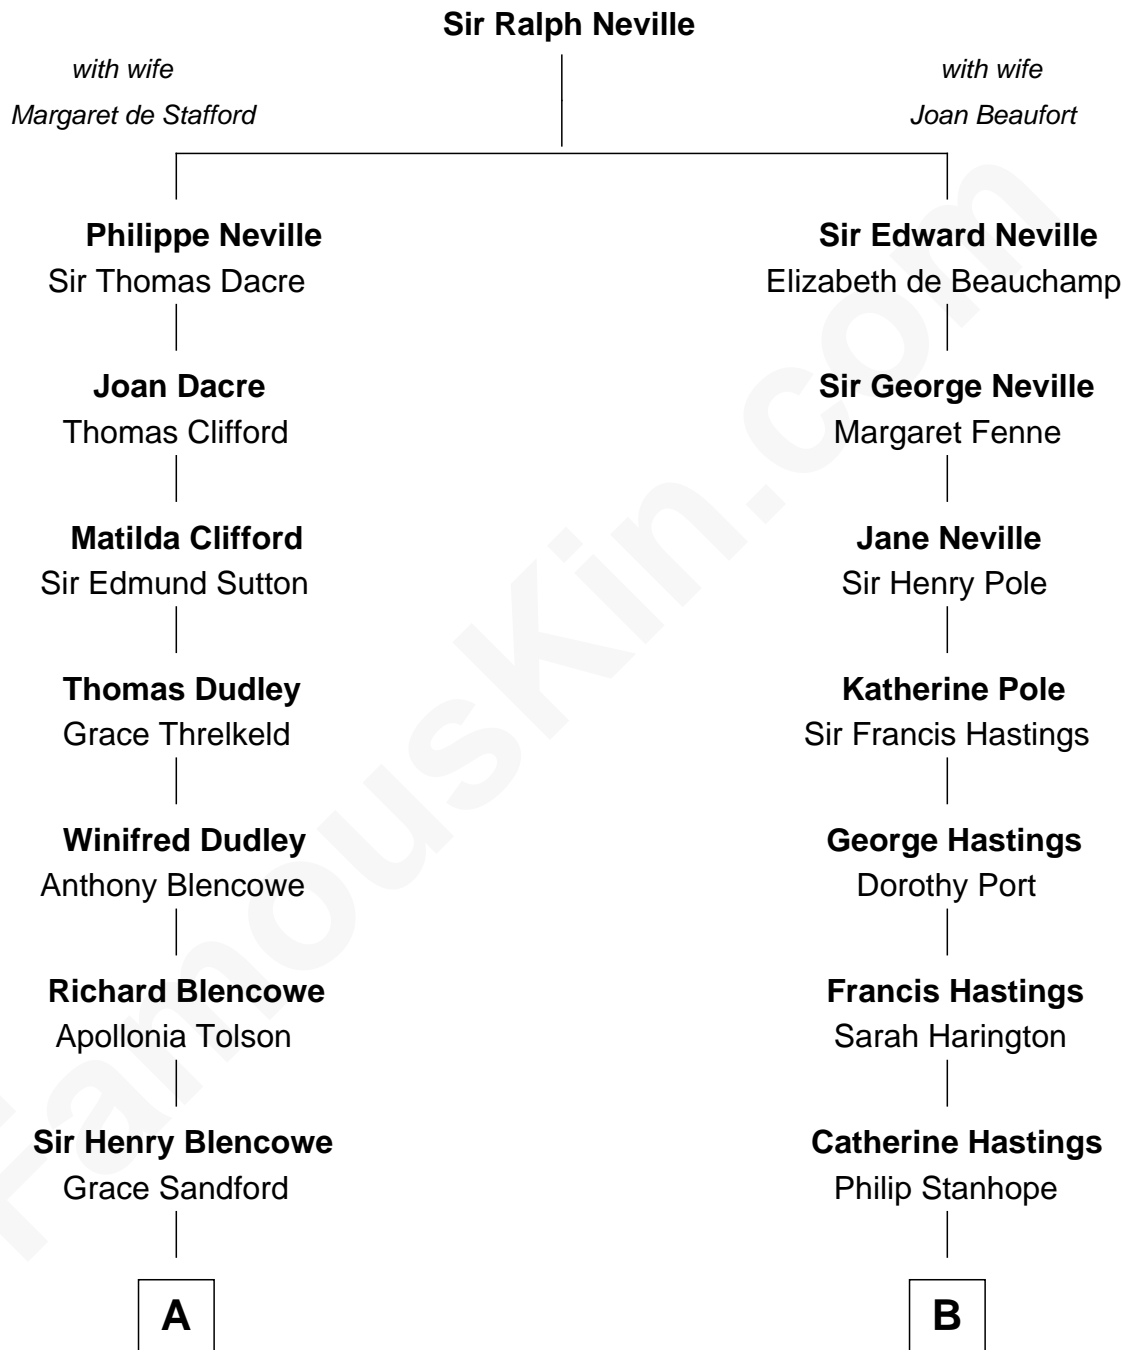

# FamousKin.com Relationship Chart of

**George Mason**

*Father of the U.S. Bill of Rights*

12th cousin 1 time removed of

**Lewis Carroll**

*Author of Alice in Wonderland*

**A**

**John Blencowe**  
Anne Mallison

**Elizabeth Blencowe**  
Henry Thompson

**Sir William Thompson**  
Mary Stephens

**Stephens Thompson**  
Dorothea Tanton

**Ann Thompson**  
George Mason

**George Mason**  
*Father of Bill of Rights*

**B**

**Sarah Stanhope**  
Sir Richard de Hoghton