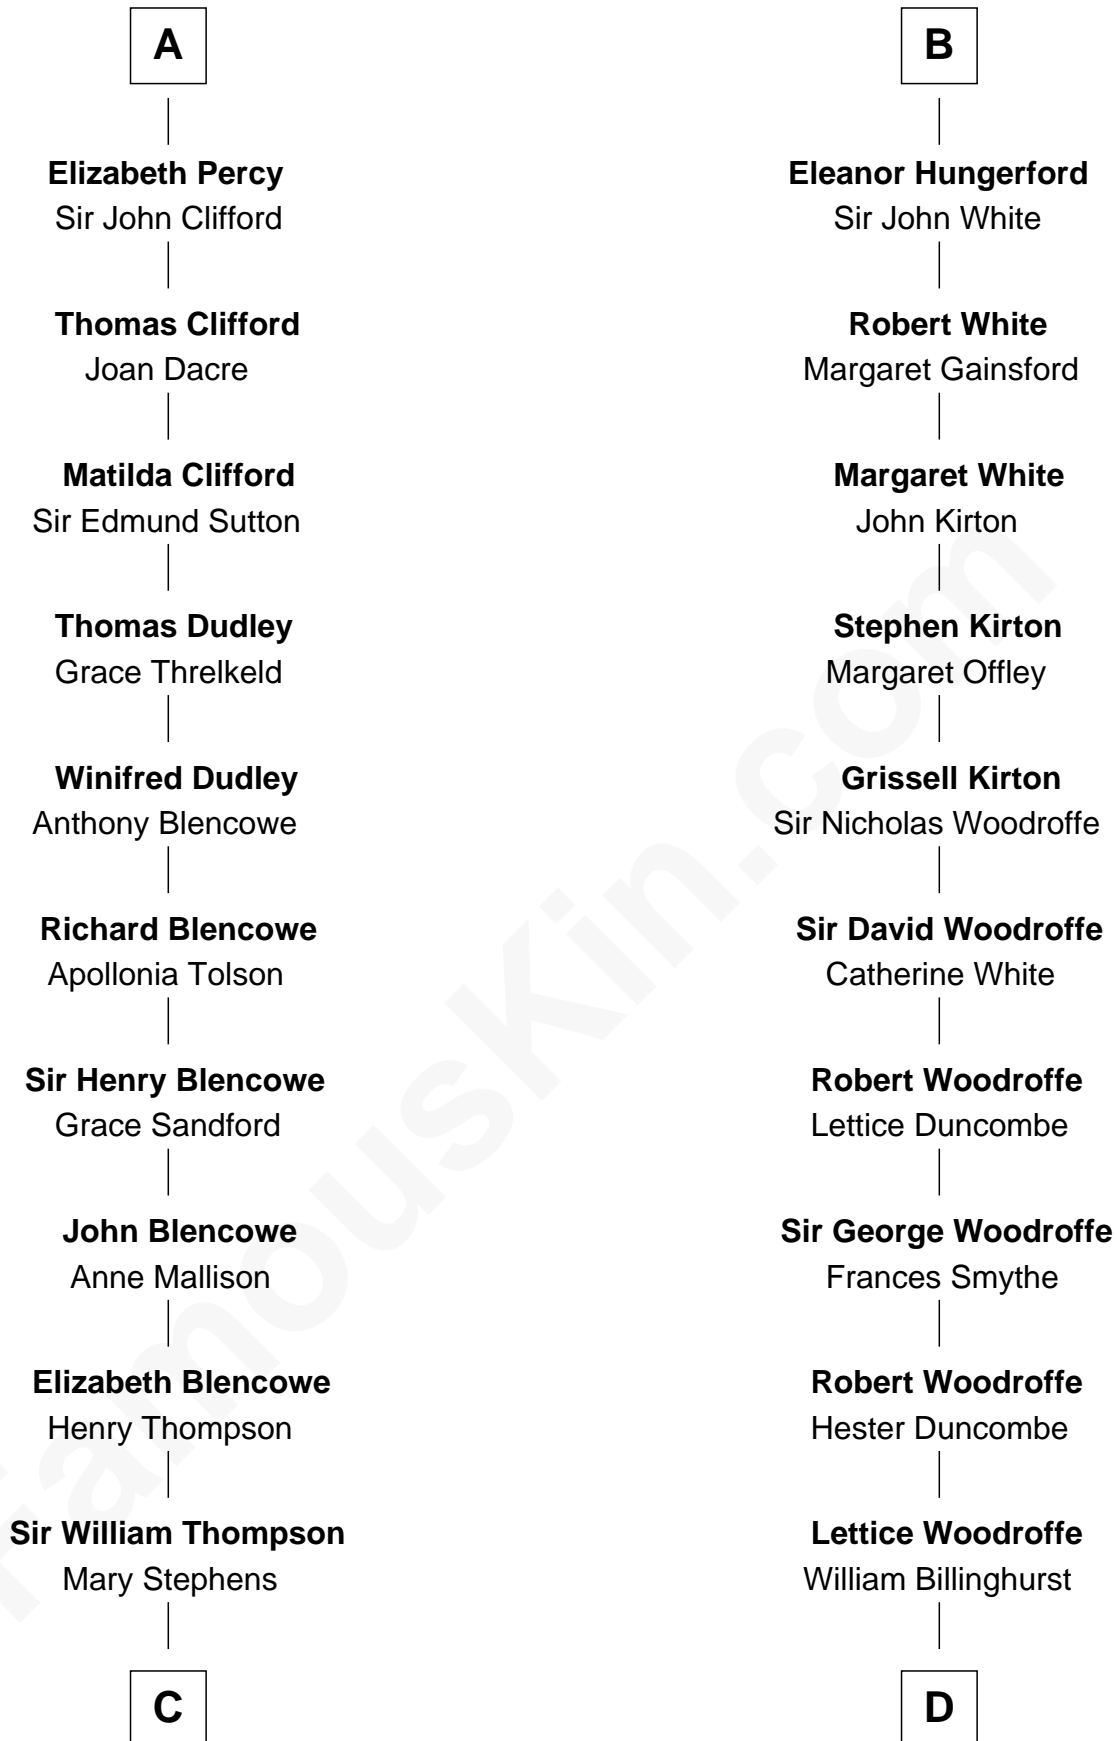

# FamousKin.com Relationship Chart of

**George Mason**

*Father of the U.S. Bill of Rights*

19th cousin 1 time removed of

**Guillermo Billinghurst**

*31st President of Peru*

**John de Brienne**  
Berenguela of Leon

**Margaret de Neville**  
Sir Henry Percy

**Sir Henry Percy**  
Elizabeth Mortimer

**A**

**Louis of Acre**  
Agnes de Beaumont

**Henry de Beaumont**  
Alice Comyn

**Sir John de Beaumont**  
Eleanor Plantagenet

**Henry de Beaumont**  
Margaret de Vere

**Sir John de Beaumont**  
Katherine de Everingham

**Elizabeth Beaumont**  
Sir William Botreaux

**Margaret Botreaux**  
Sir Robert Hungerford

**B**

**C**

**Stephens Thompson**