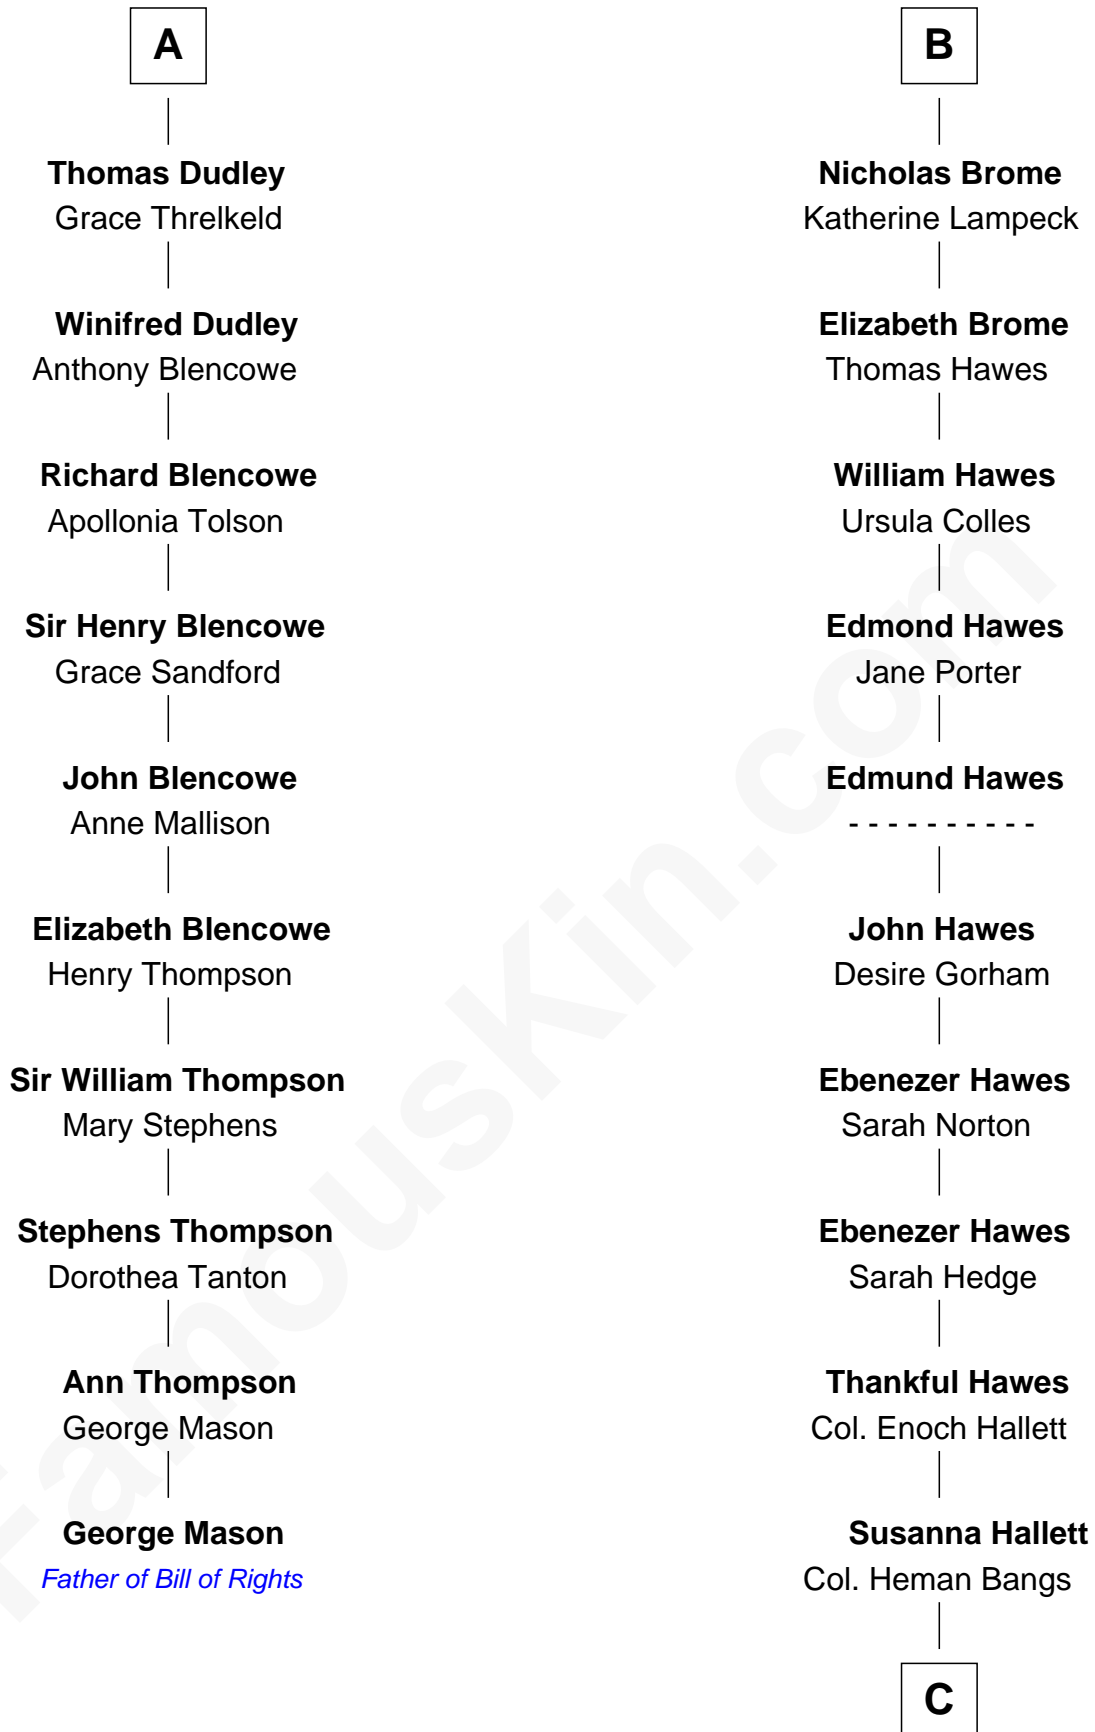

FamousKin.com Relationship Chart of

George Mason

Father of the U.S. Bill of Rights

16th cousin 3 times removed of

Eugene Foss

45th Governor of Massachusetts

Sir James de Audley

Ela Longespee

Beatrice Brewes

Sir Ralph Shirley

Joan Basset

Beatrice Shirley

John Brome

B

C

—
Amanda Bangs