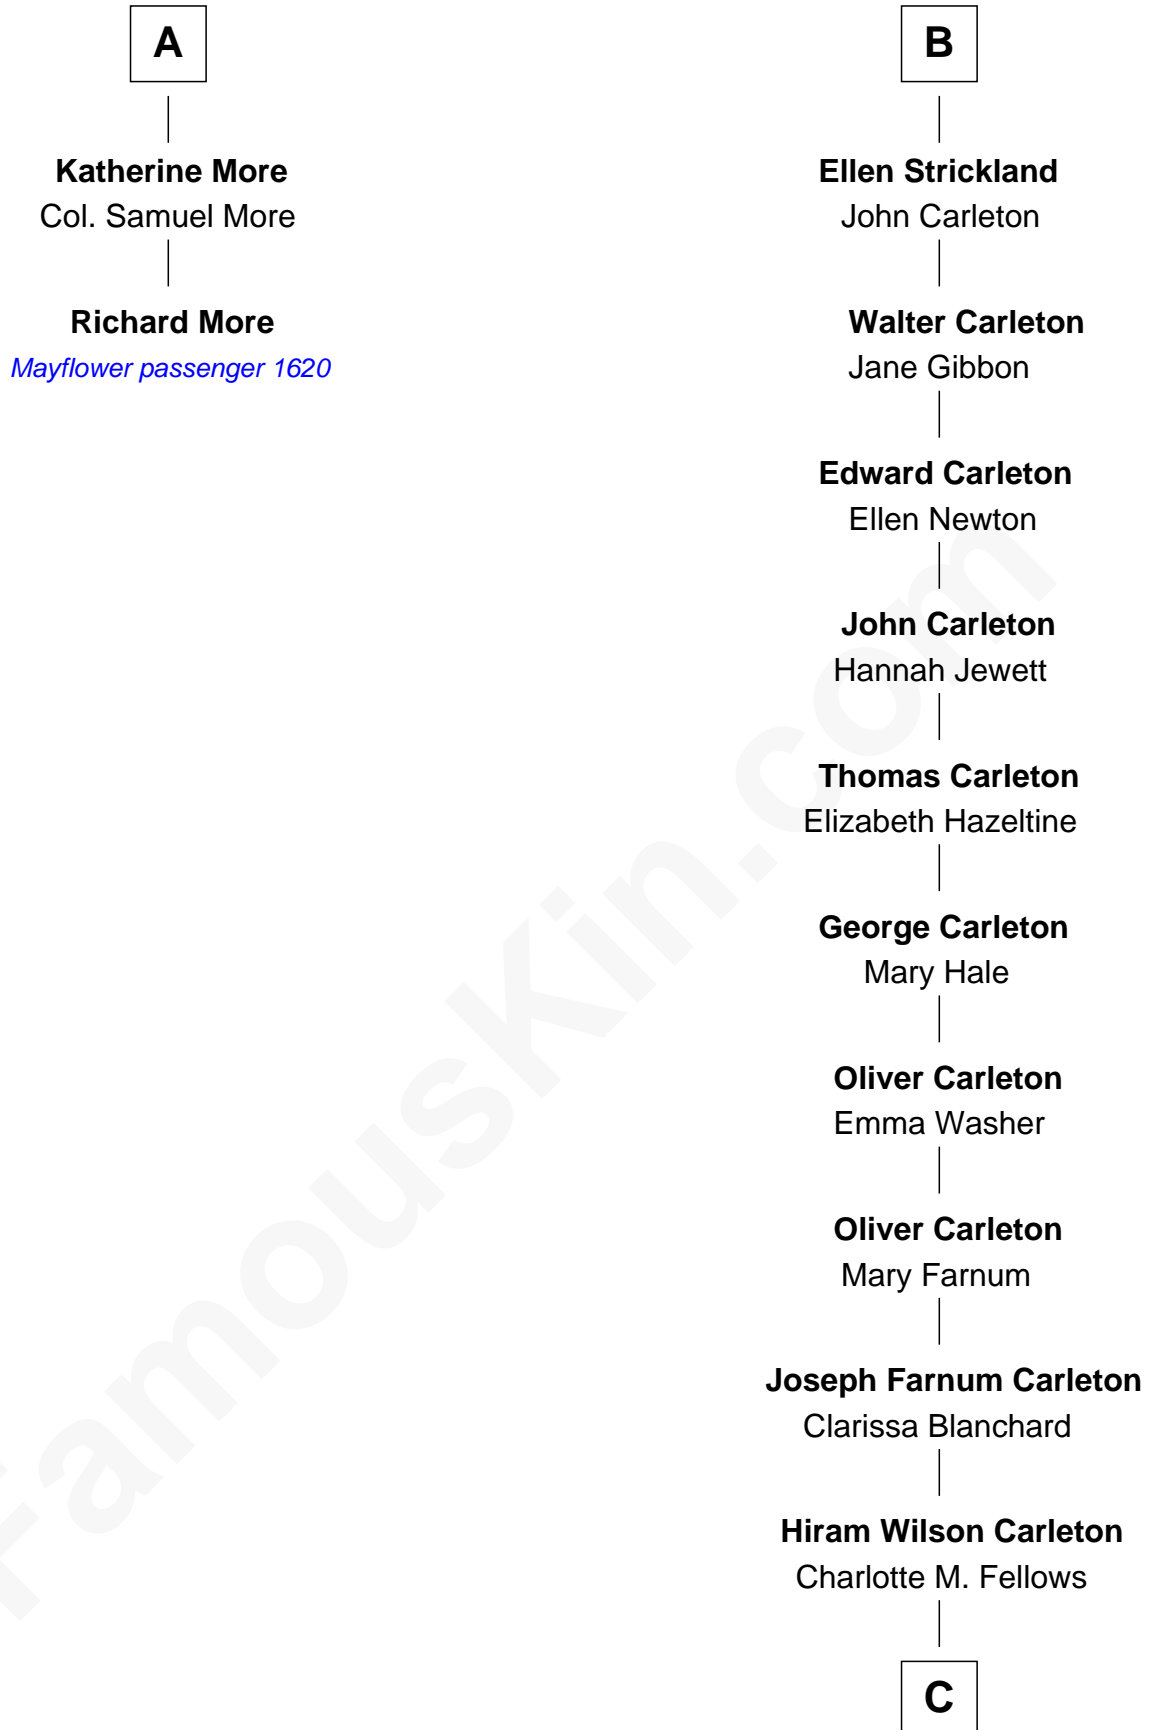

MAYFLOWER

FamousKin.com Relationship Chart of

Richard More

(c1614 - c1696) *Mayflower* passenger 1620

8th cousin 12 times removed of

Mickey Rourke

Movie Actor

Sir Ralph Neville
Margaret de Stafford

A

Ralph de Neville
Mary Ferrers

John Neville
Elizabeth Newmarch

Jane de Neville
Sir William Gascoigne

Margaret Gascoigne
Sir Christopher Ward

Anne Ward
Sir Ralph Neville

Katherine Neville
Sir Walter Strickland

Walter Strickland
Agnes - - - - -

B

C

Joseph Clinton Carleton

Maud Alice Fitts

Hazel May Carleton

Leonard Ernest Cameron

Annette Elizabeth Cameron