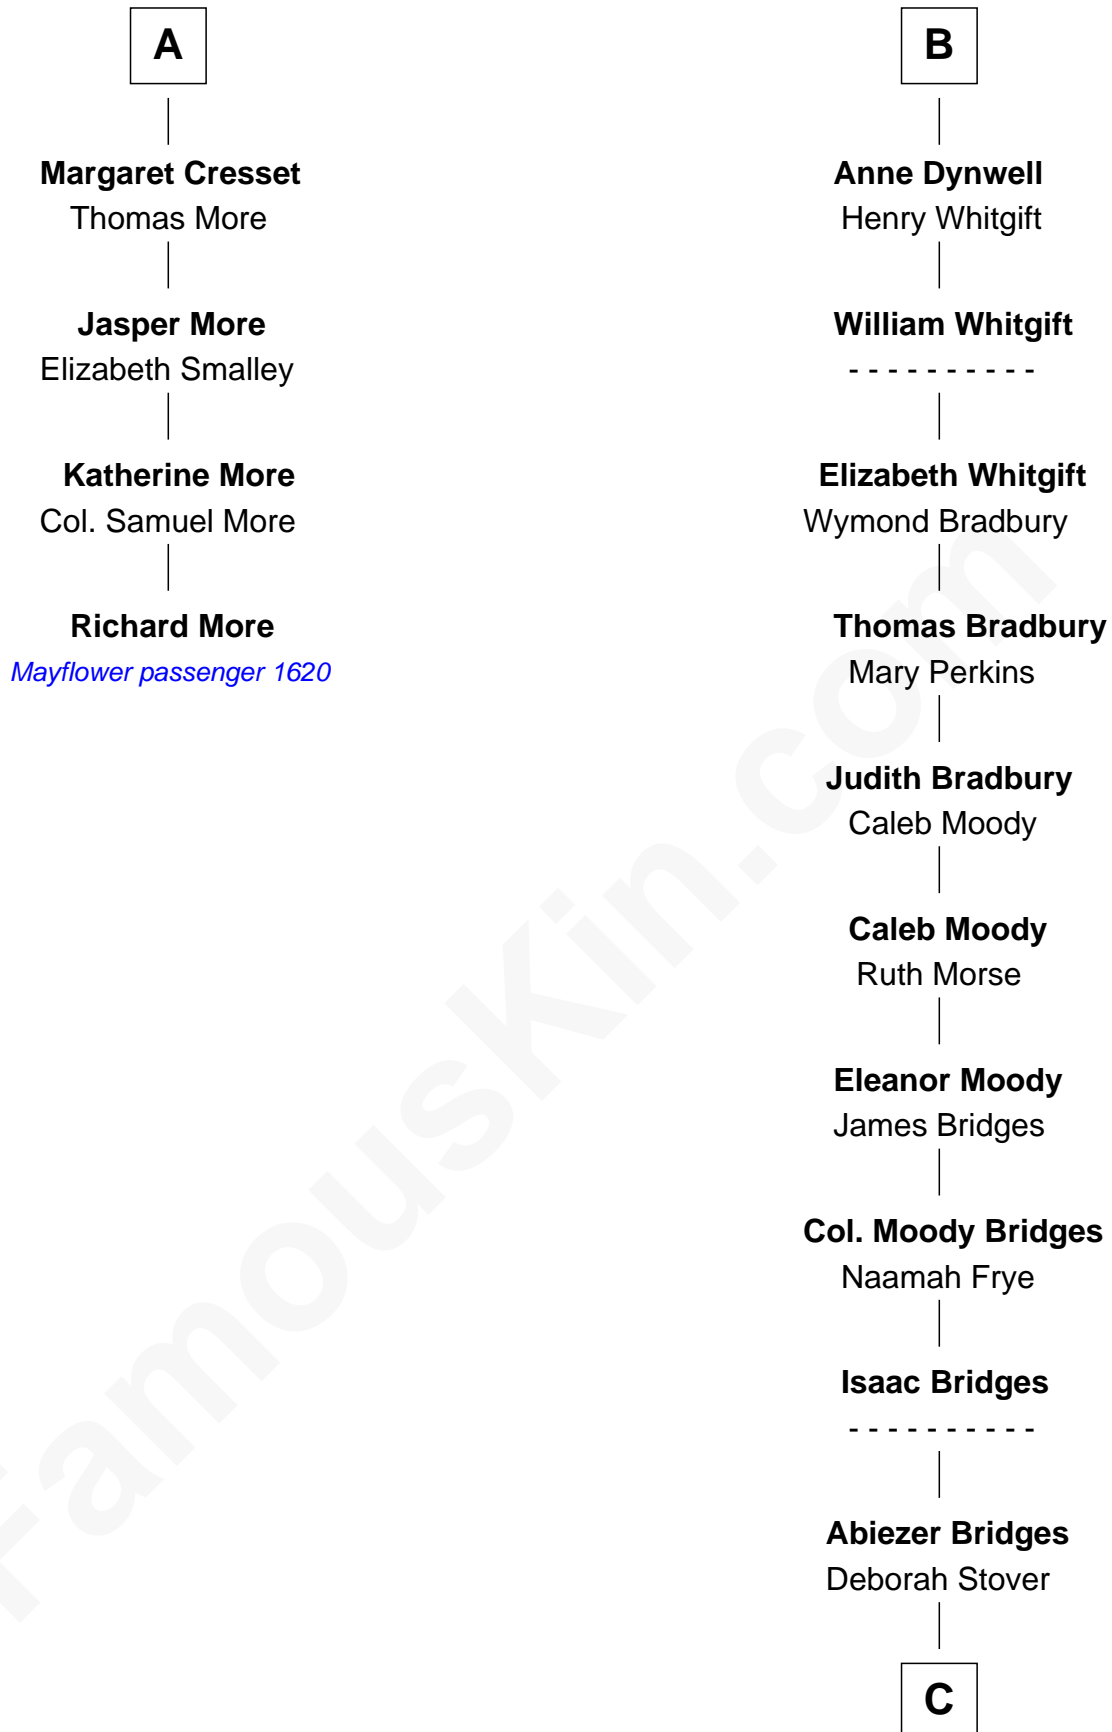

MAYFLOWER

FamousKin.com Relationship Chart of

Richard More

(c1614 - c1696) Mayflower passenger 1620

10th cousin 10 times removed of

Owen Brewster

54th Governor of Maine

Sir Thomas de Beauchamp

Maud de Beauchamp

Sir Roger de Clifford

Katherine de Clifford

Sir Ralph de Greystoke

Maud de Greystoke

Eudo de Welles

Sir Lionel de Welles

Joan de Waterton

Margaret de Welles

Sir Thomas Dymoke

Jane Dymoke

John Fulnetby

Katherine Fulnetby

William Dynwell

B

C

Rev. Otis Bridges

Margaret Owen

Owen W. Bridges

Lydia A. - - - - -

Carrie S. Bridges

William Edmund Brewster

Owen Brewster

54th Governor of Maine