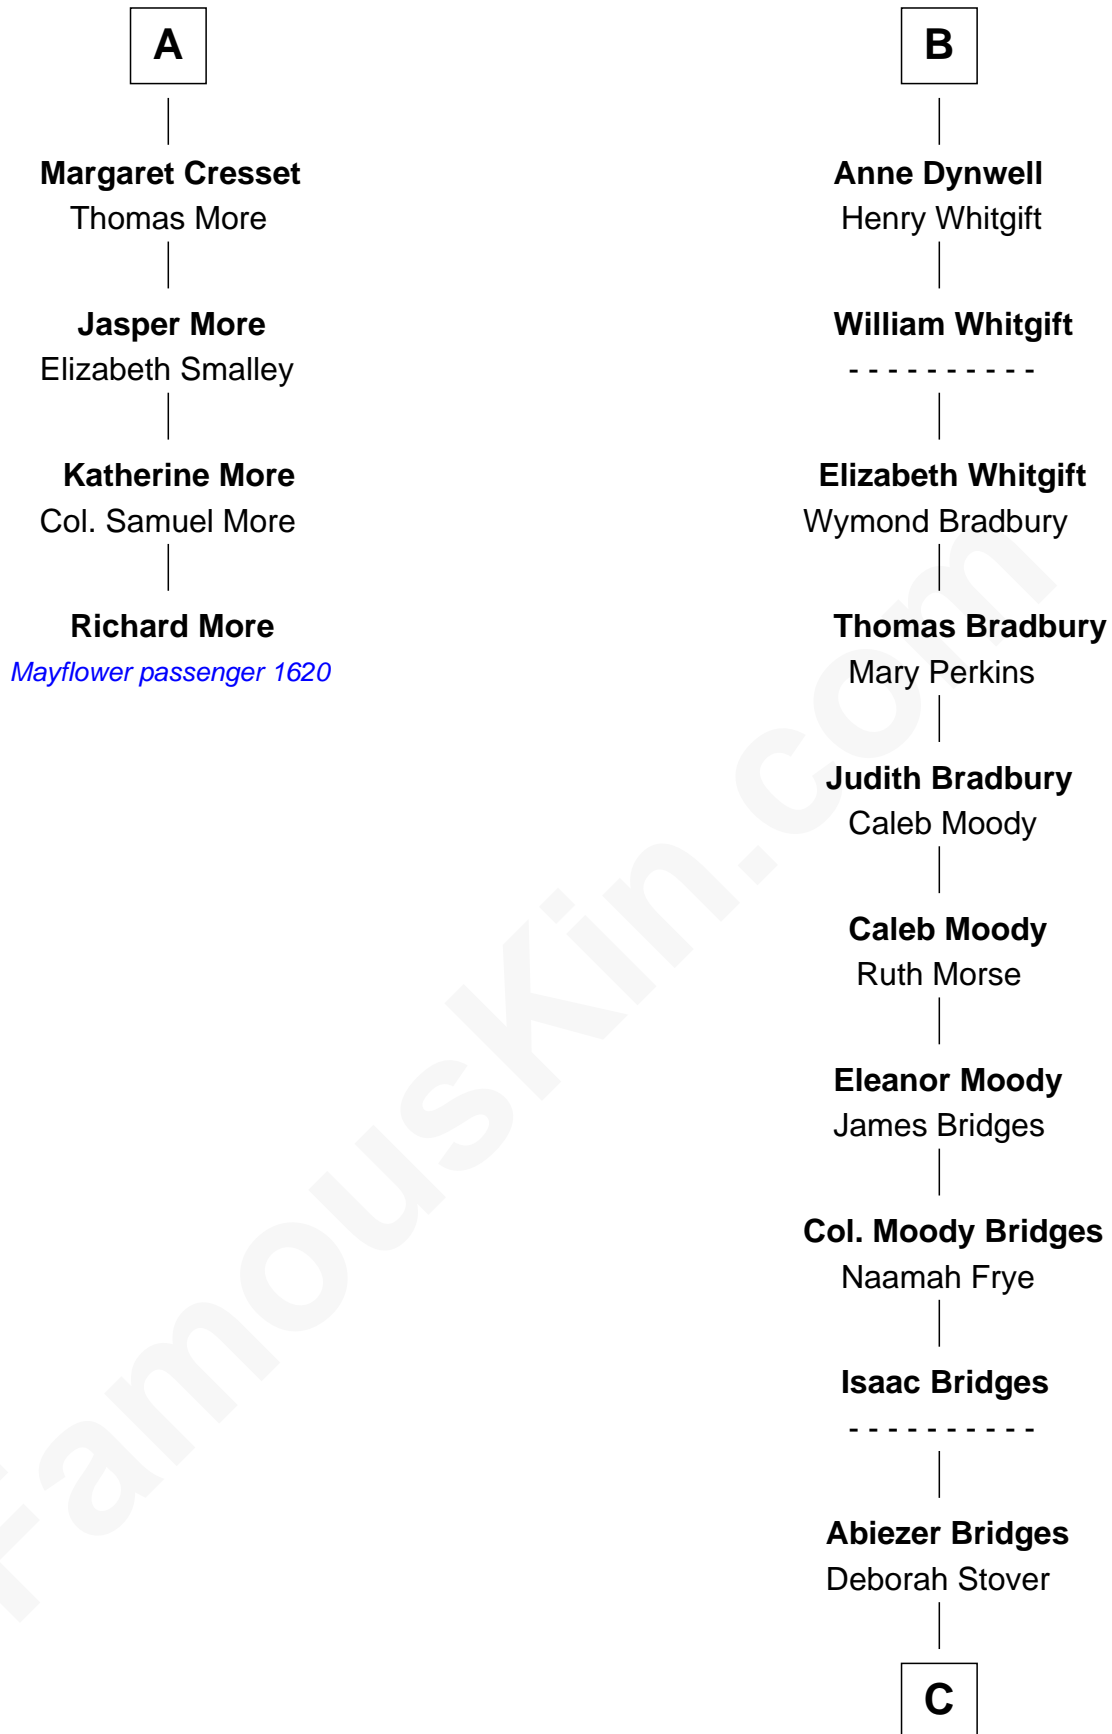

MAYFLOWER

FamousKin.com Relationship Chart of **Richard More**

(c1614 - c1696) *Mayflower passenger 1620*

10th cousin 10 times removed of

Owen Brewster

54th Governor of Maine

Sir Henry de Percy

Idoine de Clifford

54th Governor of Maine

FamousKin.com