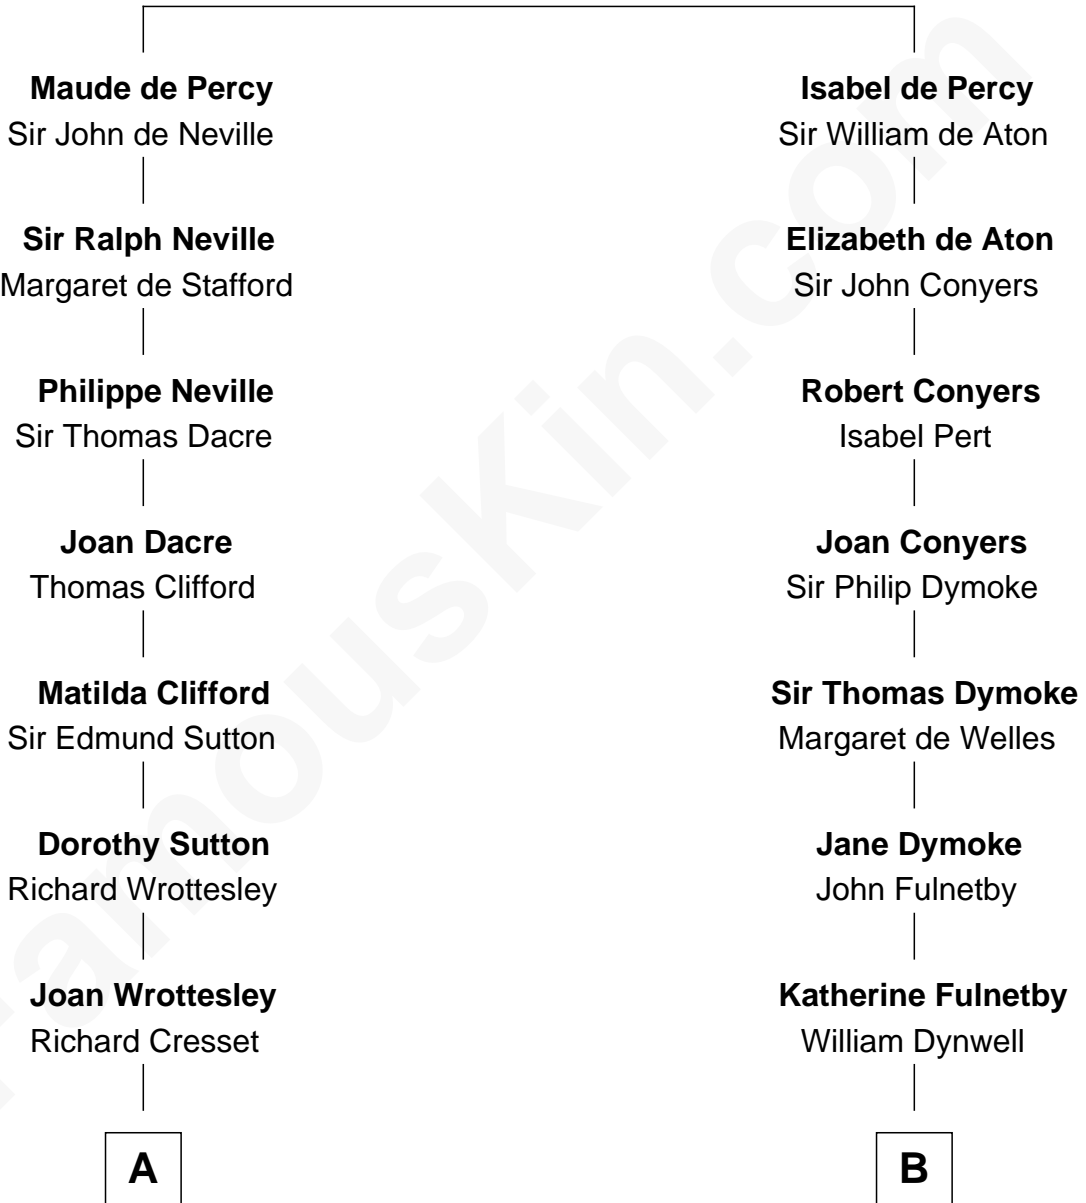

MAYFLOWER

FamousKin.com Relationship Chart of **Richard More**

(c1614 - c1696) *Mayflower passenger 1620*

10th cousin 10 times removed of

Owen Brewster

54th Governor of Maine

Sir Henry de Percy

Idoine de Clifford

54th Governor of Maine

FamousKin.com