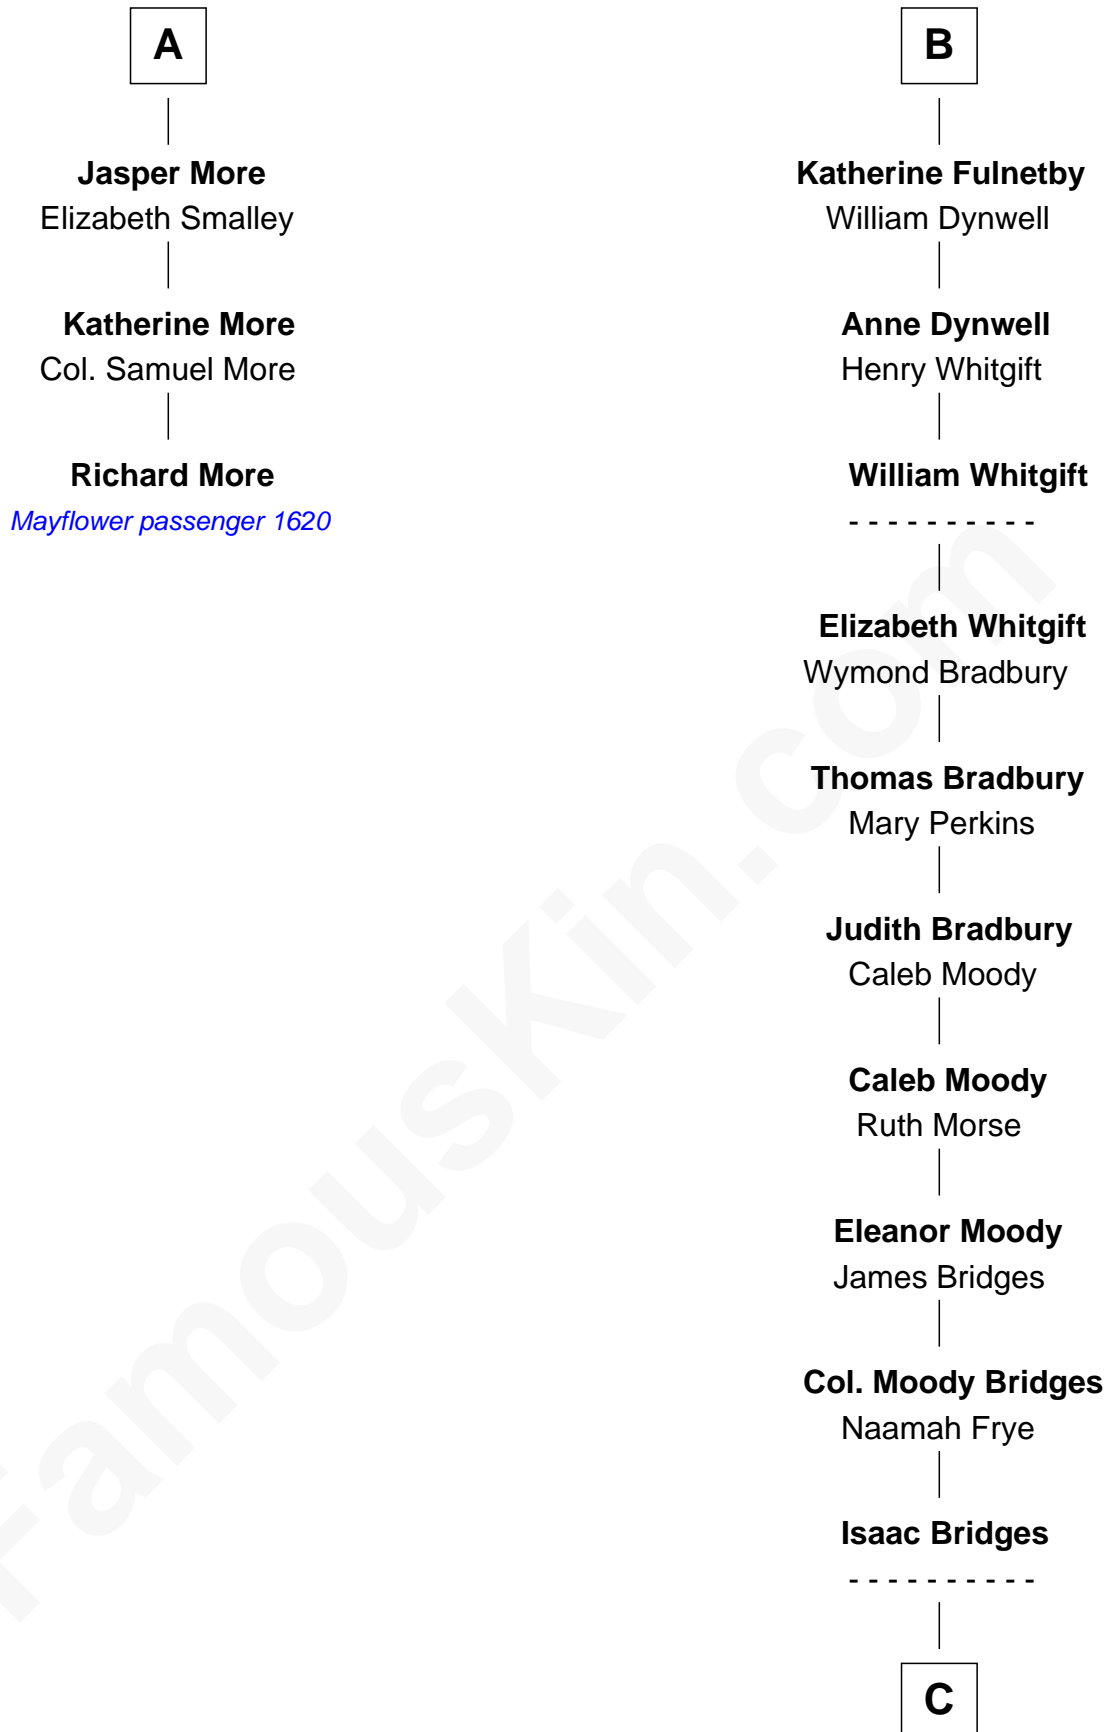

MAYFLOWER

FamousKin.com Relationship Chart of

Richard More

(c1614 - c1696) Mayflower passenger 1620

9th cousin 12 times removed of

Owen Brewster

54th Governor of Maine

Sir Maurice de Berkeley

Sir Lionel de Welles

Joan de Waterton

Margaret de Welles

Sir Thomas Dymoke

Jane Dymoke

John Fulnetby

B

C

Owen Brewster

54th Governor of Maine

FamousKin.com