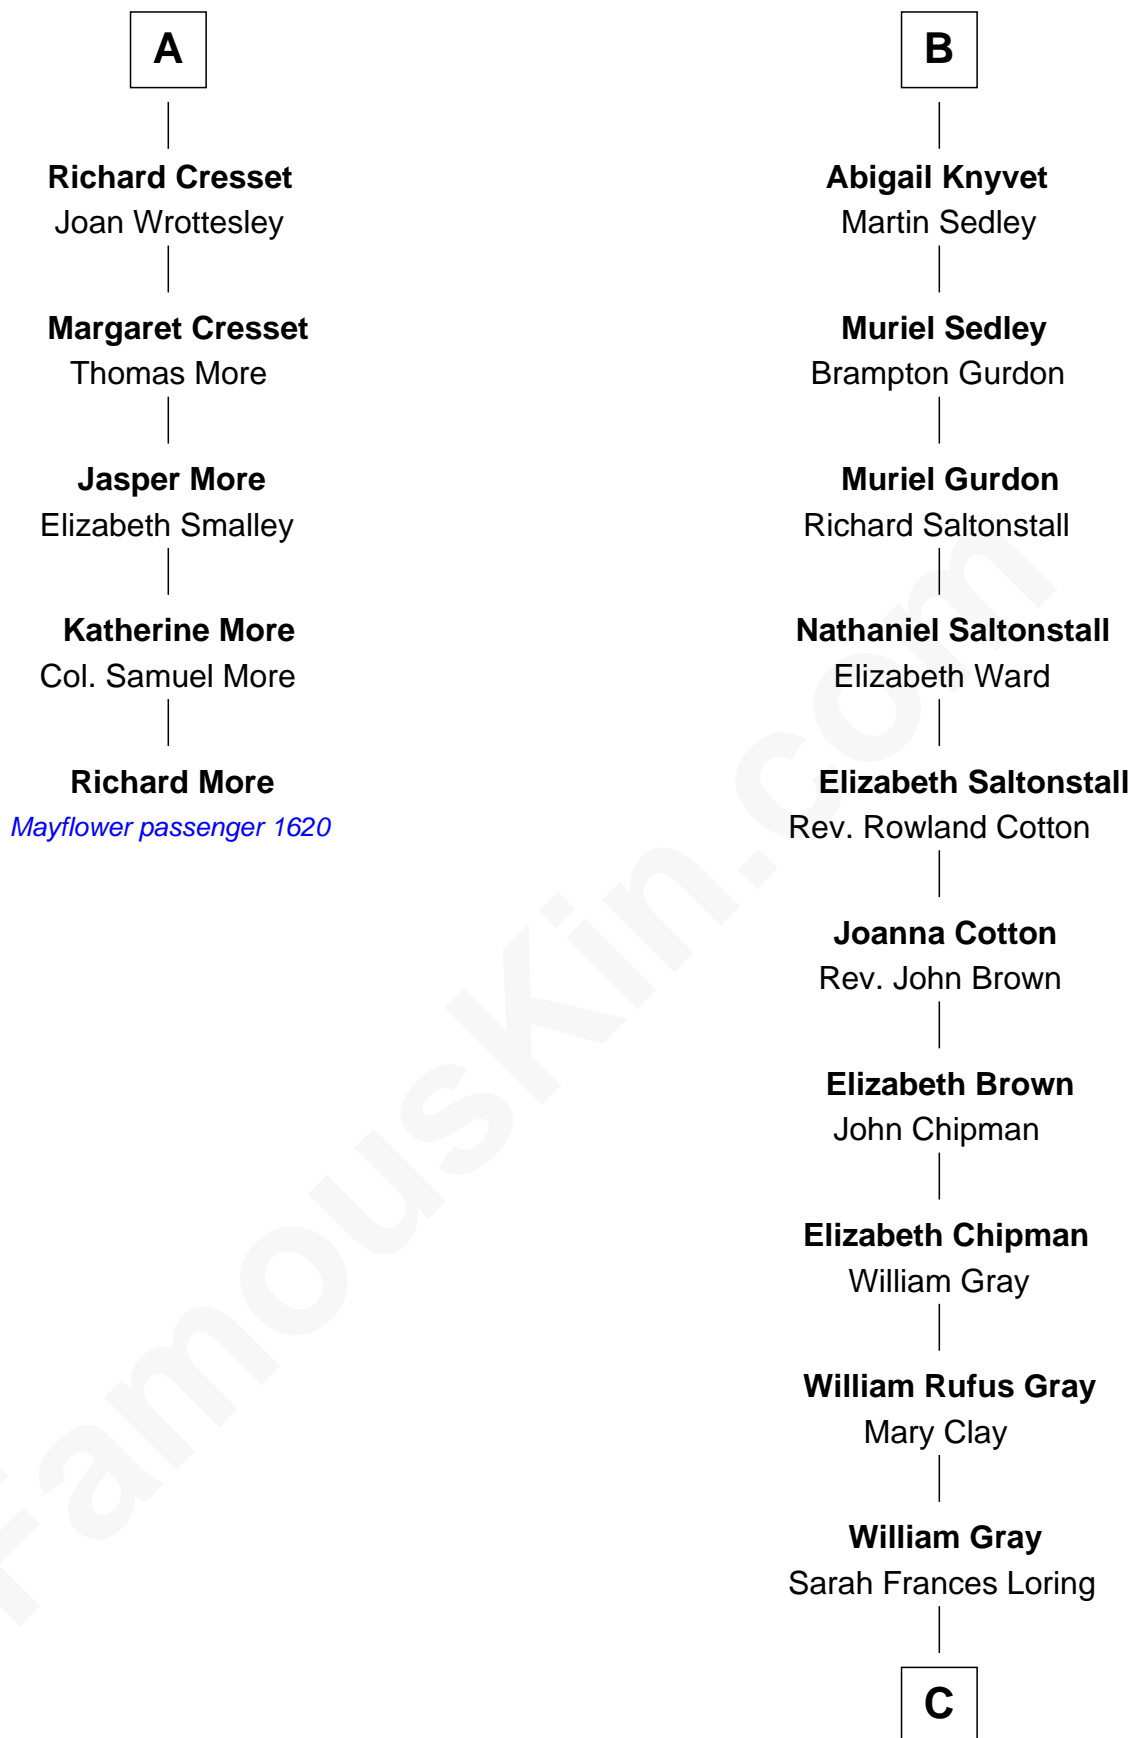

MAYFLOWER

FamousKin.com Relationship Chart of

Richard More

(c1614 - c1696) *Mayflower* passenger 1620

11th cousin 9 times removed of

Story Musgrave

NASA Astronaut

C

Edward Gray
Elizabeth Gray Story

Marguerite Gray
John Butler Swann

Marguerite Swann
Percy Musgrave

Story Musgrave
NASA Astronaut

FamousKin.com