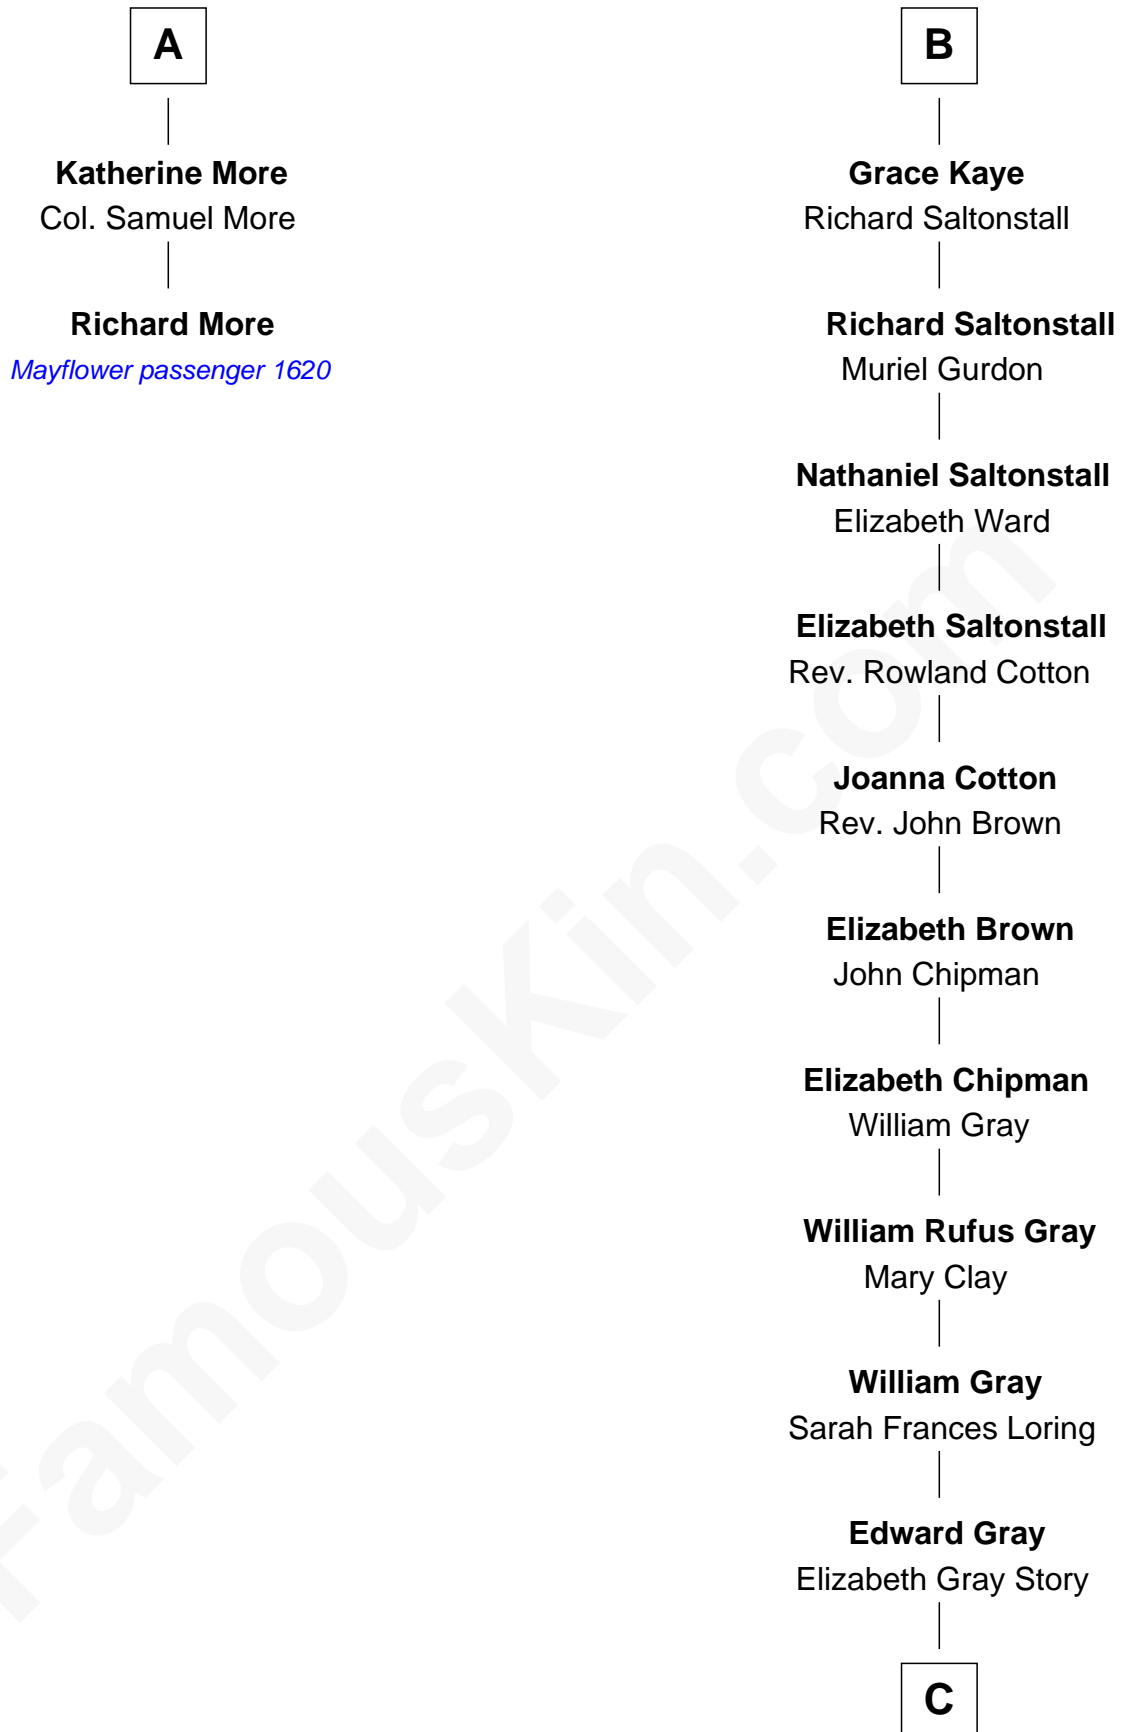

MAYFLOWER

FamousKin.com Relationship Chart of

Richard More

(c1614 - c1696) *Mayflower* passenger 1620

8th cousin 11 times removed of

Story Musgrave

NASA Astronaut

Sir Henry Percy
Elizabeth Mortimer

C

Marguerite Gray
John Butler Swann

Marguerite Swann
Percy Musgrave

Story Musgrave
NASA Astronaut

FamousKin.com