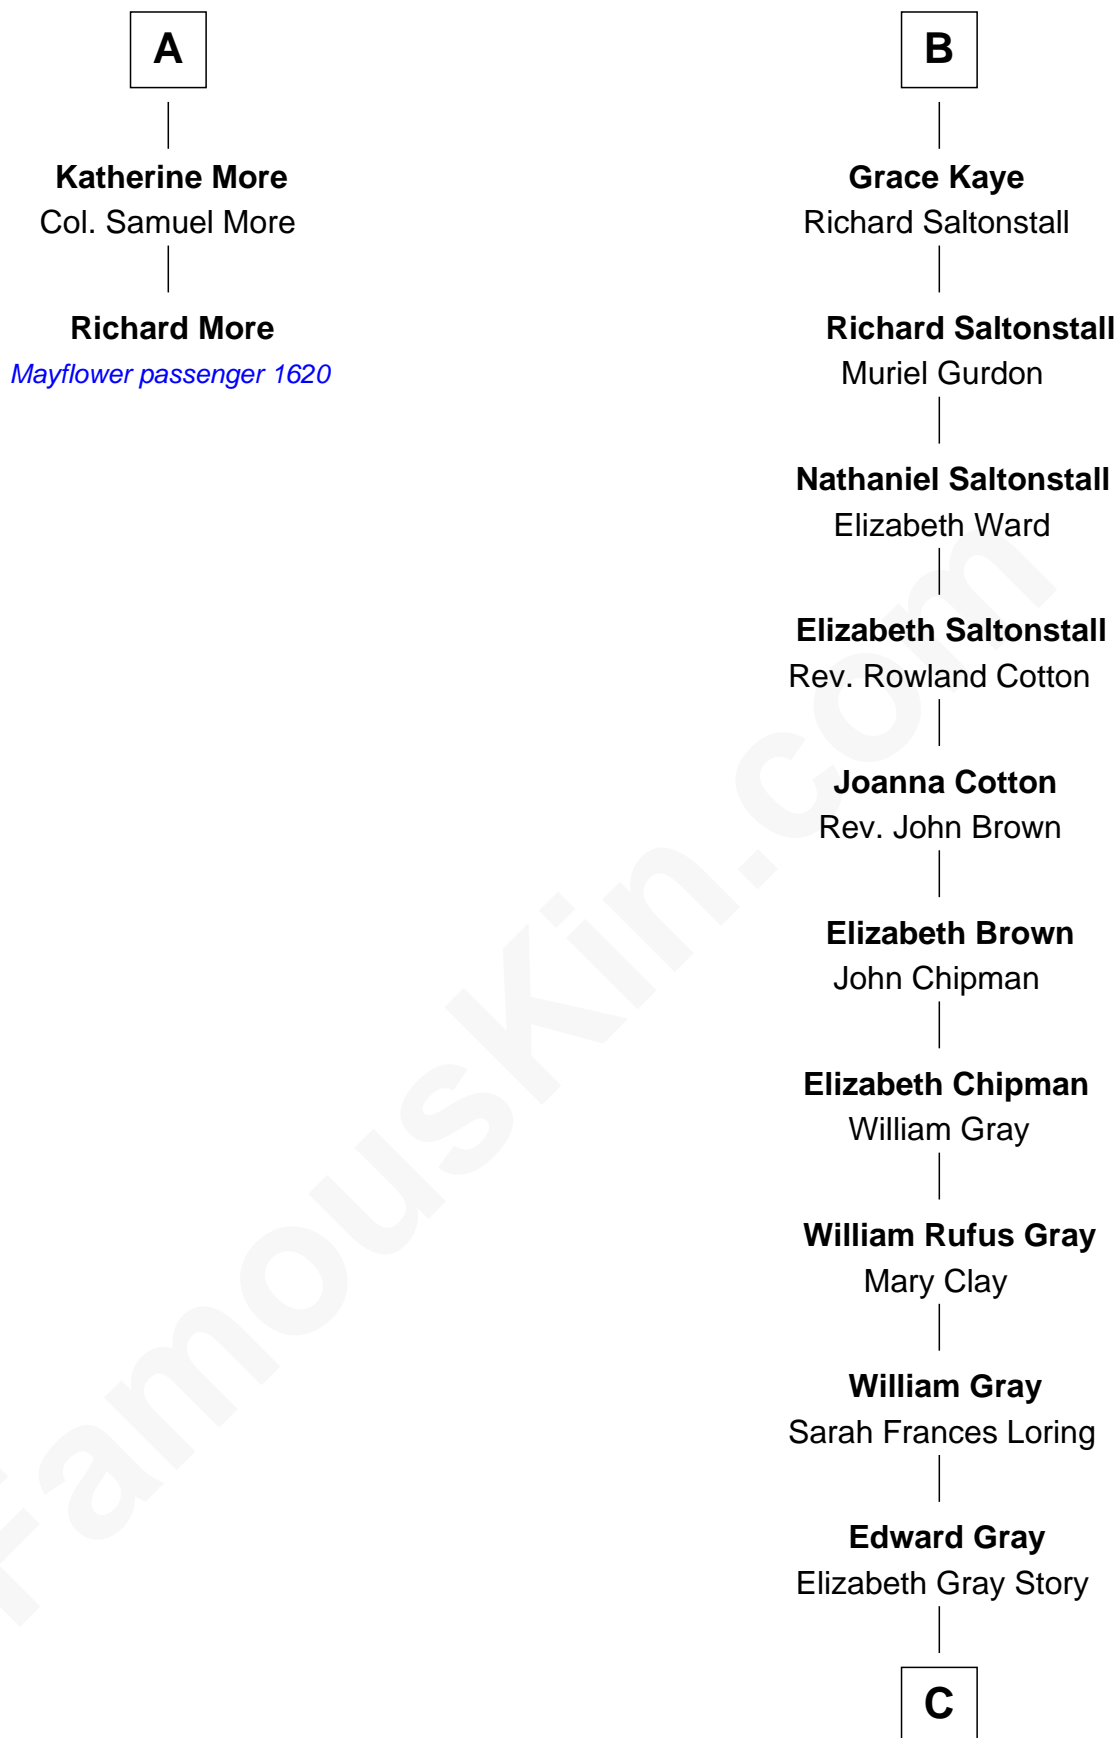

**MAYFLOWER**

# FamousKin.com Relationship Chart of

**Richard More**

(c1614 - c1696) Mayflower passenger 1620

8th cousin 11 times removed of

**Story Musgrave**

NASA Astronaut

**C**

**Marguerite Gray**  
John Butler Swann

**Marguerite Swann**  
Percy Musgrave

**Story Musgrave**  
*NASA Astronaut*

FamousKin.com