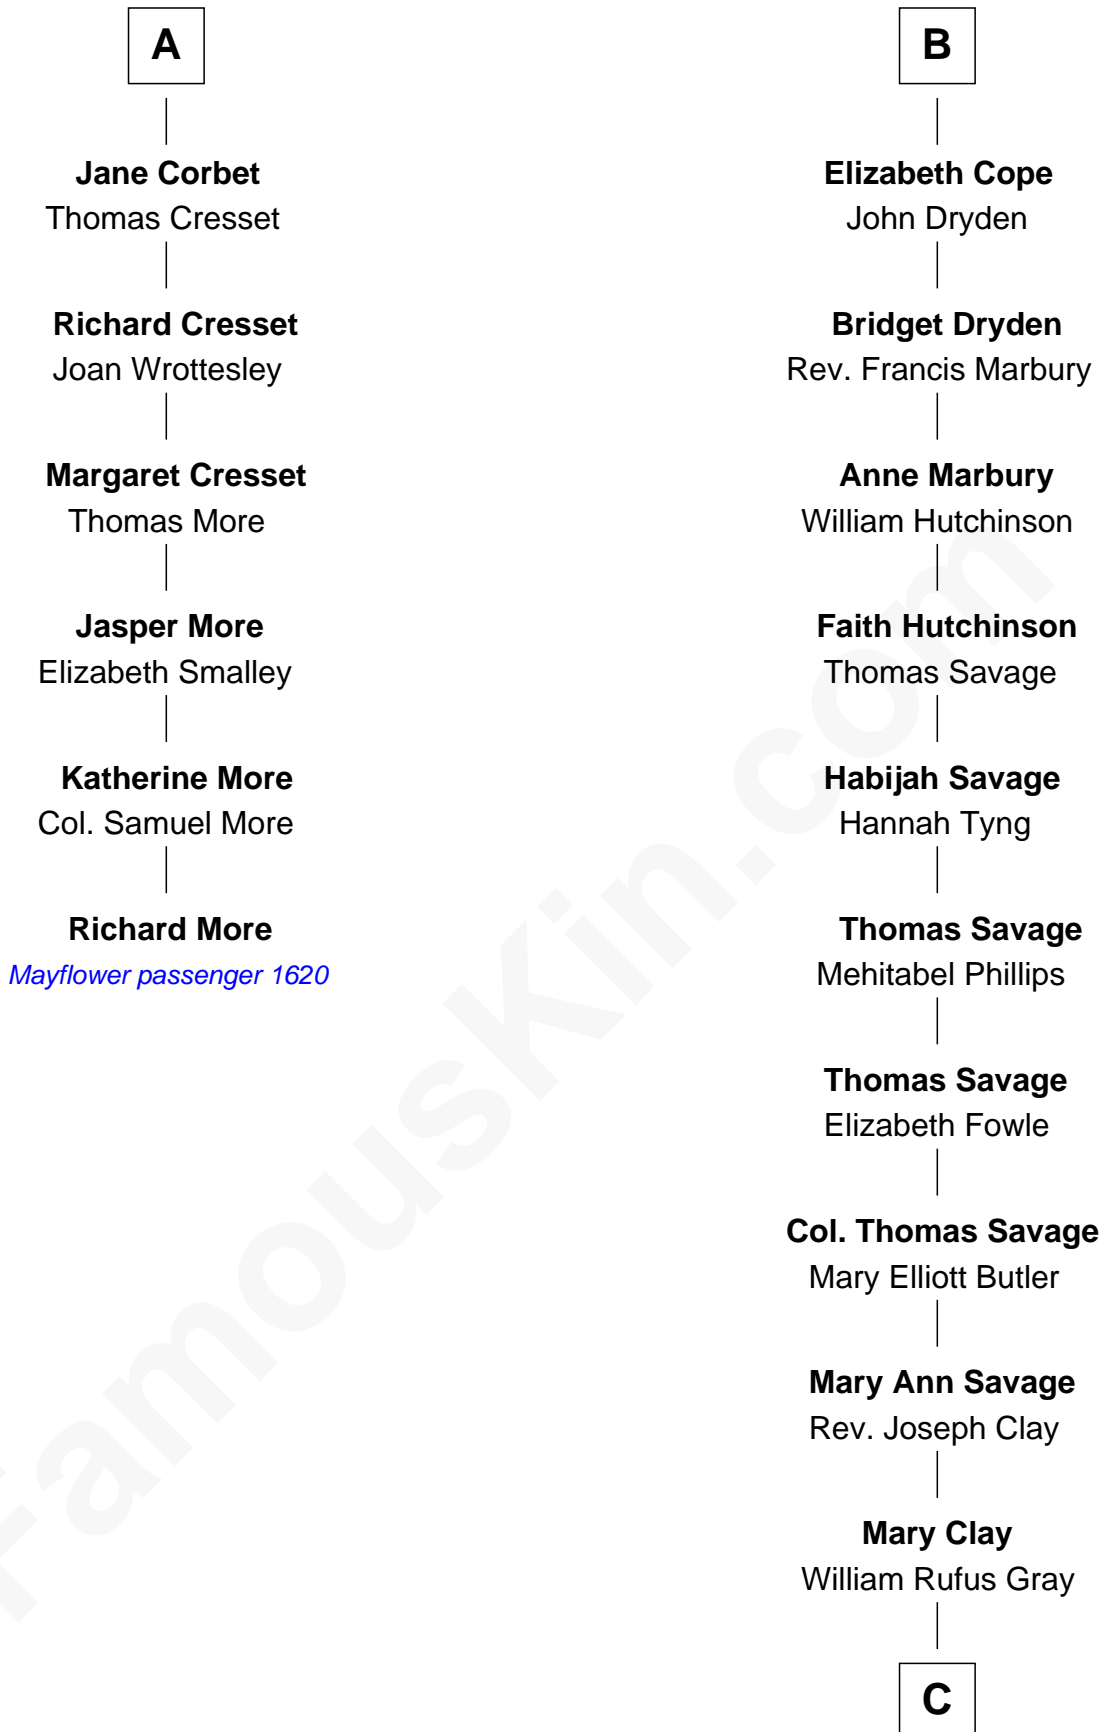

**MAYFLOWER**

# FamousKin.com Relationship Chart of

**Richard More**

(c1614 - c1696) *Mayflower* passenger 1620

12th cousin 9 times removed of

**Story Musgrave**

*NASA Astronaut*

**Sir Gilbert Talbot**

Pernel le Boteler

**C**

William Gray

Sarah Frances Loring

Edward Gray

Elizabeth Gray Story

Marguerite Gray

John Butler Swann

Marguerite Swann

Percy Musgrave

Story Musgrave

*NASA Astronaut*

FamousKin.com