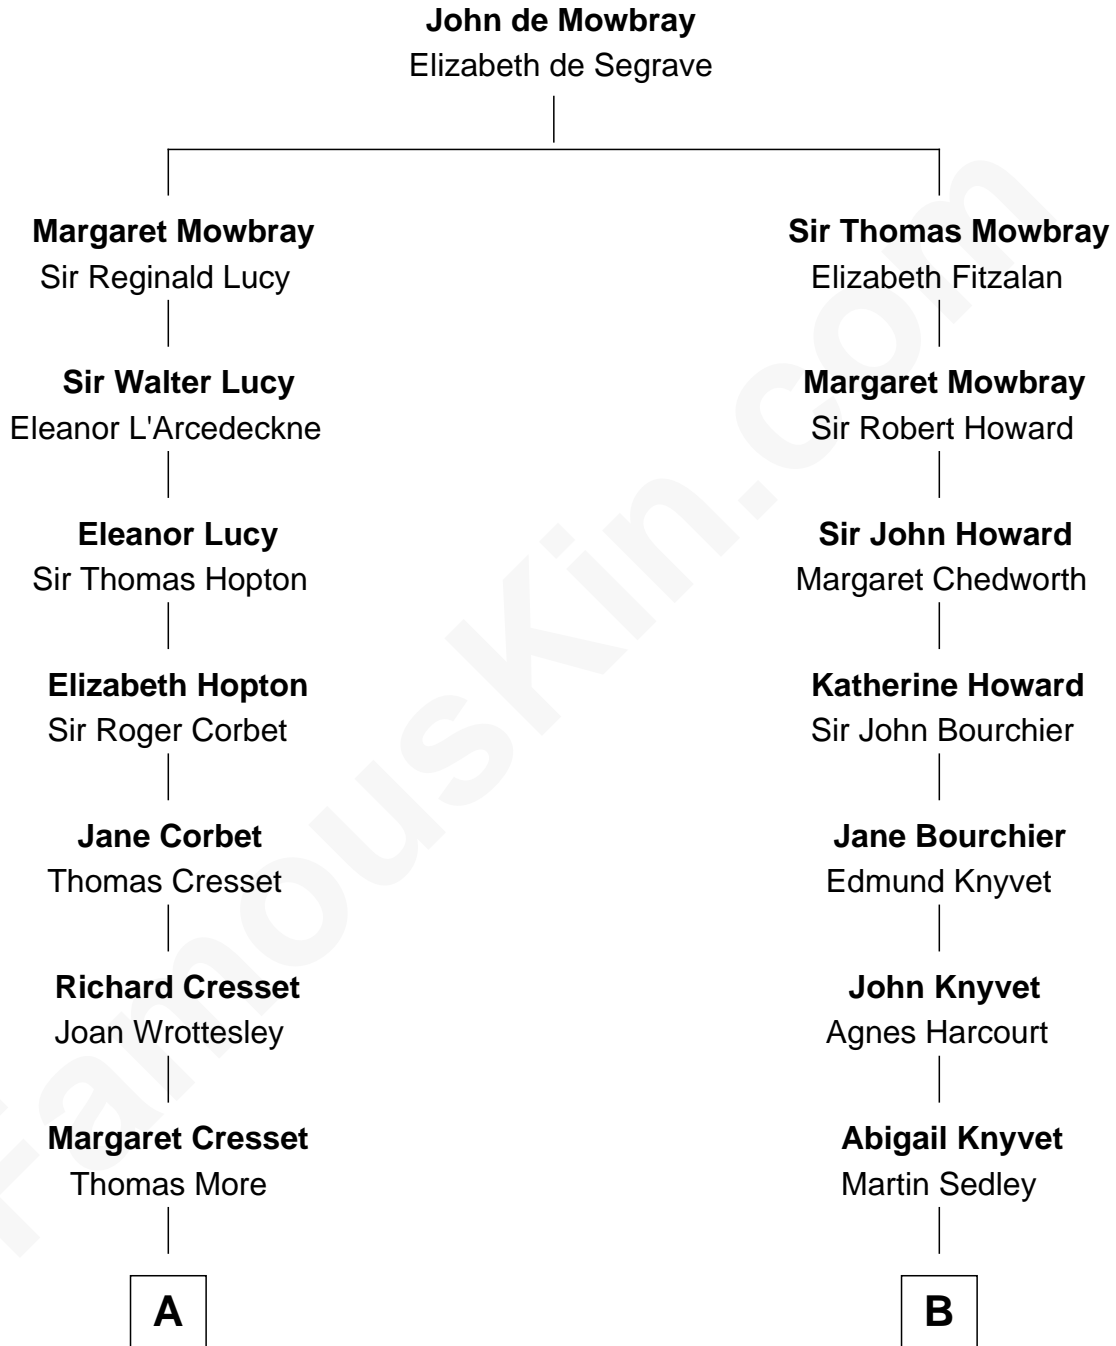

MAYFLOWER

FamousKin.com Relationship Chart of

Richard More

(c1614 - c1696) Mayflower passenger 1620

9th cousin 6 times removed of

Horace Gray

U.S. Supreme Court Justice

A

Jasper More
Elizabeth Smalley

Katherine More
Col. Samuel More

Richard More
Mayflower passenger 1620

B

Muriel Sedley
Brampton Gurdon

Muriel Gurdon
Richard Saltonstall

Nathaniel Saltonstall
Elizabeth Ward

Elizabeth Saltonstall
Rev. Rowland Cotton