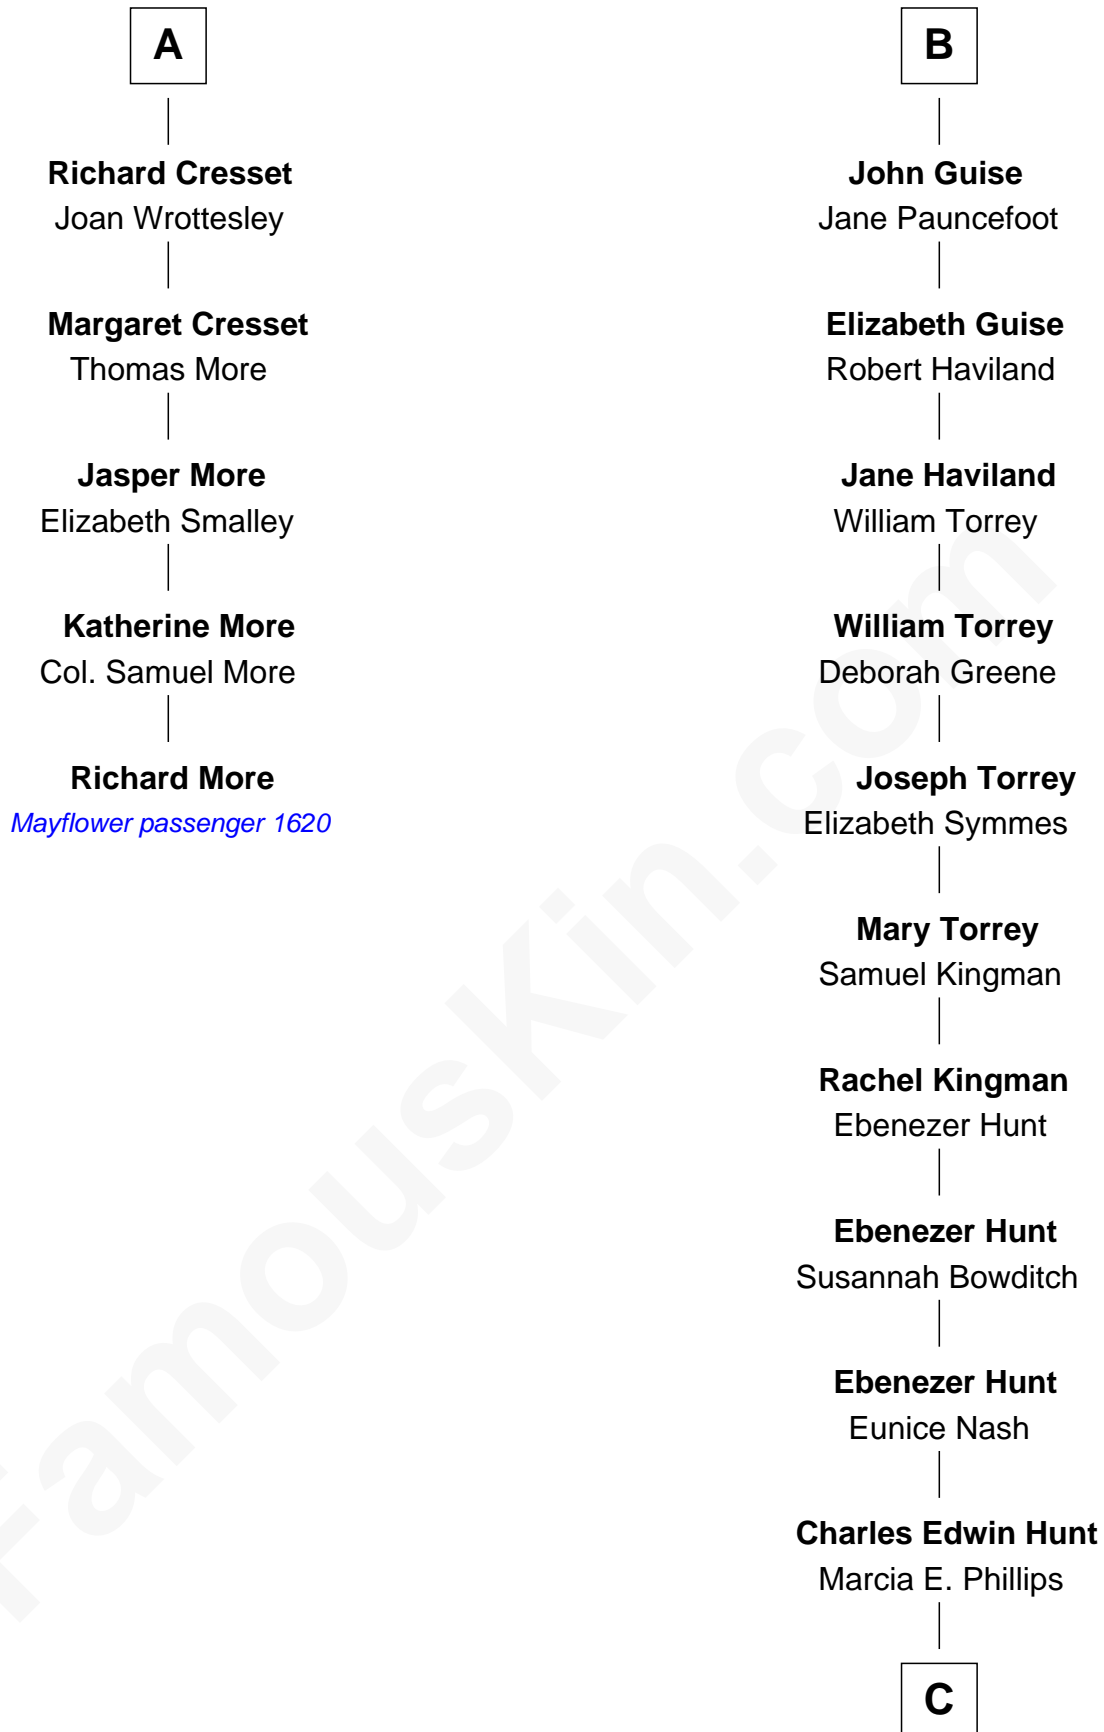

**MAYFLOWER**

# FamousKin.com Relationship Chart of

**Richard More**

(c1614 - c1696) Mayflower passenger 1620

11th cousin 9 times removed of

**Linda Hunt**

TV and Movie Actress

**C**

**Charles Phillips Hunt**