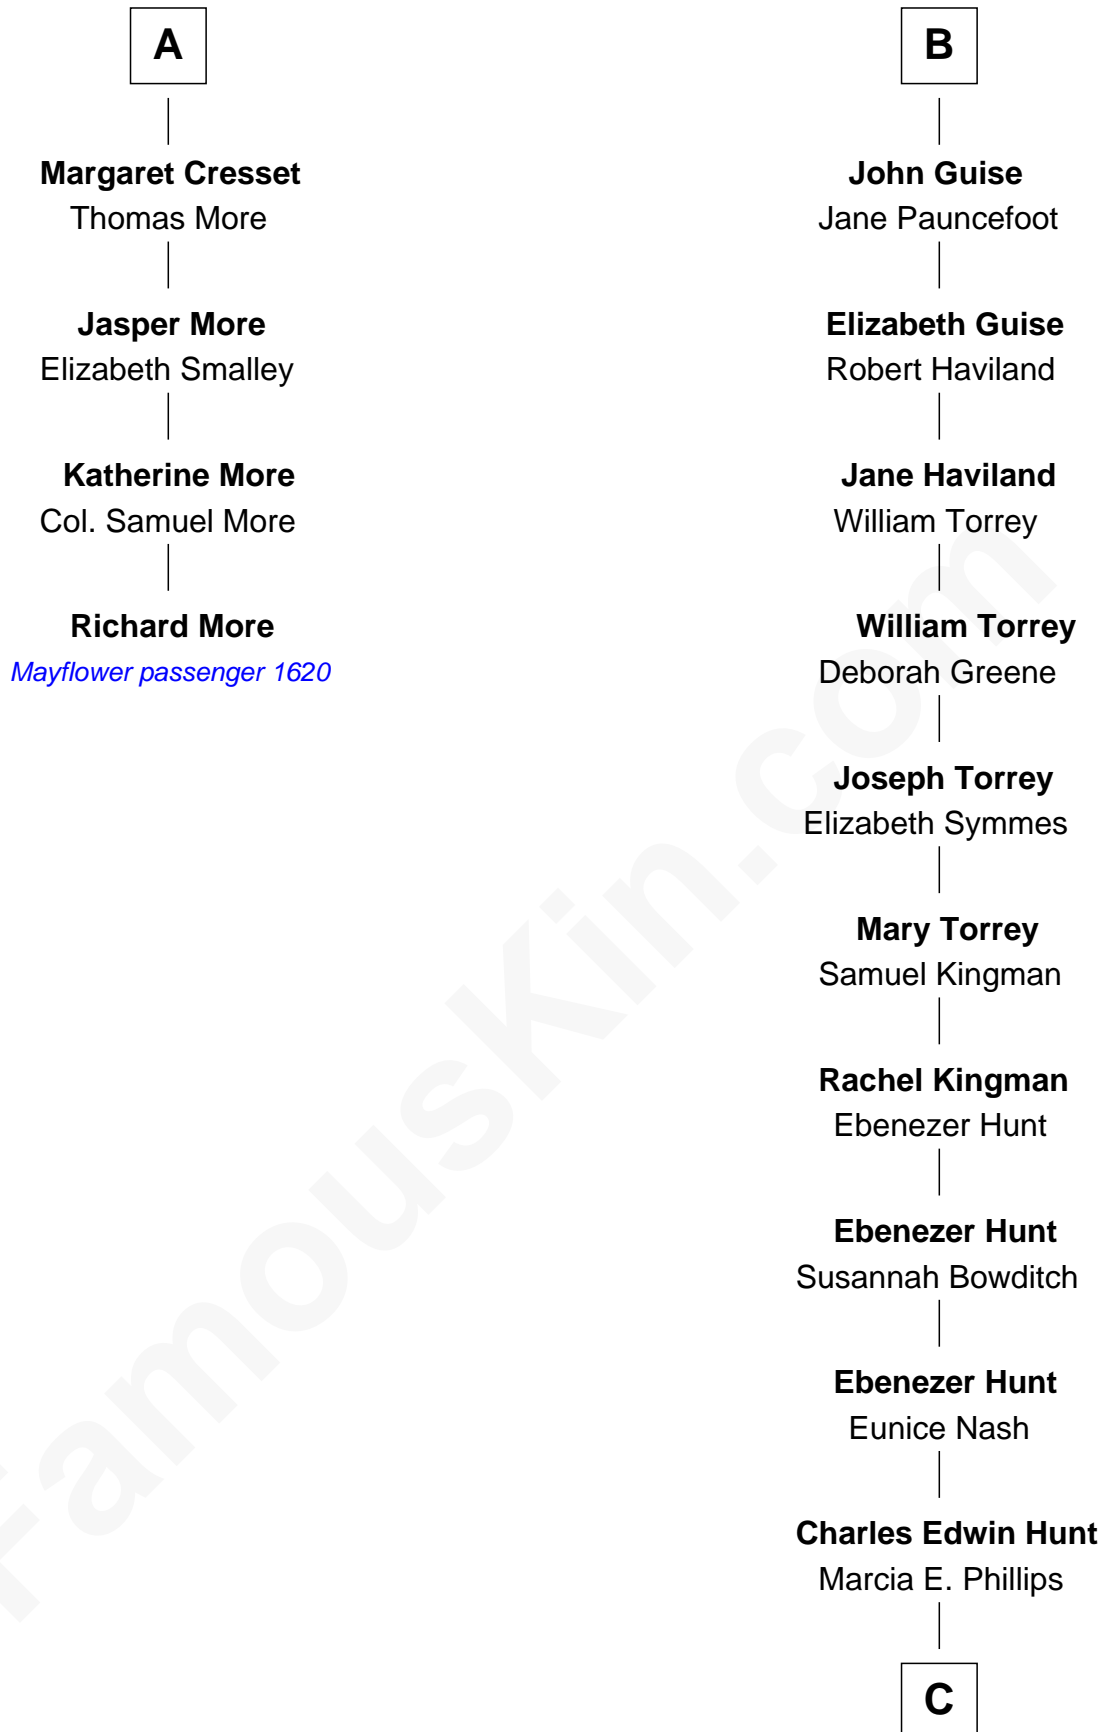

**MAYFLOWER**

# FamousKin.com Relationship Chart of

**Richard More**

(c1614 - c1696) *Mayflower passenger 1620*

10th cousin 10 times removed of

**Linda Hunt**

*TV and Movie Actress*

C

**Charles Phillips Hunt**