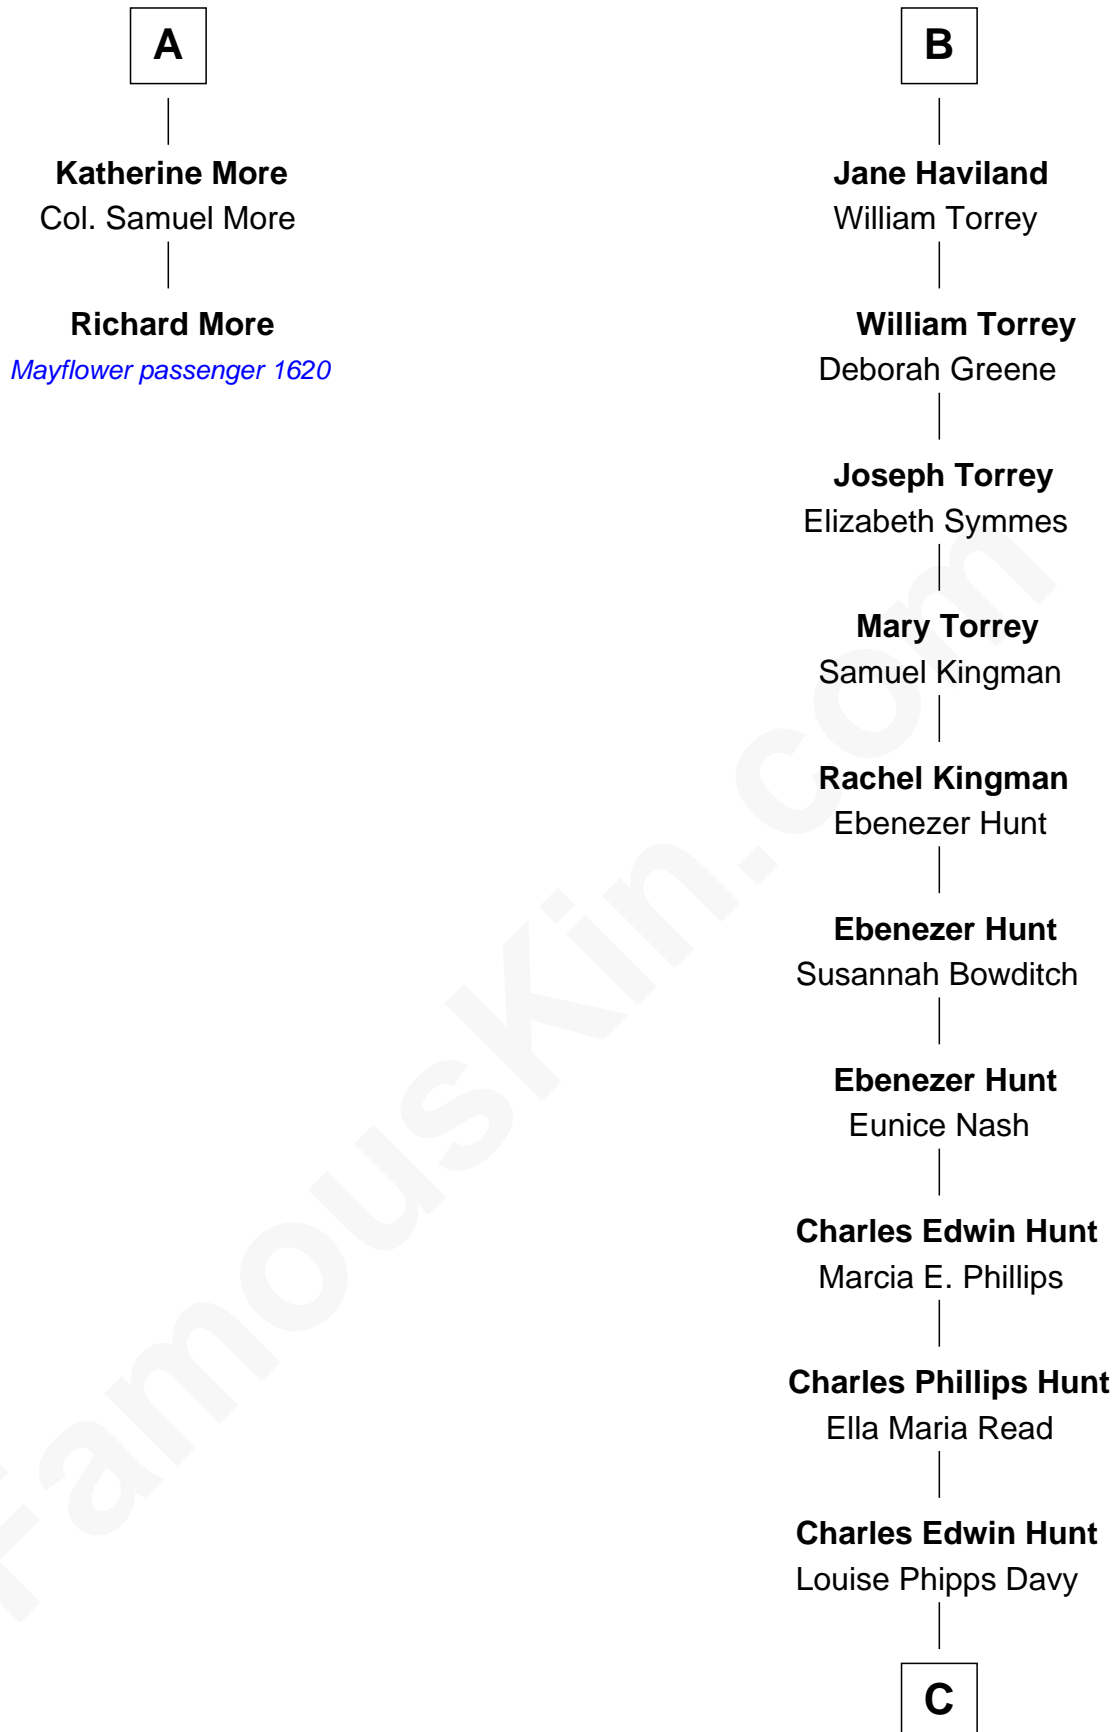

MAYFLOWER

FamousKin.com Relationship Chart of

Richard More

(c1614 - c1696) Mayflower passenger 1620

8th cousin 10 times removed of

Linda Hunt

TV and Movie Actress

C