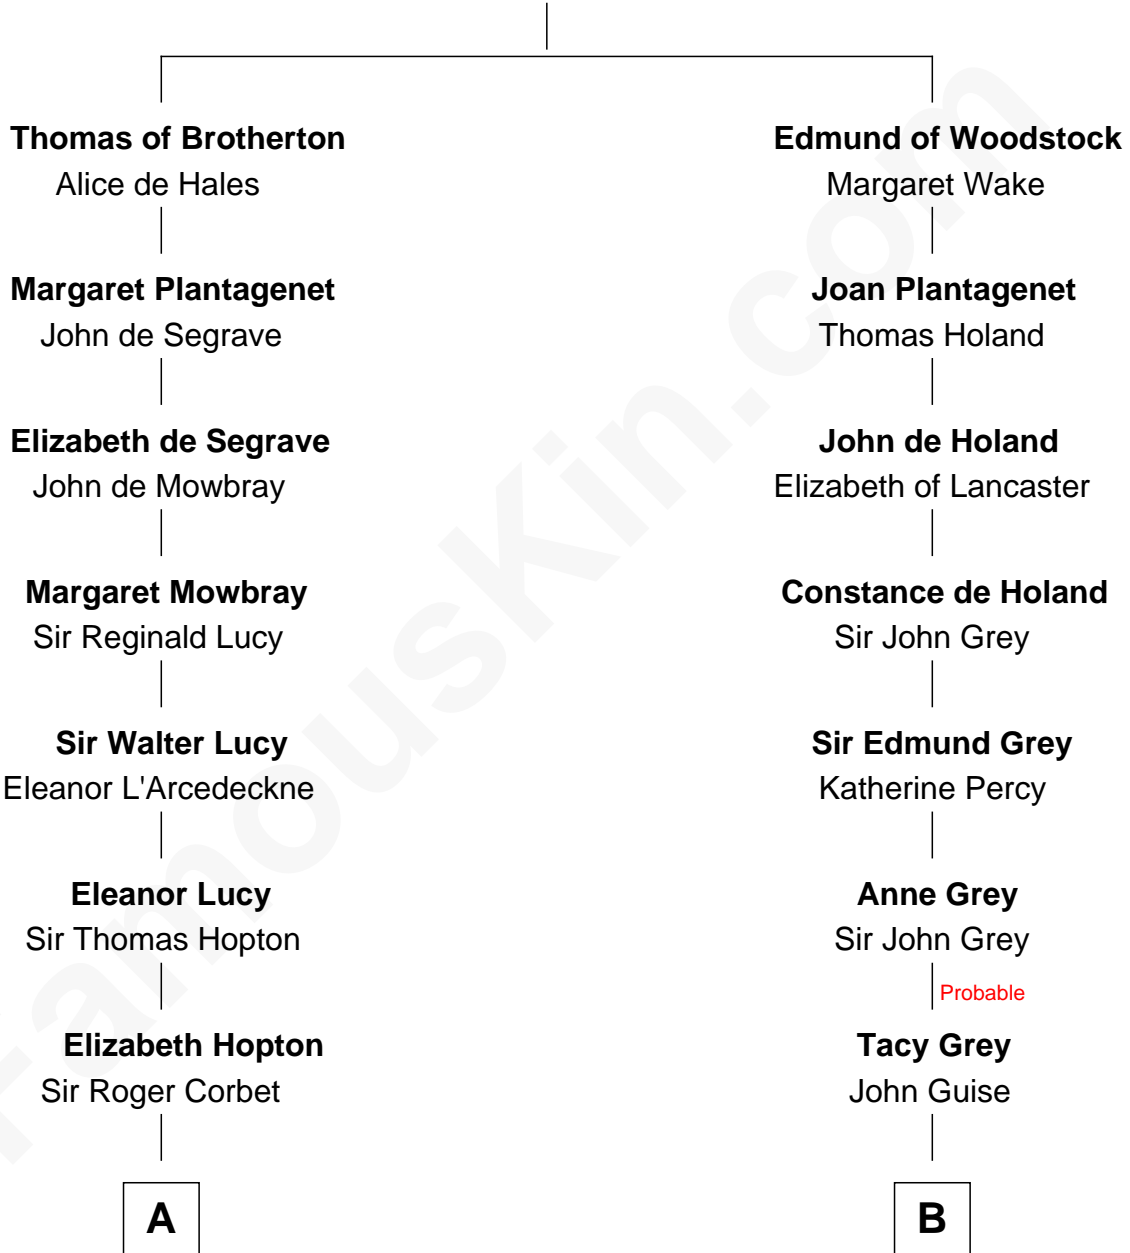

**MAYFLOWER**

# FamousKin.com Relationship Chart of

**Richard More**

(c1614 - c1696) Mayflower passenger 1620

12th cousin 9 times removed of

**Linda Hunt**

TV and Movie Actress

**Margaret of France**  
Edward I, King of England

**C**

**Charles Edwin Hunt**

Marcia E. Phillips

**Charles Phillips Hunt**

Ella Maria Read

**Charles Edwin Hunt**

Louise Phipps Davy

**Raymond Davy Hunt**