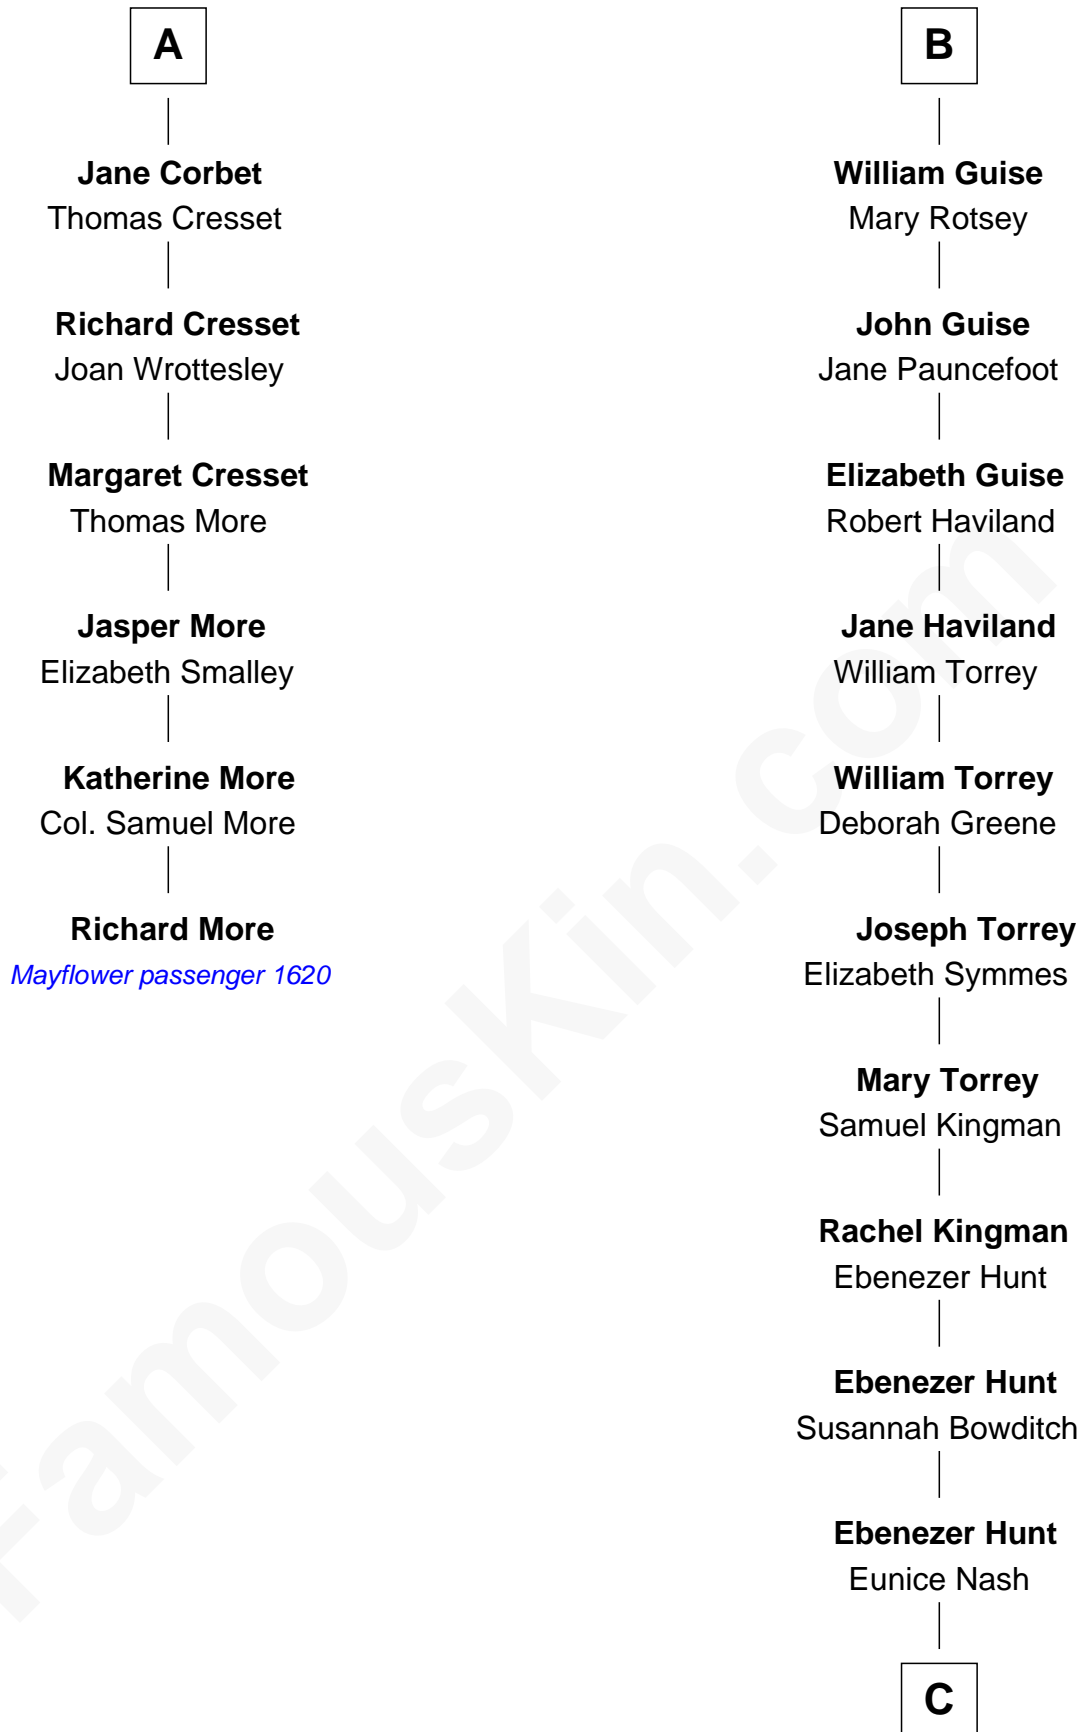

**MAYFLOWER**

# FamousKin.com Relationship Chart of

**Richard More**

(c1614 - c1696) Mayflower passenger 1620

12th cousin 9 times removed of

**Linda Hunt**

TV and Movie Actress

**Margaret of France**  
Edward I, King of England

**C**

**Charles Edwin Hunt**

Marcia E. Phillips

**Charles Phillips Hunt**

Ella Maria Read

**Charles Edwin Hunt**

Louise Phipps Davy

**Raymond Davy Hunt**