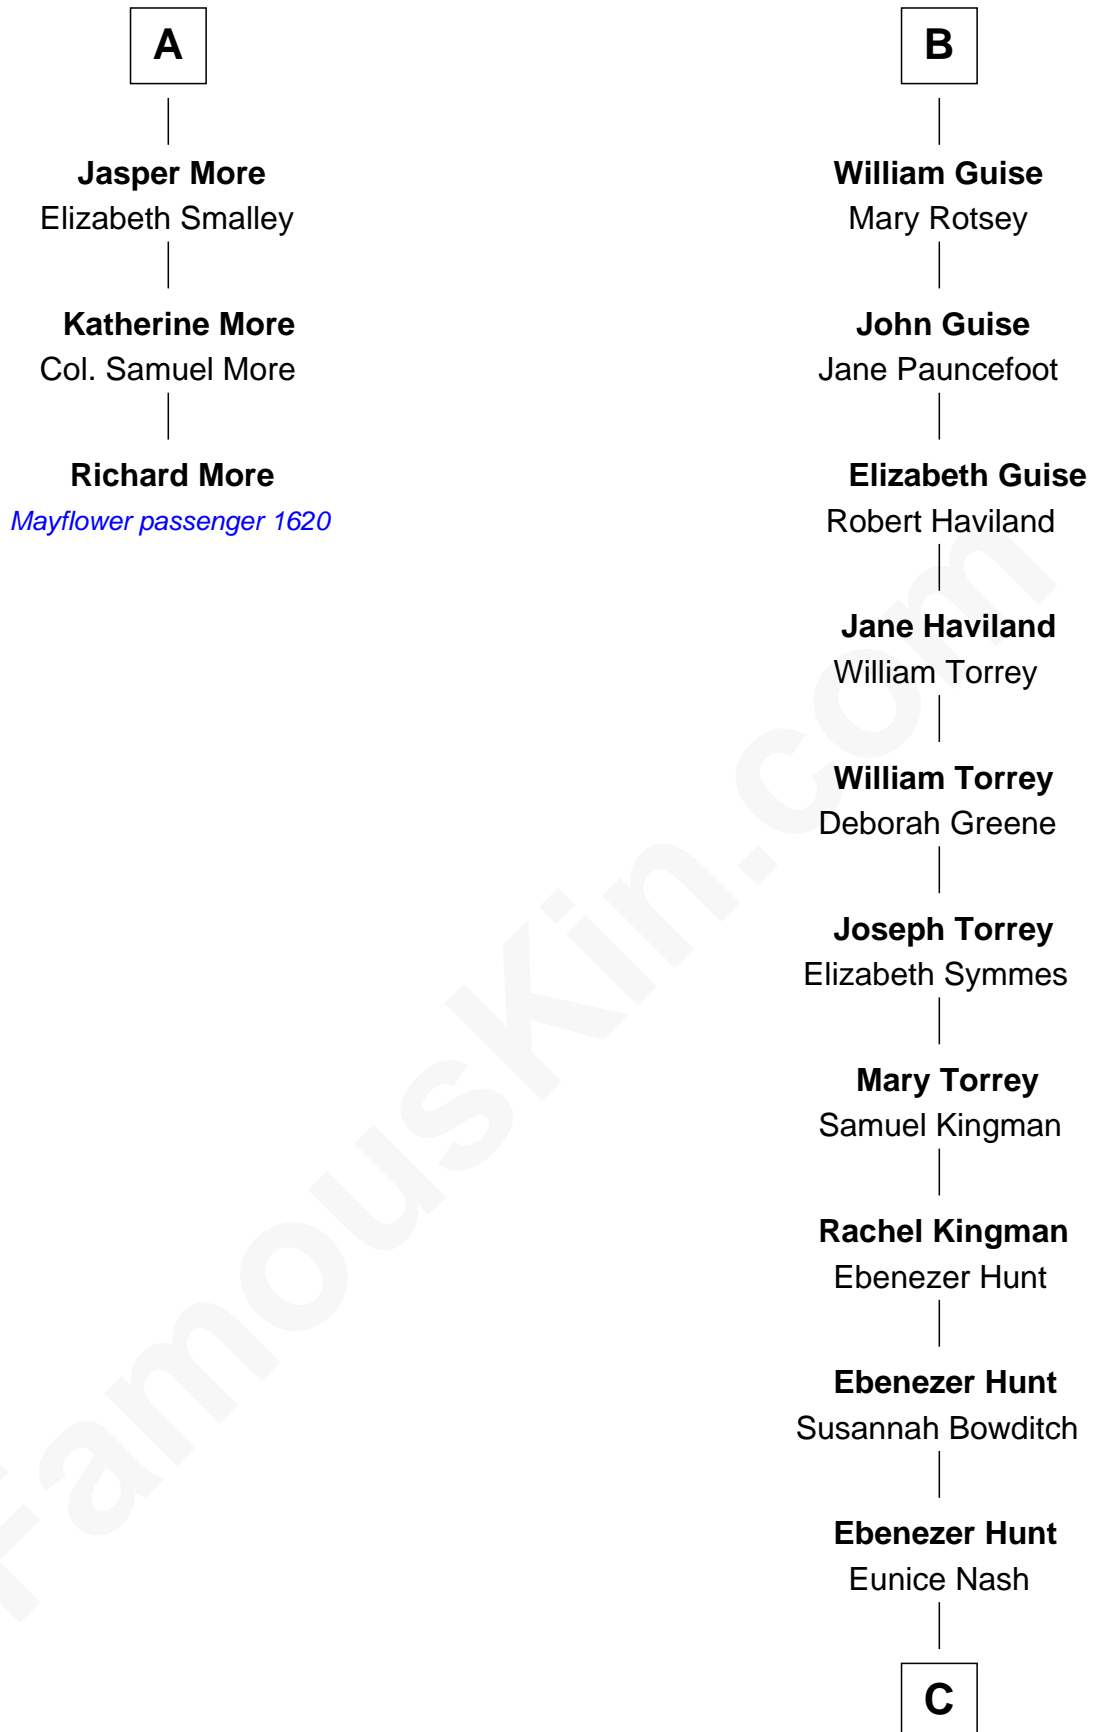

MAYFLOWER

FamousKin.com Relationship Chart of

Richard More

(c1614 - c1696) Mayflower passenger 1620

9th cousin 12 times removed of

Linda Hunt

TV and Movie Actress

Sir Maurice de Berkeley

Eve la Zouche

C

Charles Edwin Hunt

Marcia E. Phillips

Charles Phillips Hunt

Ella Maria Read

Charles Edwin Hunt

Louise Phipps Davy