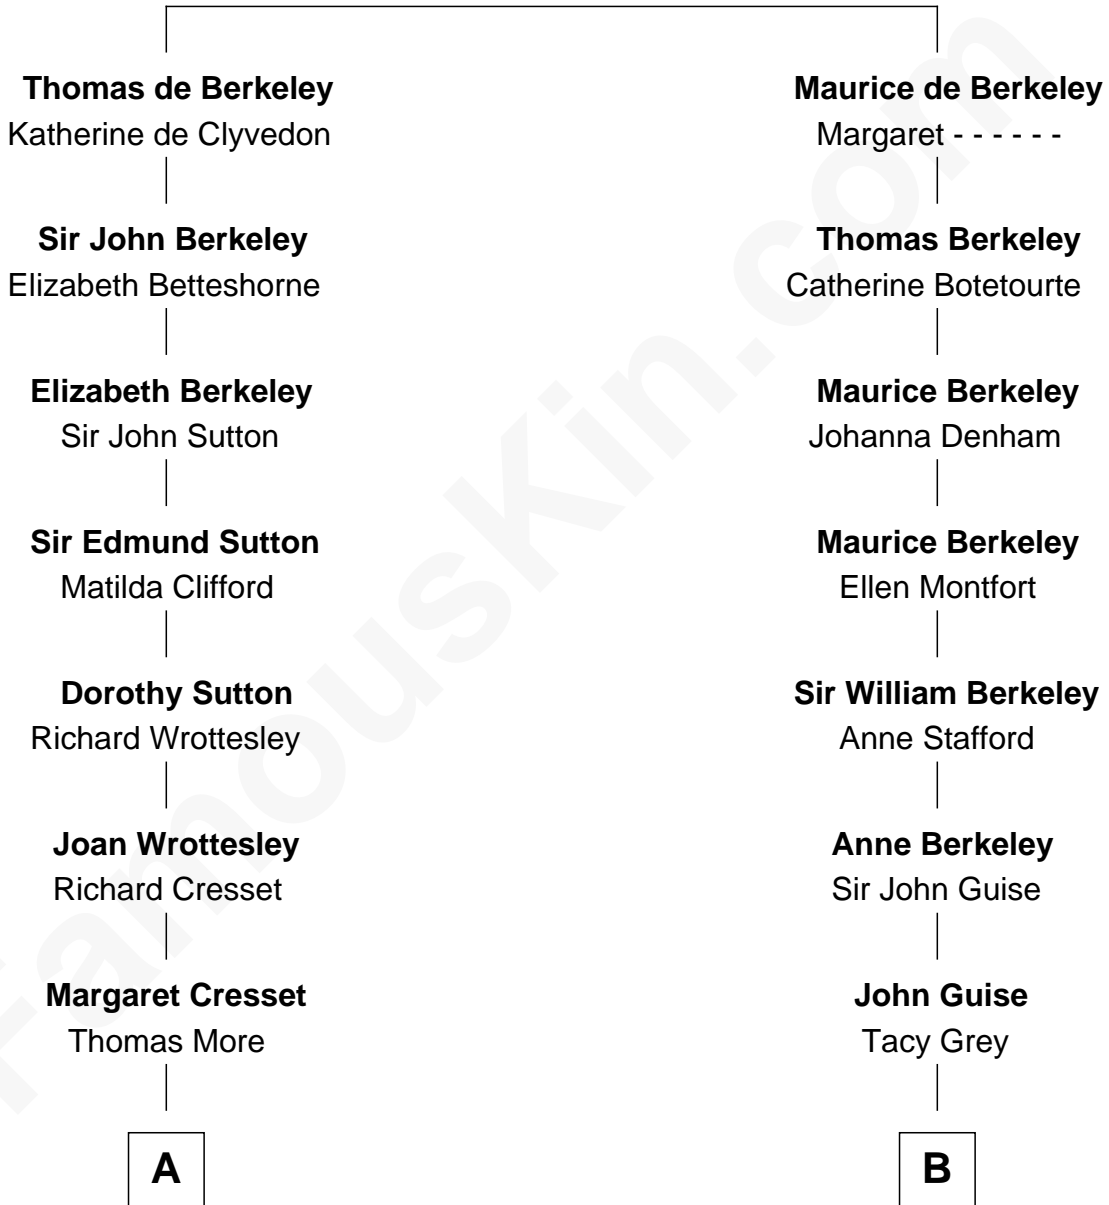

MAYFLOWER

FamousKin.com Relationship Chart of

Richard More

(c1614 - c1696) Mayflower passenger 1620

9th cousin 12 times removed of

Linda Hunt

TV and Movie Actress

Sir Maurice de Berkeley

Eve la Zouche

C

Charles Edwin Hunt

Marcia E. Phillips

Charles Phillips Hunt

Ella Maria Read

Charles Edwin Hunt

Louise Phipps Davy