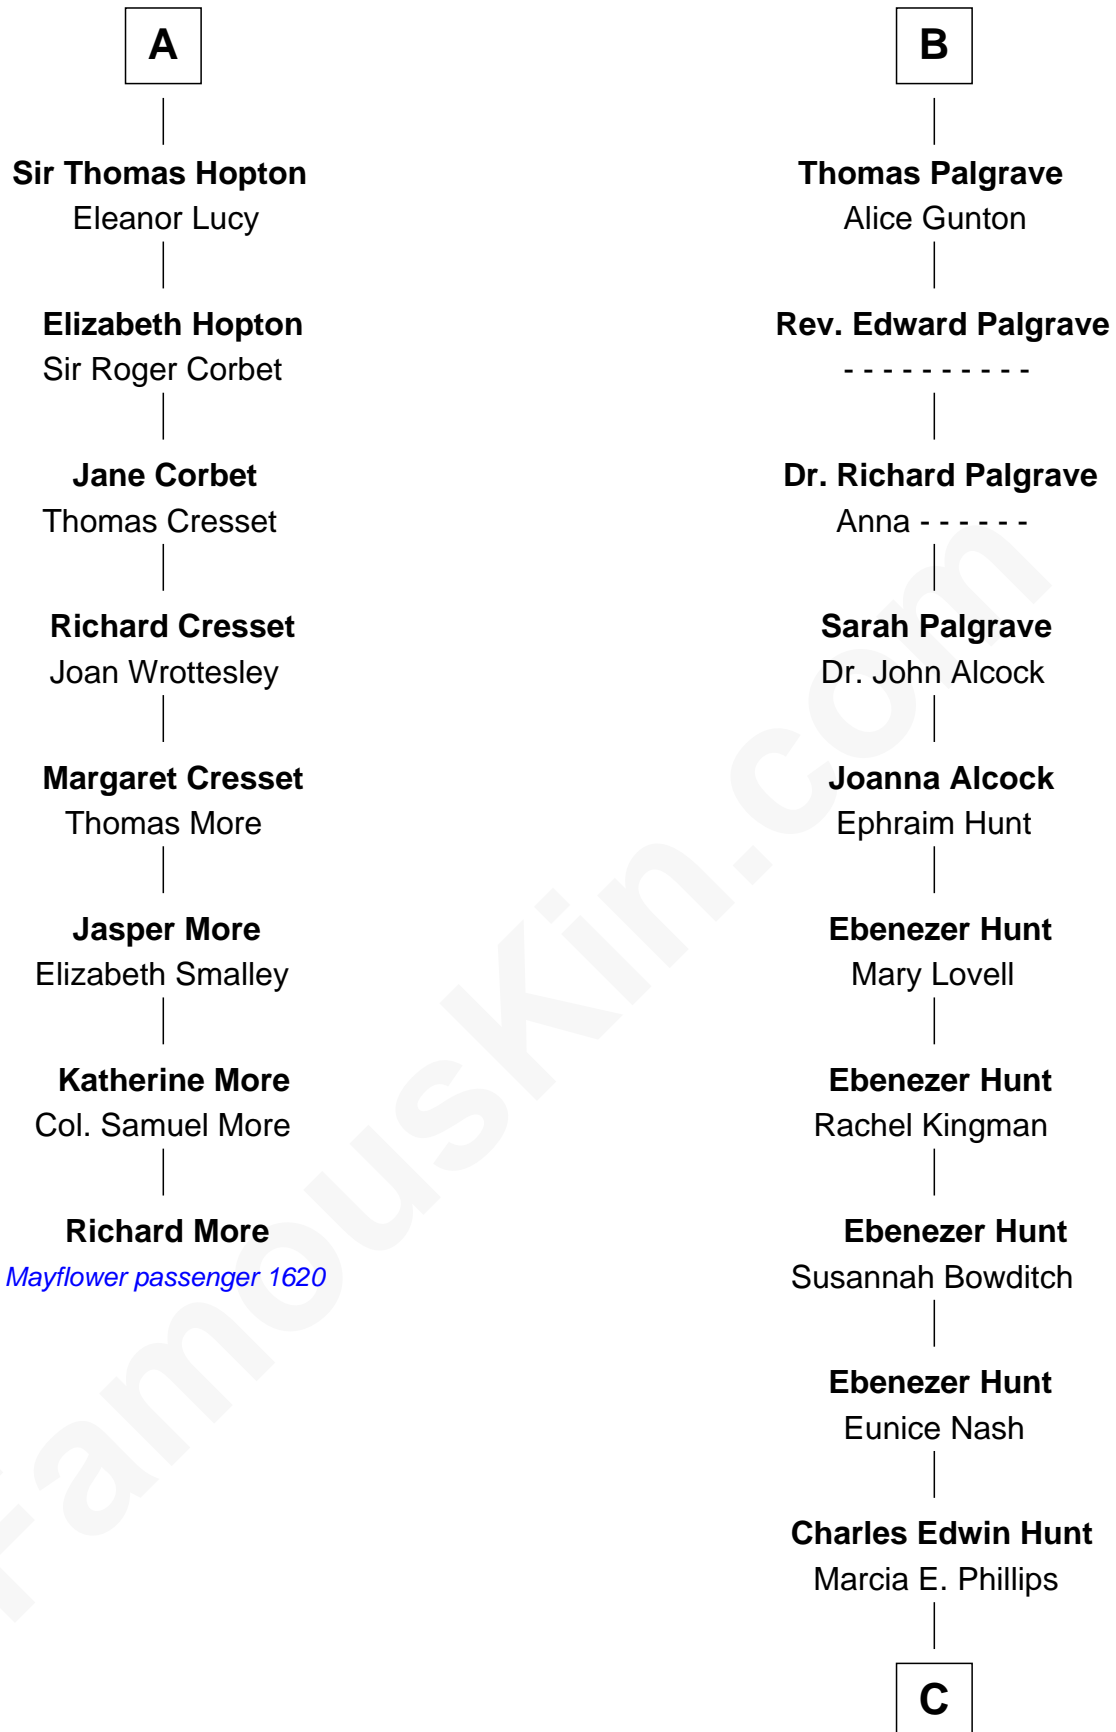

MAYFLOWER

FamousKin.com Relationship Chart of

Richard More

(c1614 - c1696) Mayflower passenger 1620

14th cousin 6 times removed of

Linda Hunt

TV and Movie Actress

Humphrey de Bohun

Elizabeth Plantagenet

C

Charles Phillips Hunt

Ella Maria Read

Charles Edwin Hunt

Louise Phipps Davy

Raymond Davy Hunt

Elsie R. Doying