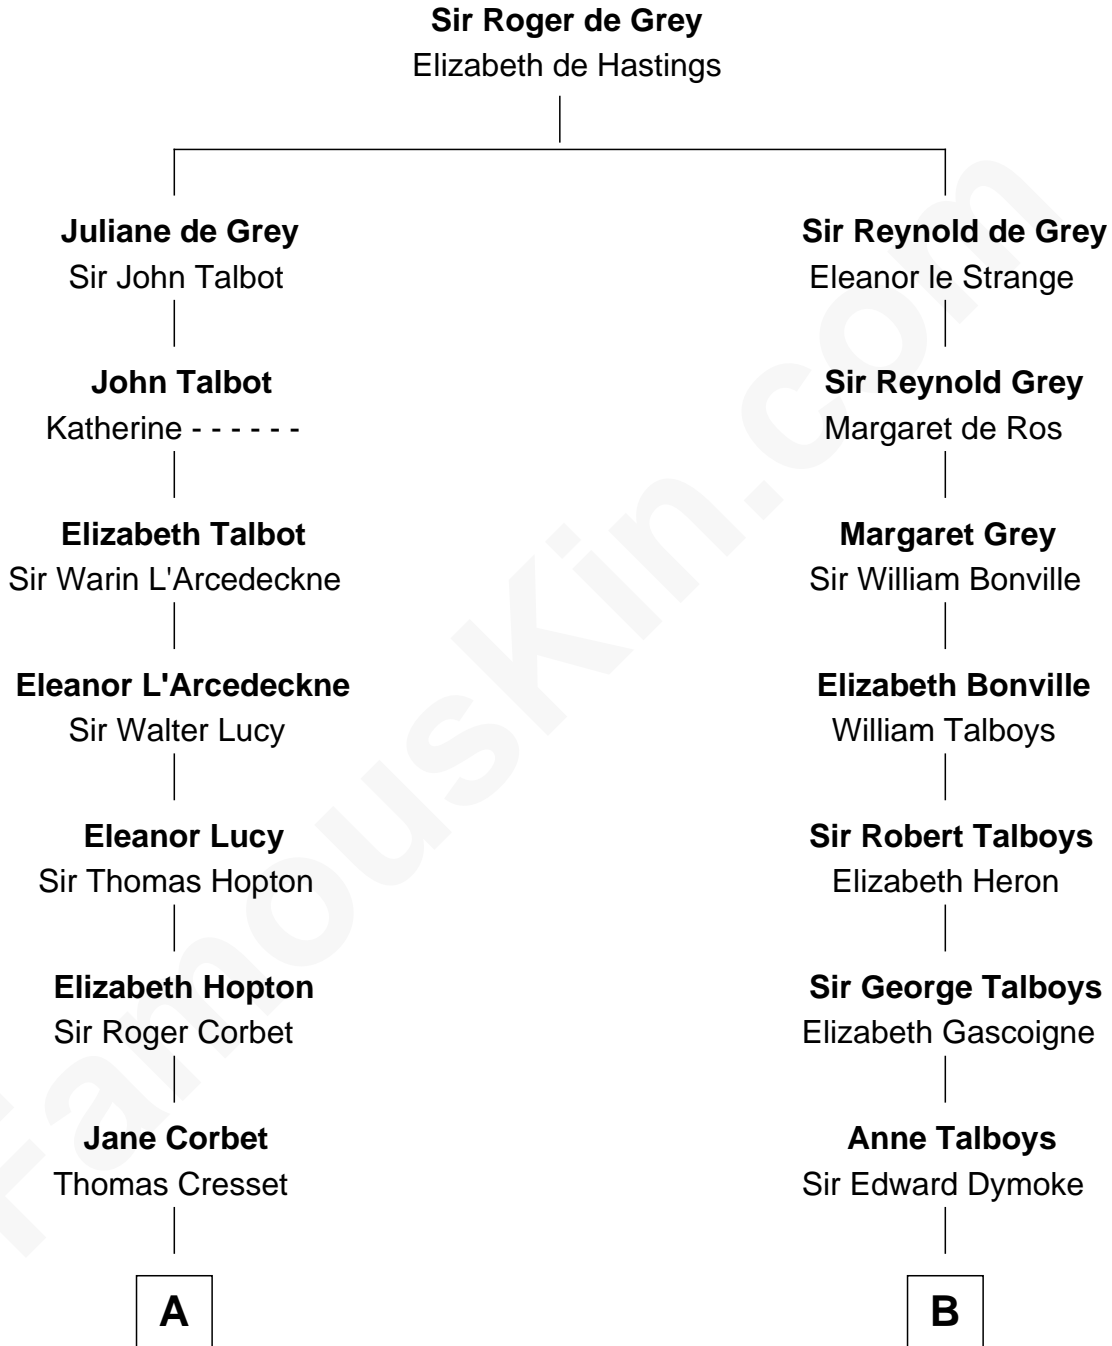

MAYFLOWER

FamousKin.com Relationship Chart of **Richard More**

(c1614 - c1696) *Mayflower passenger 1620*

11th cousin 7 times removed of

General George S. Patton
U.S. Army - World War II

C

George Smith Patton