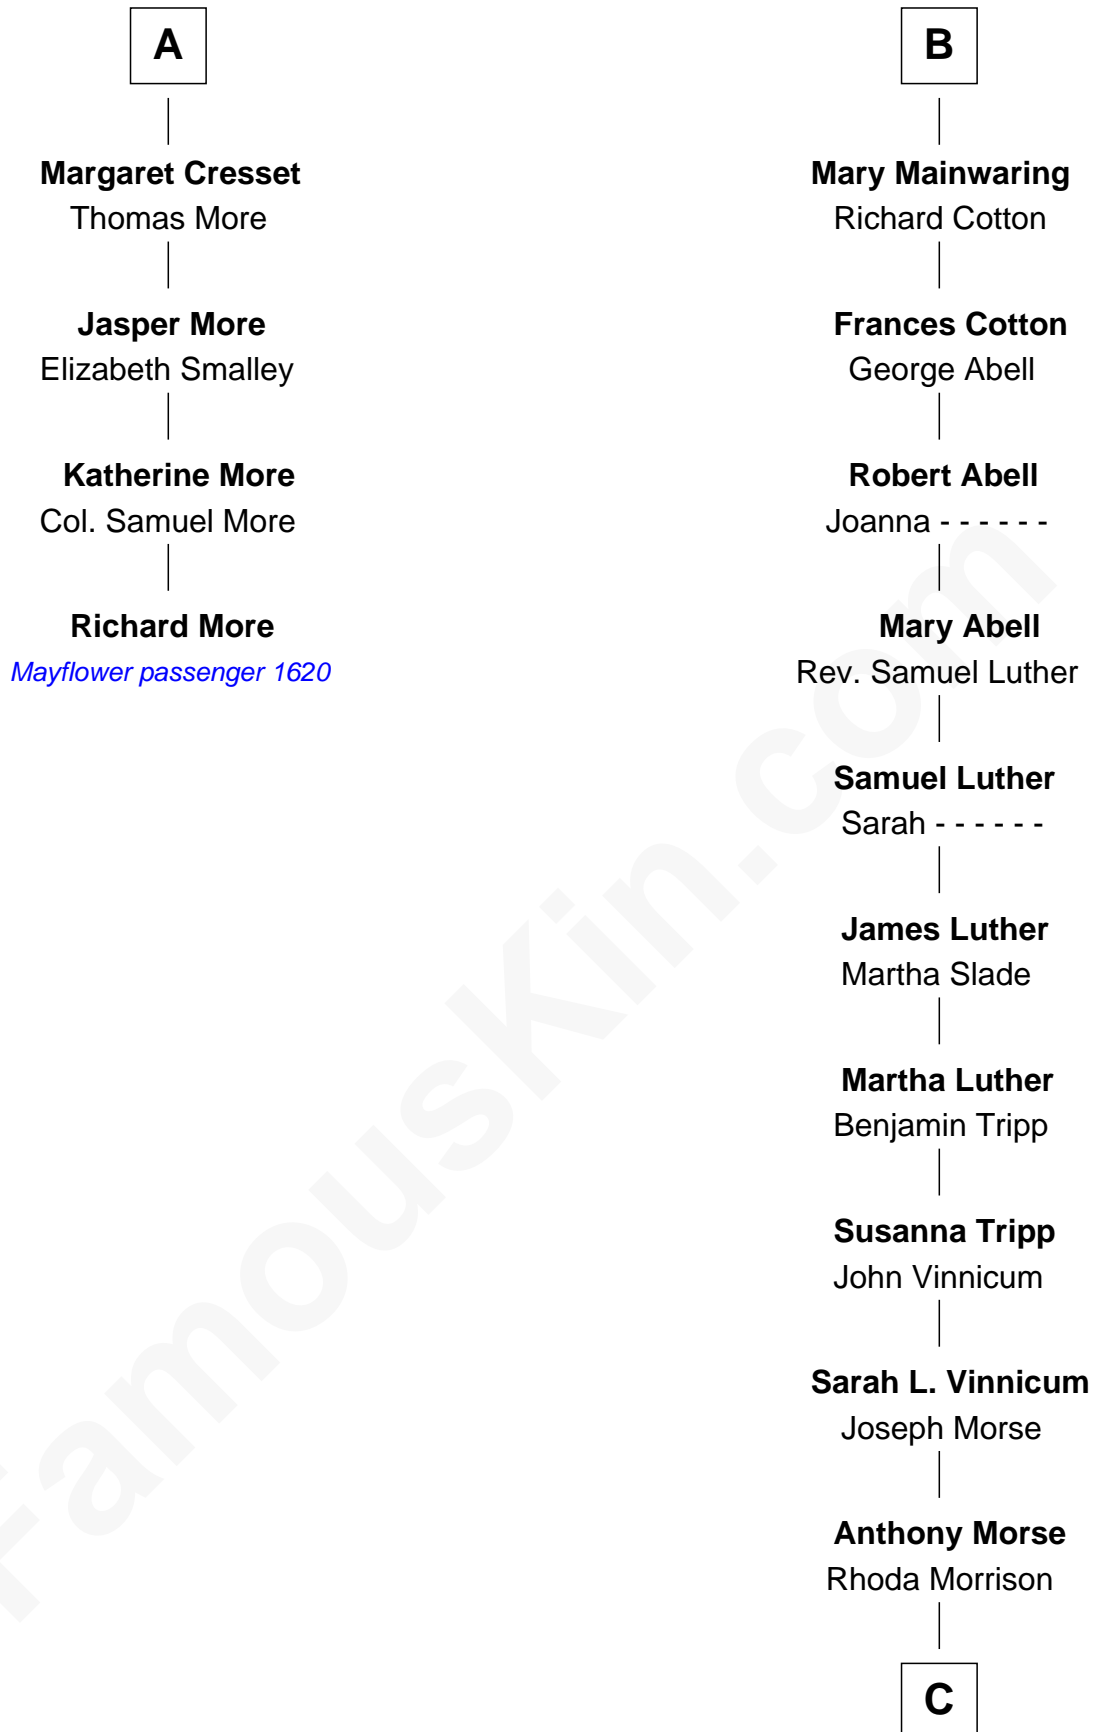

MAYFLOWER

FamousKin.com Relationship Chart of

Richard More

(c1614 - c1696) *Mayflower passenger 1620*

10th cousin 8 times removed of

Lizzie Borden

Accused Murderess

Sir Thomas de Beauchamp

Elizabeth Vernon

Sir Robert Corbet

Dorothy Corbet

Sir Richard Mainwaring

Sir Arthur Mainwaring

Margaret Mainwaring

B

C

Sarah Anthony Morse
Andrew Jackson Borden

Lizzie Borden
Accused Murderess

FamousKin.com