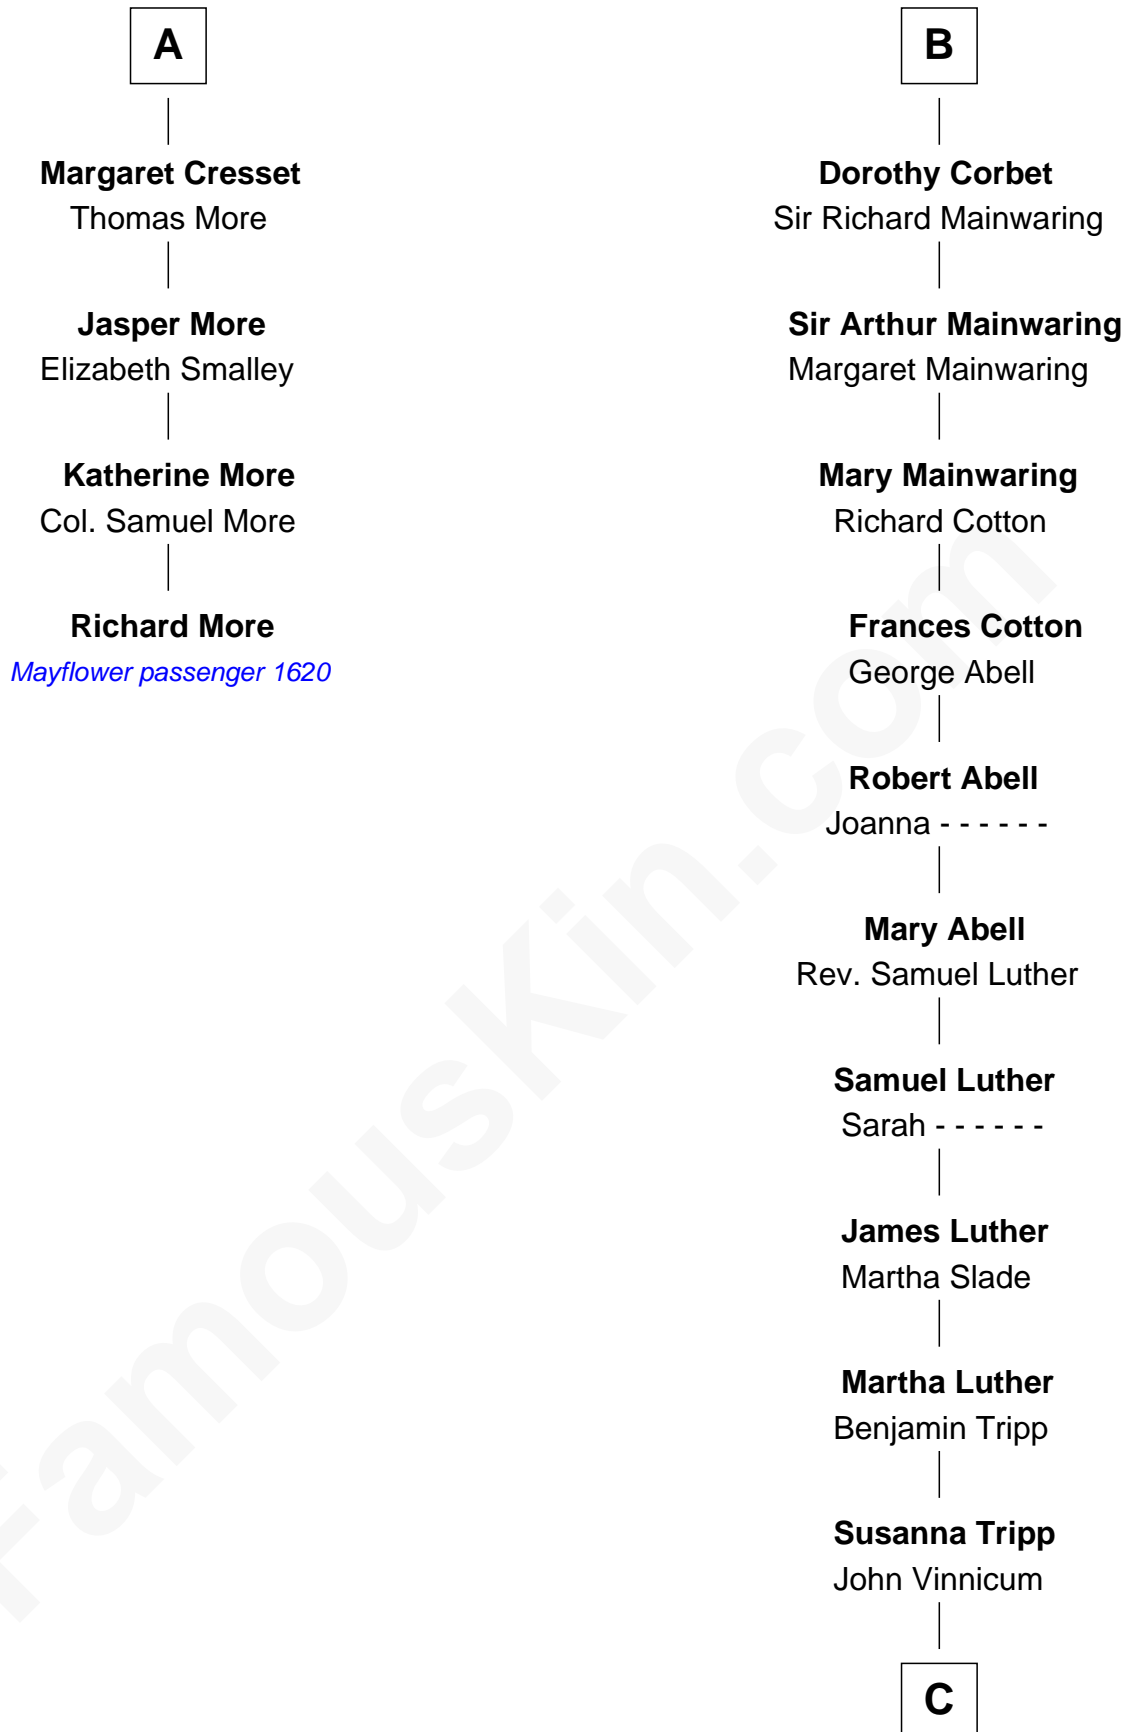

MAYFLOWER

FamousKin.com Relationship Chart of

Richard More

(c1614 - c1696) Mayflower passenger 1620

10th cousin 10 times removed of

Lizzie Borden

Accused Murderess

Ralph de Stafford

Margaret de Audley

C

—
Sarah L. Vinnicum

Joseph Morse

—
Anthony Morse

Rhoda Morrison

—
Sarah Anthony Morse

Andrew Jackson Borden

—
Lizzie Borden

Accused Murderess