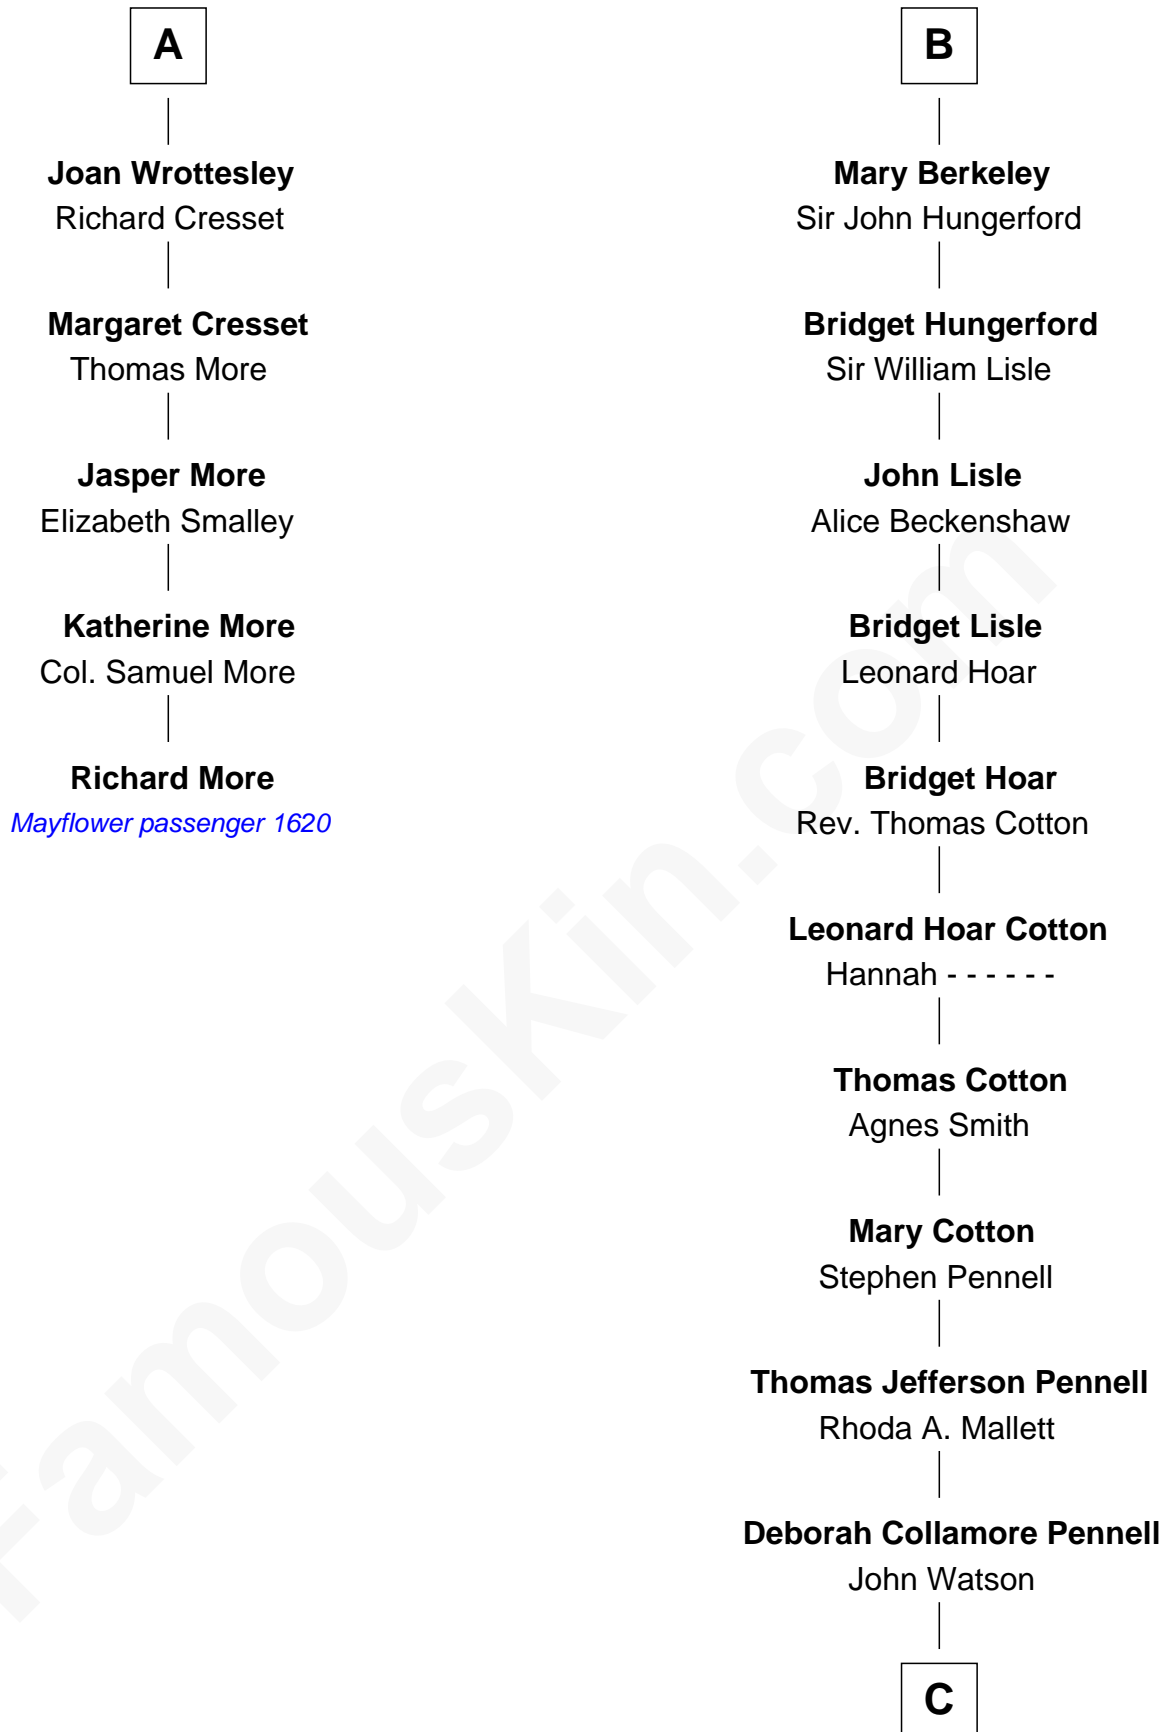

MAYFLOWER

FamousKin.com Relationship Chart of

Richard More

(c1614 - c1696) Mayflower passenger 1620

11th cousin 9 times removed of

Warren Buffett

Chairman & CEO, Berkshire Hathaway

C

—
Susan Ann Watson

Ford Bela Barber

—
Stella Frances Barber

John Ammon Stahl

—
Leila Stahl

Howard Homan Buffett

—
Warren Buffett

Chairman & CEO, Berkshire Hathaway