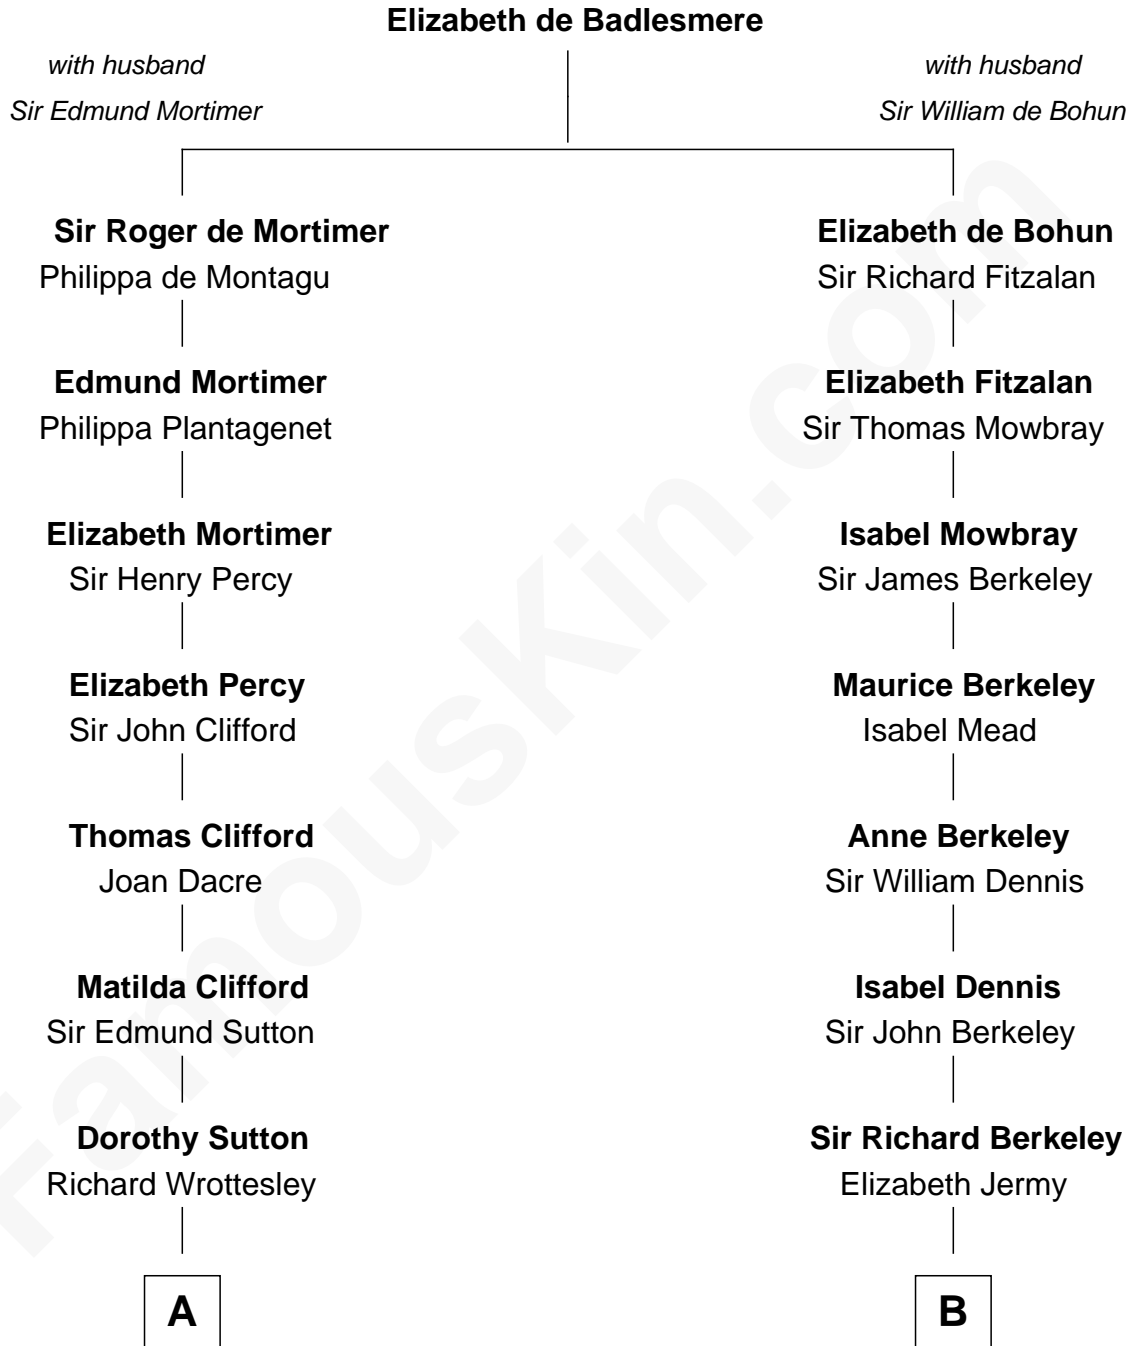

MAYFLOWER

FamousKin.com Relationship Chart of

Richard More

(c1614 - c1696) Mayflower passenger 1620

11th cousin 9 times removed of

Warren Buffett

Chairman & CEO, Berkshire Hathaway

C

—
Susan Ann Watson

Ford Bela Barber

—
Stella Frances Barber

John Ammon Stahl

—
Leila Stahl

Howard Homan Buffett

—
Warren Buffett

Chairman & CEO, Berkshire Hathaway