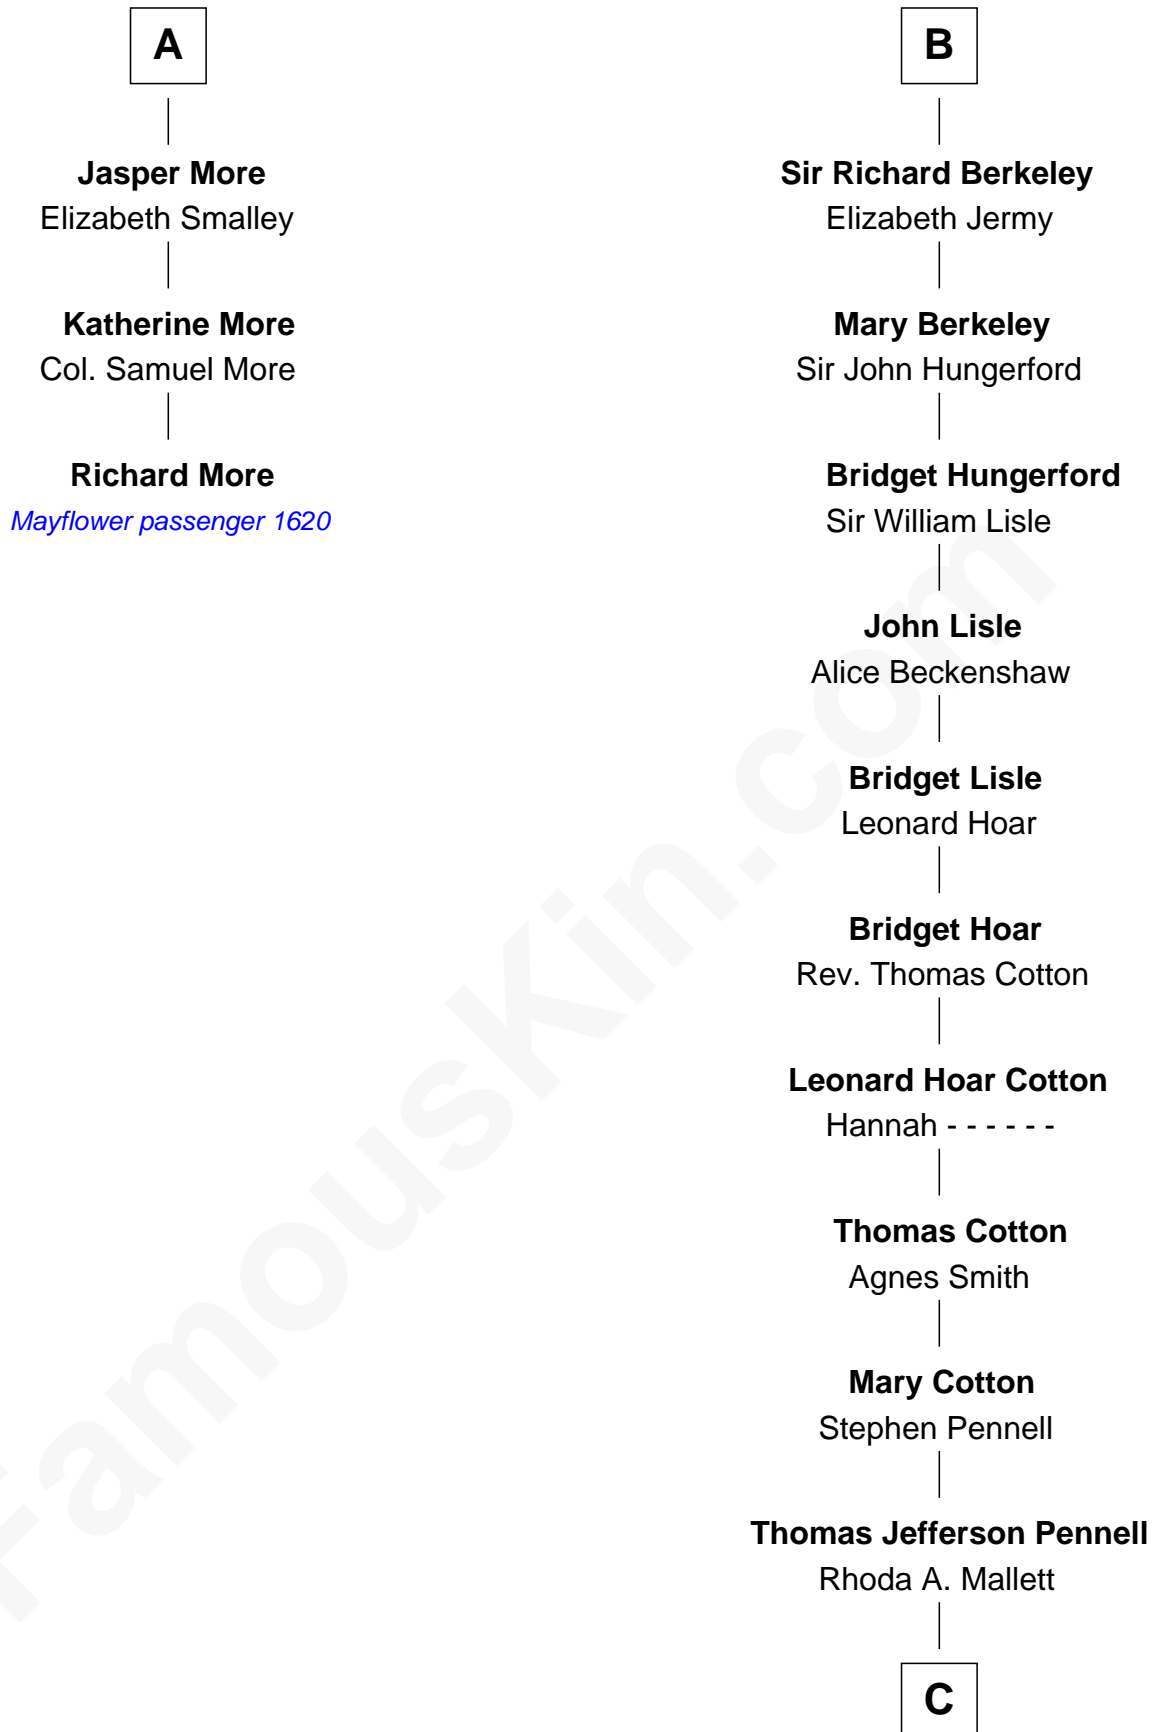

MAYFLOWER

FamousKin.com Relationship Chart of

Richard More

(c1614 - c1696) Mayflower passenger 1620

9th cousin 12 times removed of

Warren Buffett

Chairman & CEO, Berkshire Hathaway

Sir Maurice de Berkeley

Maurice de Berkeley

Margaret - - - - -

Thomas Berkeley

Catherine Botetourte

Maurice Berkeley

Johanna Denham

Maurice Berkeley

Ellen Montfort

Sir William Berkeley

Anne Stafford

Richard Berkeley

Elizabeth Conningsby

Sir John Berkeley

Isabel Dennis

B

C