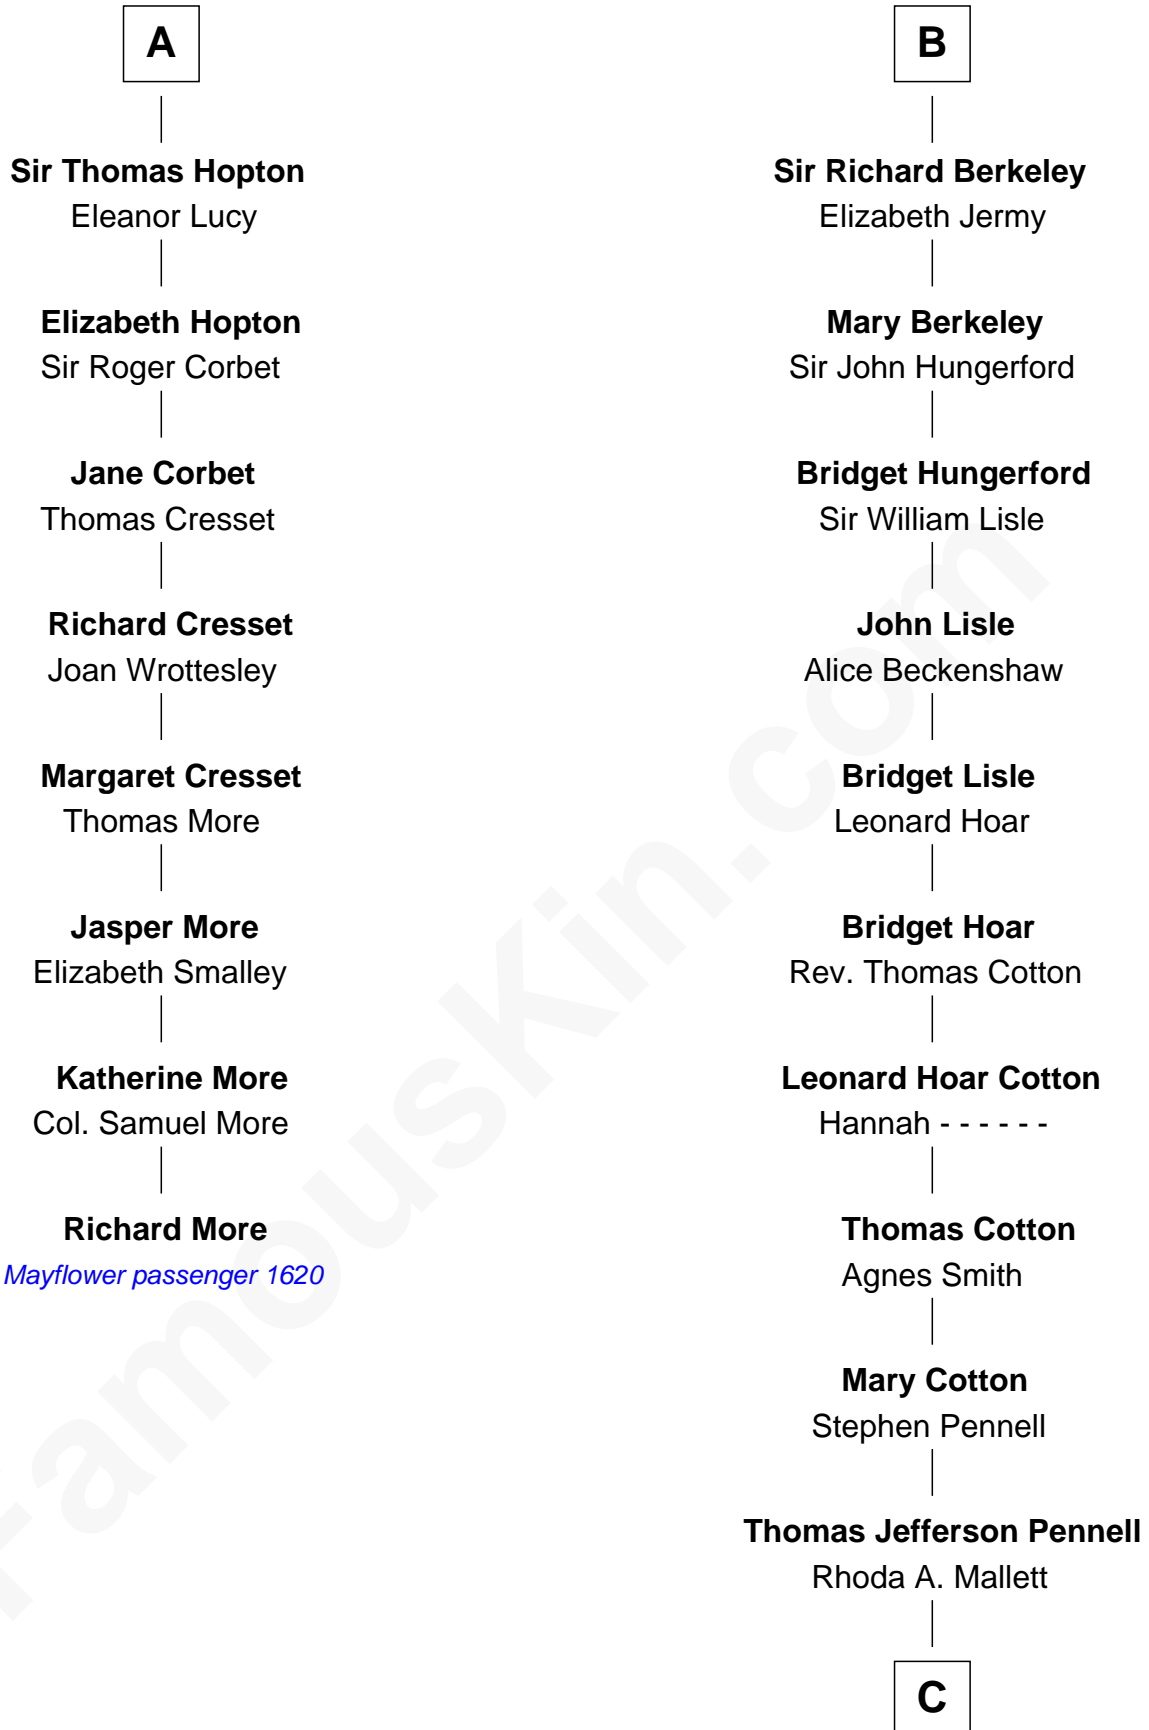

# FamousKin.com Relationship Chart of

**Richard More**

(c1614 - c1696) Mayflower passenger 1620

14th cousin 7 times removed of

**Warren Buffett**

Chairman & CEO, Berkshire Hathaway

**Humphrey de Bohun**

Elizabeth Plantagenet

**Eleanor de Bohun**

Sir James le Boteler

**Pernel le Boteler**

Sir Gilbert Talbot

**Elizabeth Talbot**

Sir Henry de Grey

**Richard Grey**

Blanche de la Vache

Elizabeth de Badlesmere

**Elizabeth de Bohun**

Sir Richard Fitzalan

**Elizabeth Fitzalan**

Sir Thomas Mowbray

**Isabel Mowbray**

Sir James Berkeley

**Maurice Berkeley**

Isabel Mead

**Anne Berkeley**

Sir William Dennis

**Isabel Dennis**

Sir John Berkeley

**B**

**C**

Deborah Collamore Pennell