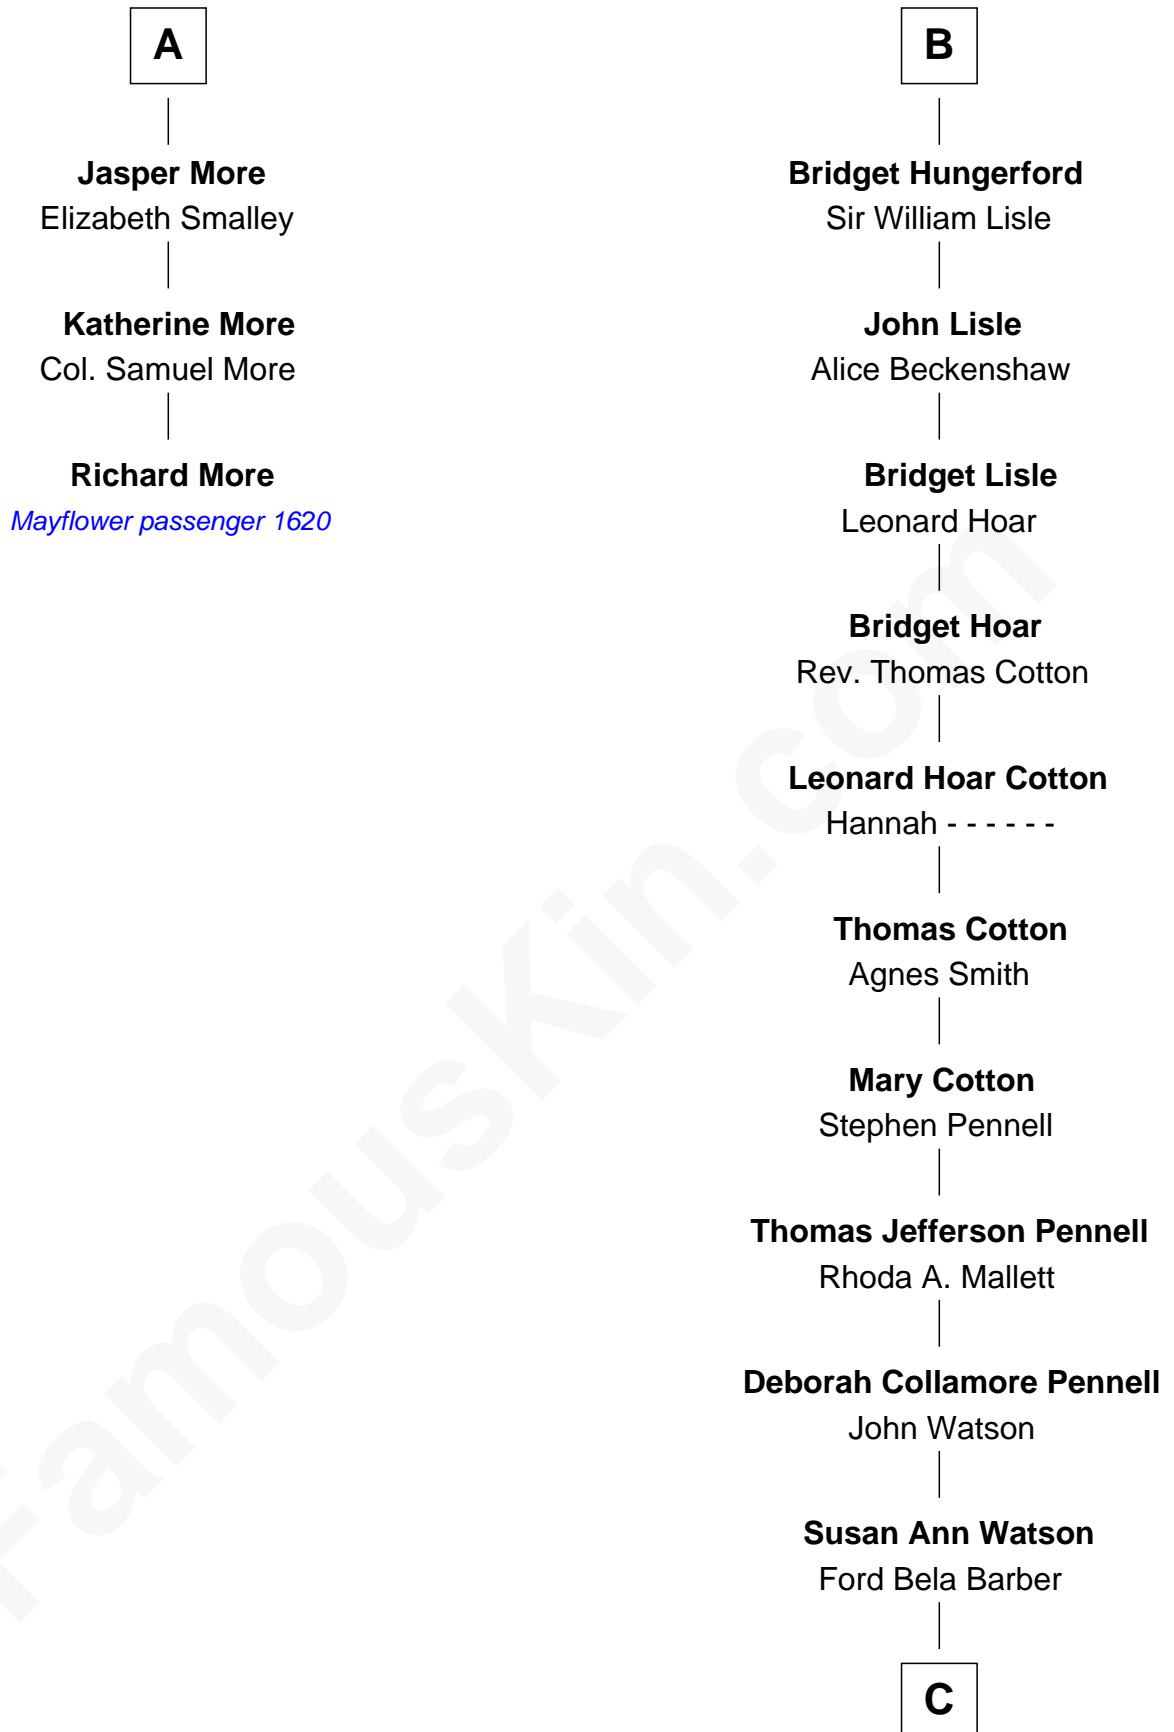

**MAYFLOWER**

# FamousKin.com Relationship Chart of

**Richard More**

(c1614 - c1696) Mayflower passenger 1620

9th cousin 10 times removed of

**Warren Buffett**

Chairman & CEO, Berkshire Hathaway

**C**

—  
**Stella Frances Barber**