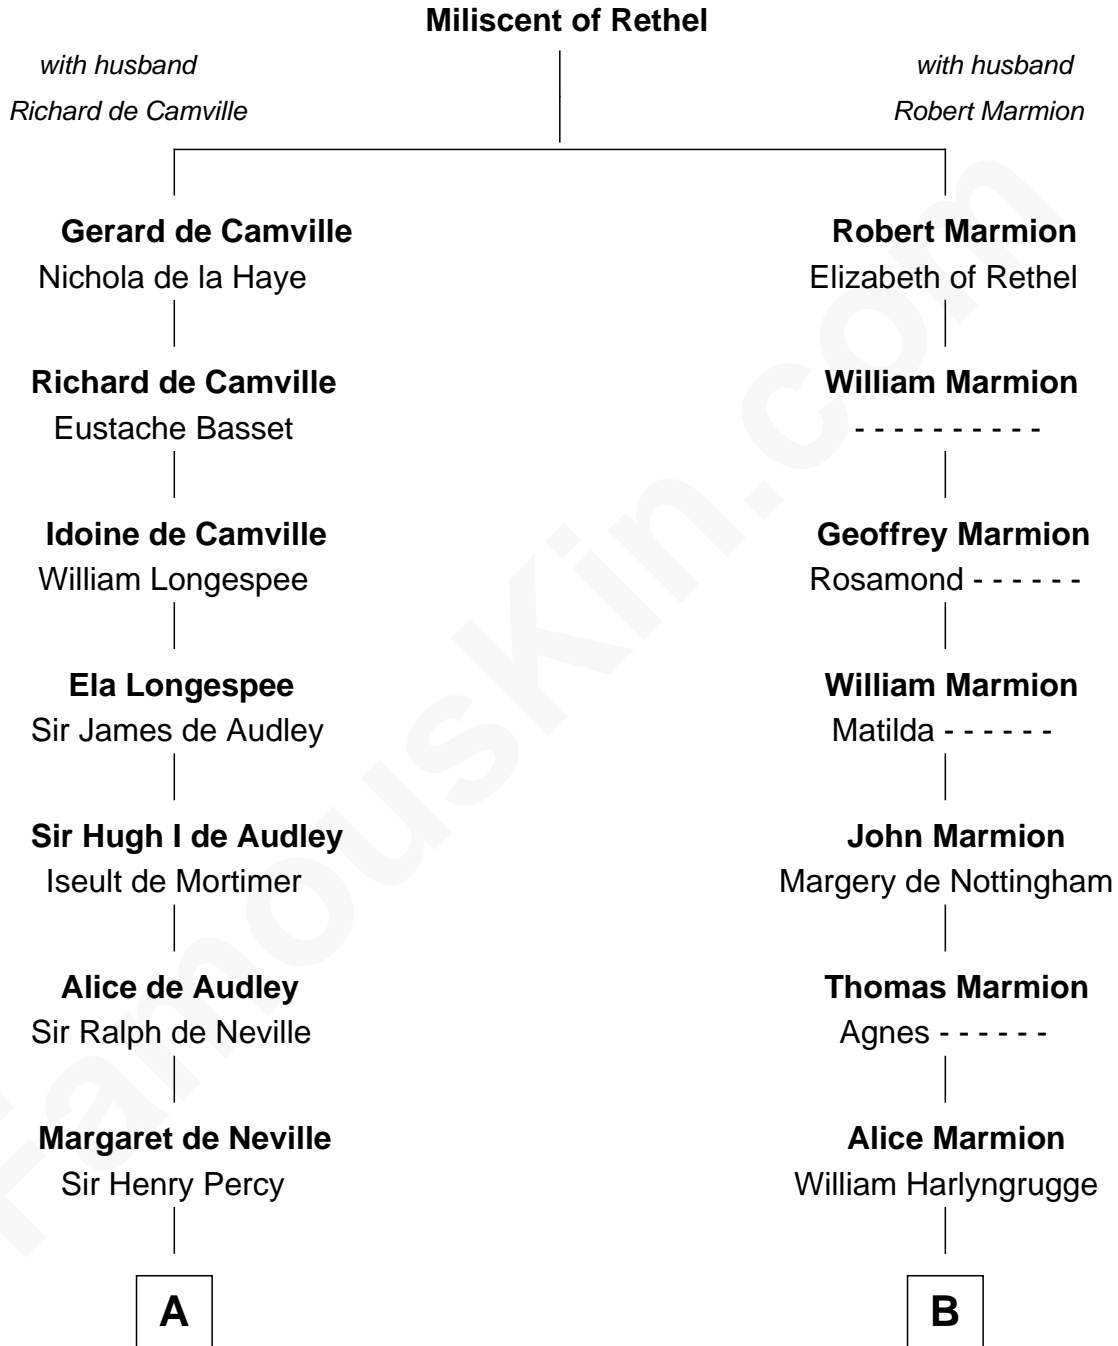

Eliphalet Adams Bulkeley

Founder of Aetna Insurance