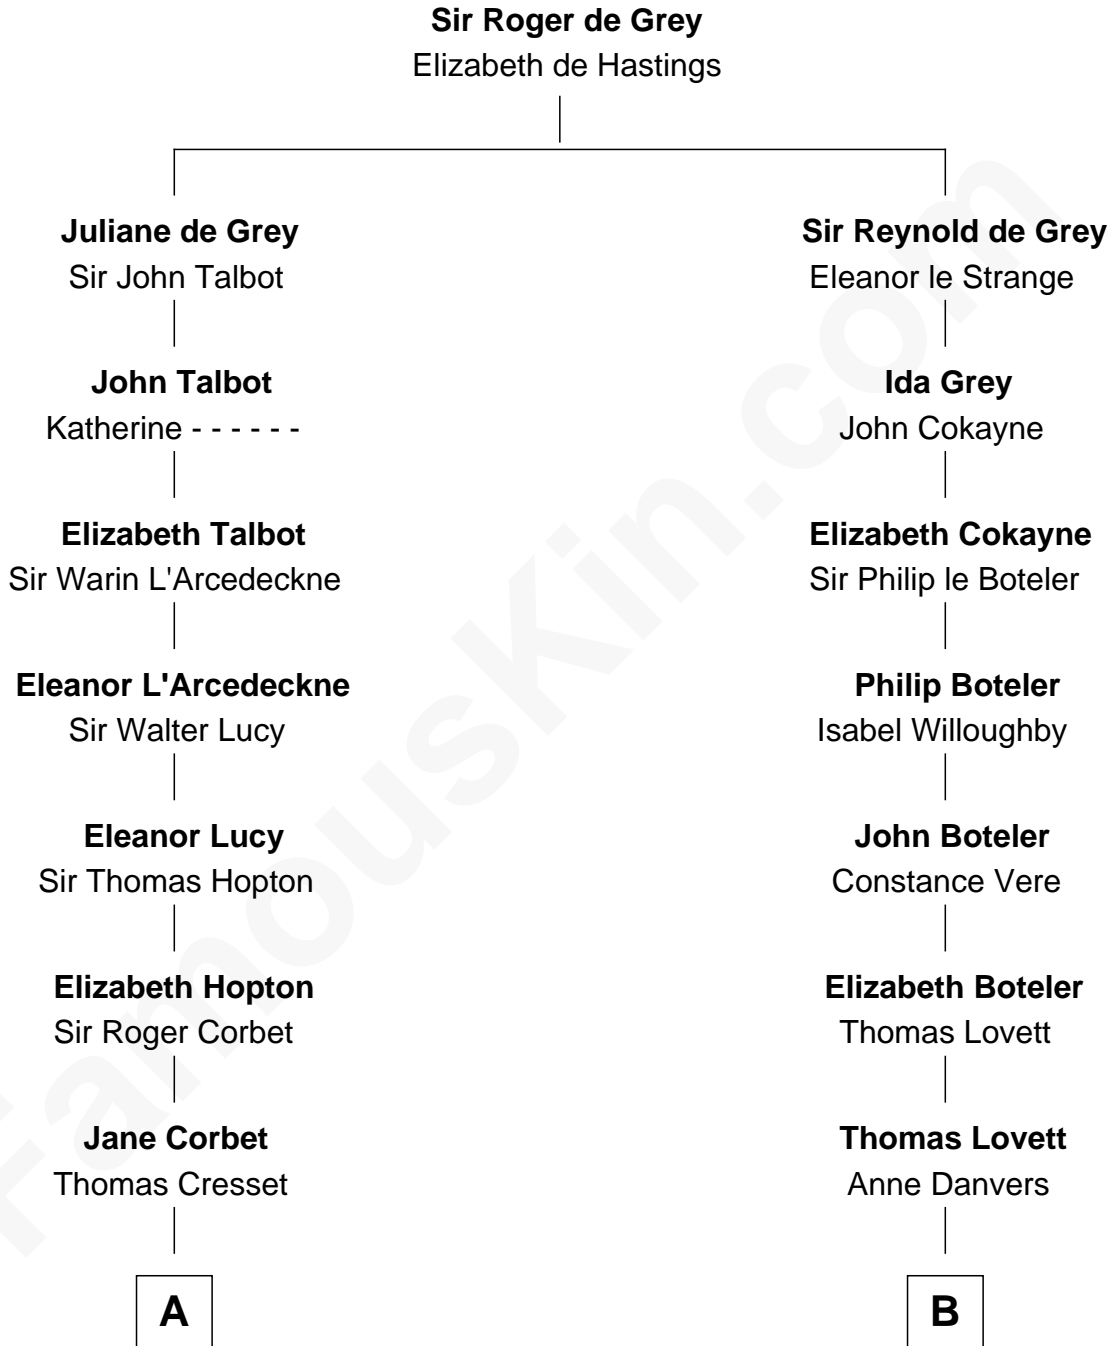

MAYFLOWER

FamousKin.com Relationship Chart of **Richard More**

(c1614 - c1696) *Mayflower passenger 1620*

11th cousin 6 times removed of

Susan B. Anthony

Women's Rights Advocate

A

Richard Cresset

Joan Wrottesley

Margaret Cresset

Thomas More

Jasper More

Elizabeth Smalley

Katherine More

Col. Samuel More

Richard More

Mayflower passenger 1620

B

Elizabeth Lovett

Anthony Cave

Mary Cave

Sir Jerome Weston

Mary Weston

William Clerke