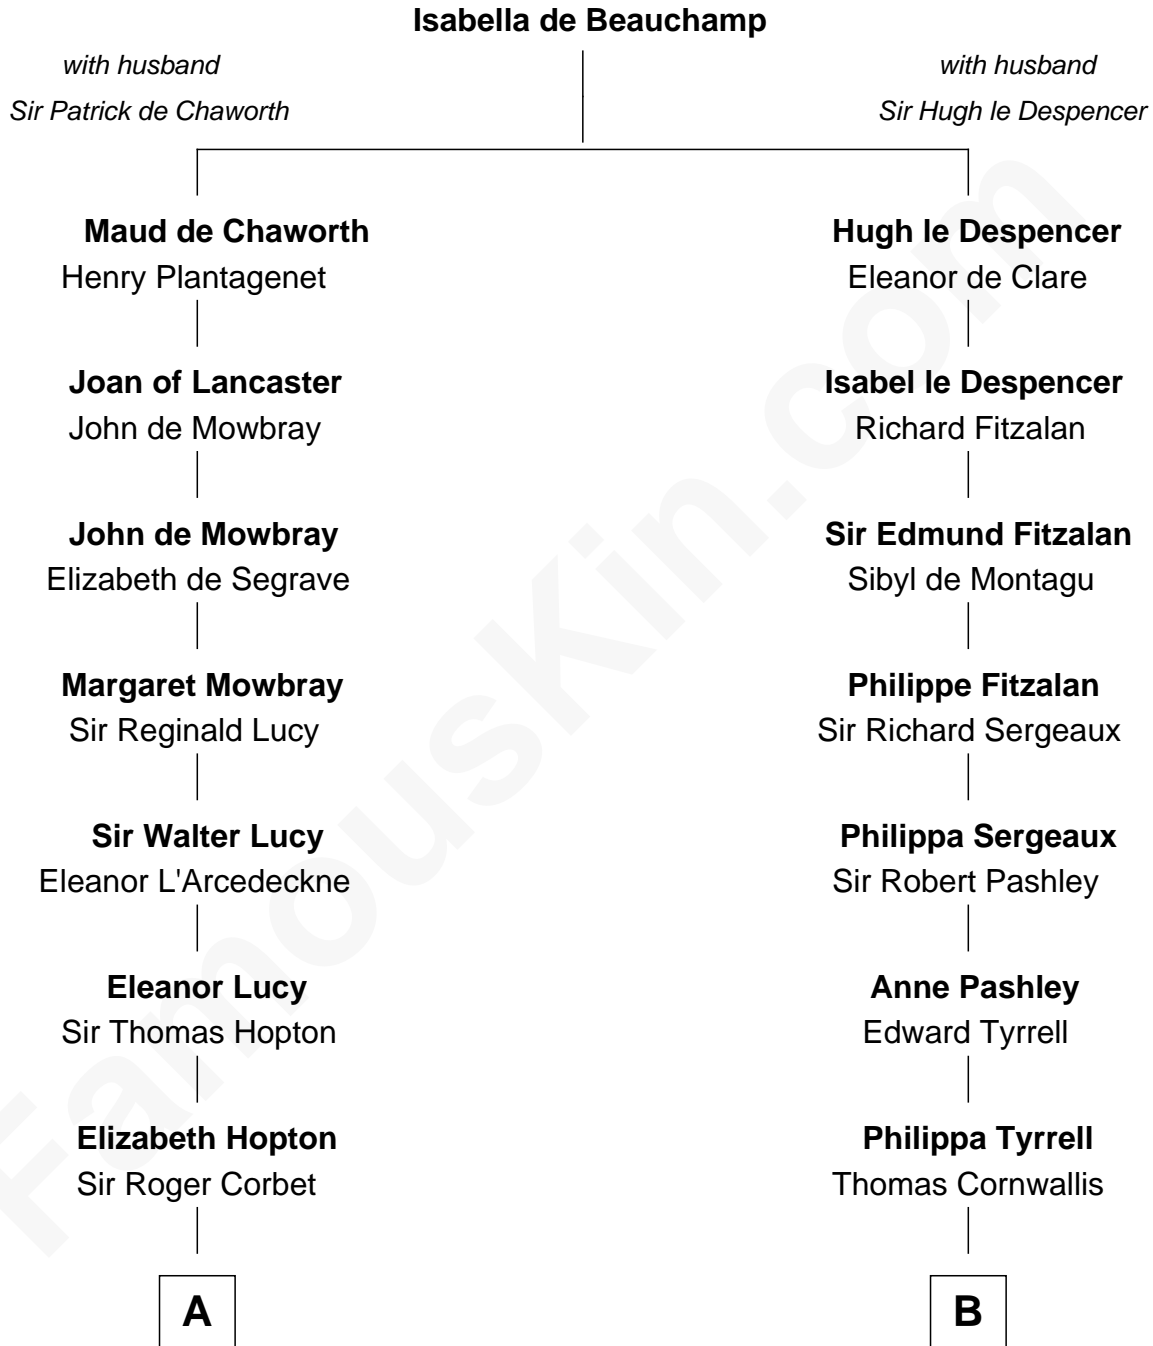

MAYFLOWER

FamousKin.com Relationship Chart of Richard More

(c1614 - c1696) Mayflower passenger 1620

12th cousin 7 times removed of

Susan B. Anthony

Women's Rights Advocate

C

—
Humphrey Anthony

Hannah Lapham

—
Daniel Anthony

Lucy Read

—
Susan B. Anthony

Women's Rights Advocate

FamousKin.com