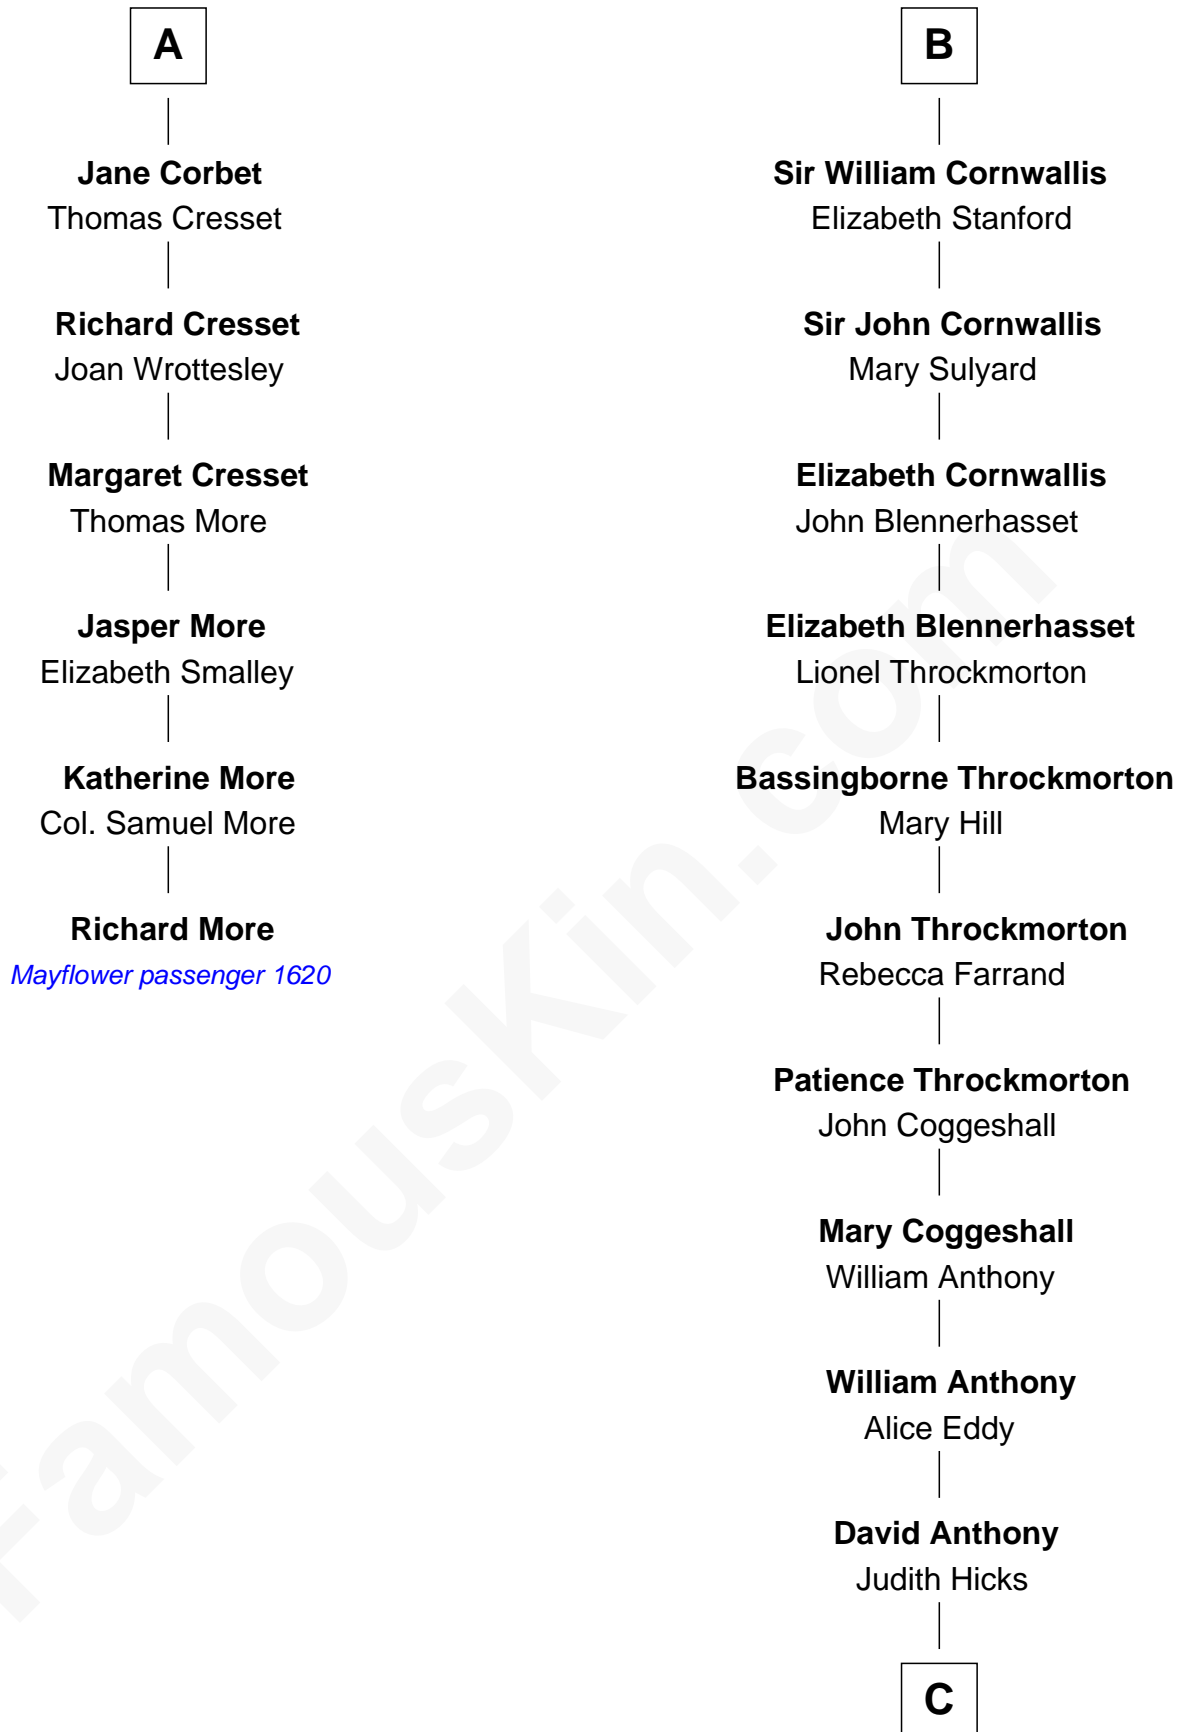

MAYFLOWER

FamousKin.com Relationship Chart of Richard More

(c1614 - c1696) Mayflower passenger 1620

12th cousin 7 times removed of

Susan B. Anthony

Women's Rights Advocate

C

—
Humphrey Anthony

Hannah Lapham

—
Daniel Anthony

Lucy Read

—
Susan B. Anthony

Women's Rights Advocate

FamousKin.com