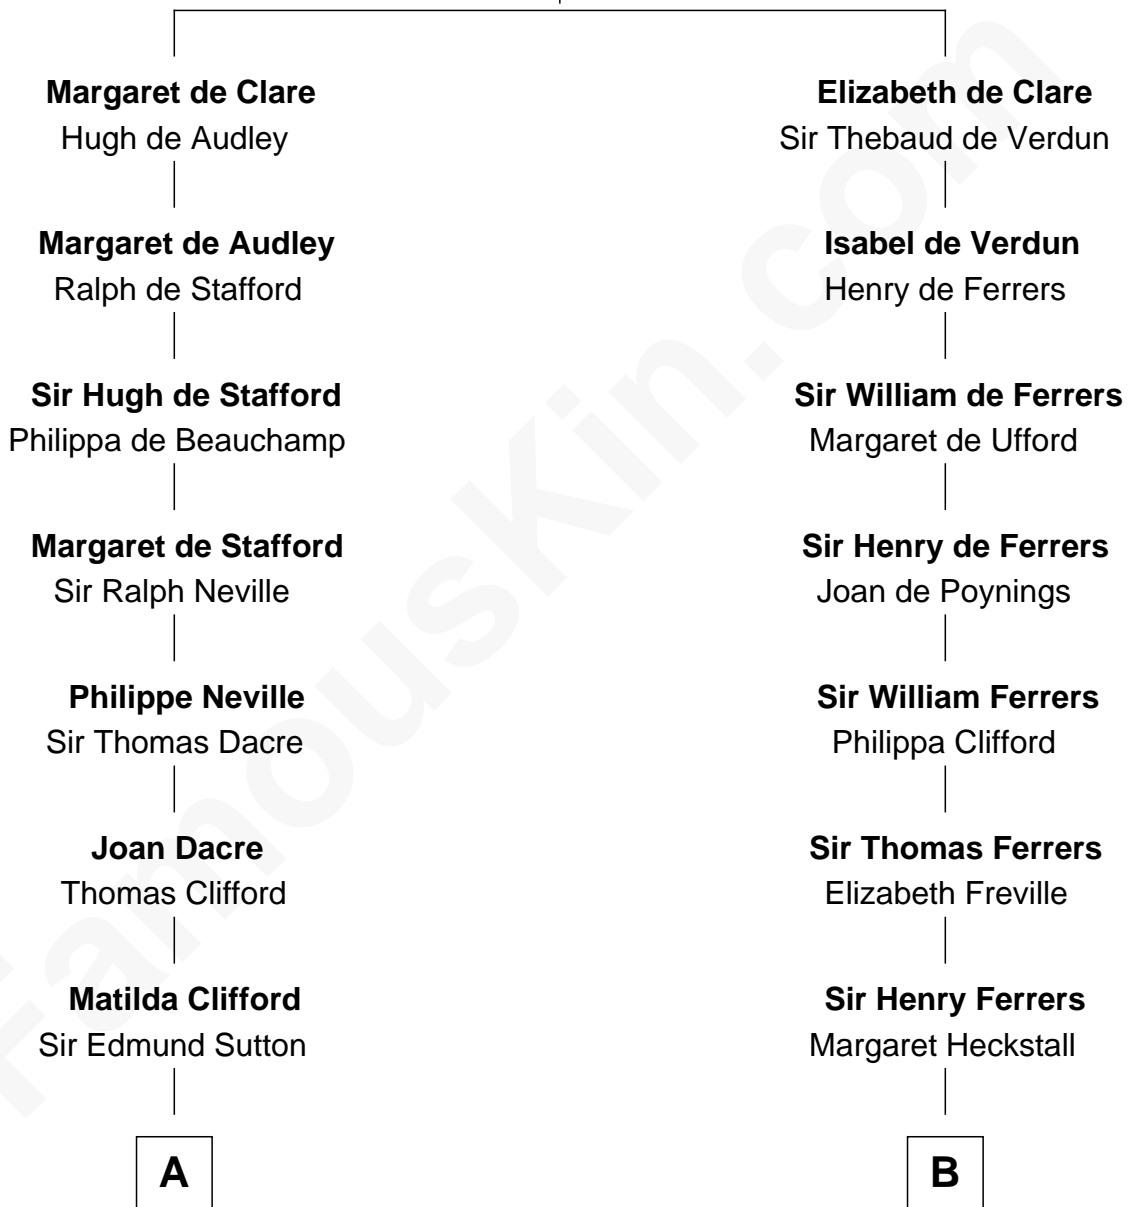

MAYFLOWER

FamousKin.com Relationship Chart of **Richard More**

(c1614 - c1696) *Mayflower passenger 1620*

12th cousin 6 times removed of

Susan B. Anthony

Women's Rights Advocate

Sir Gilbert de Clare

Joan of Acre

C

|
Daniel Anthony

Lucy Read

|
Susan B. Anthony

Women's Rights Advocate

FamousKin.com