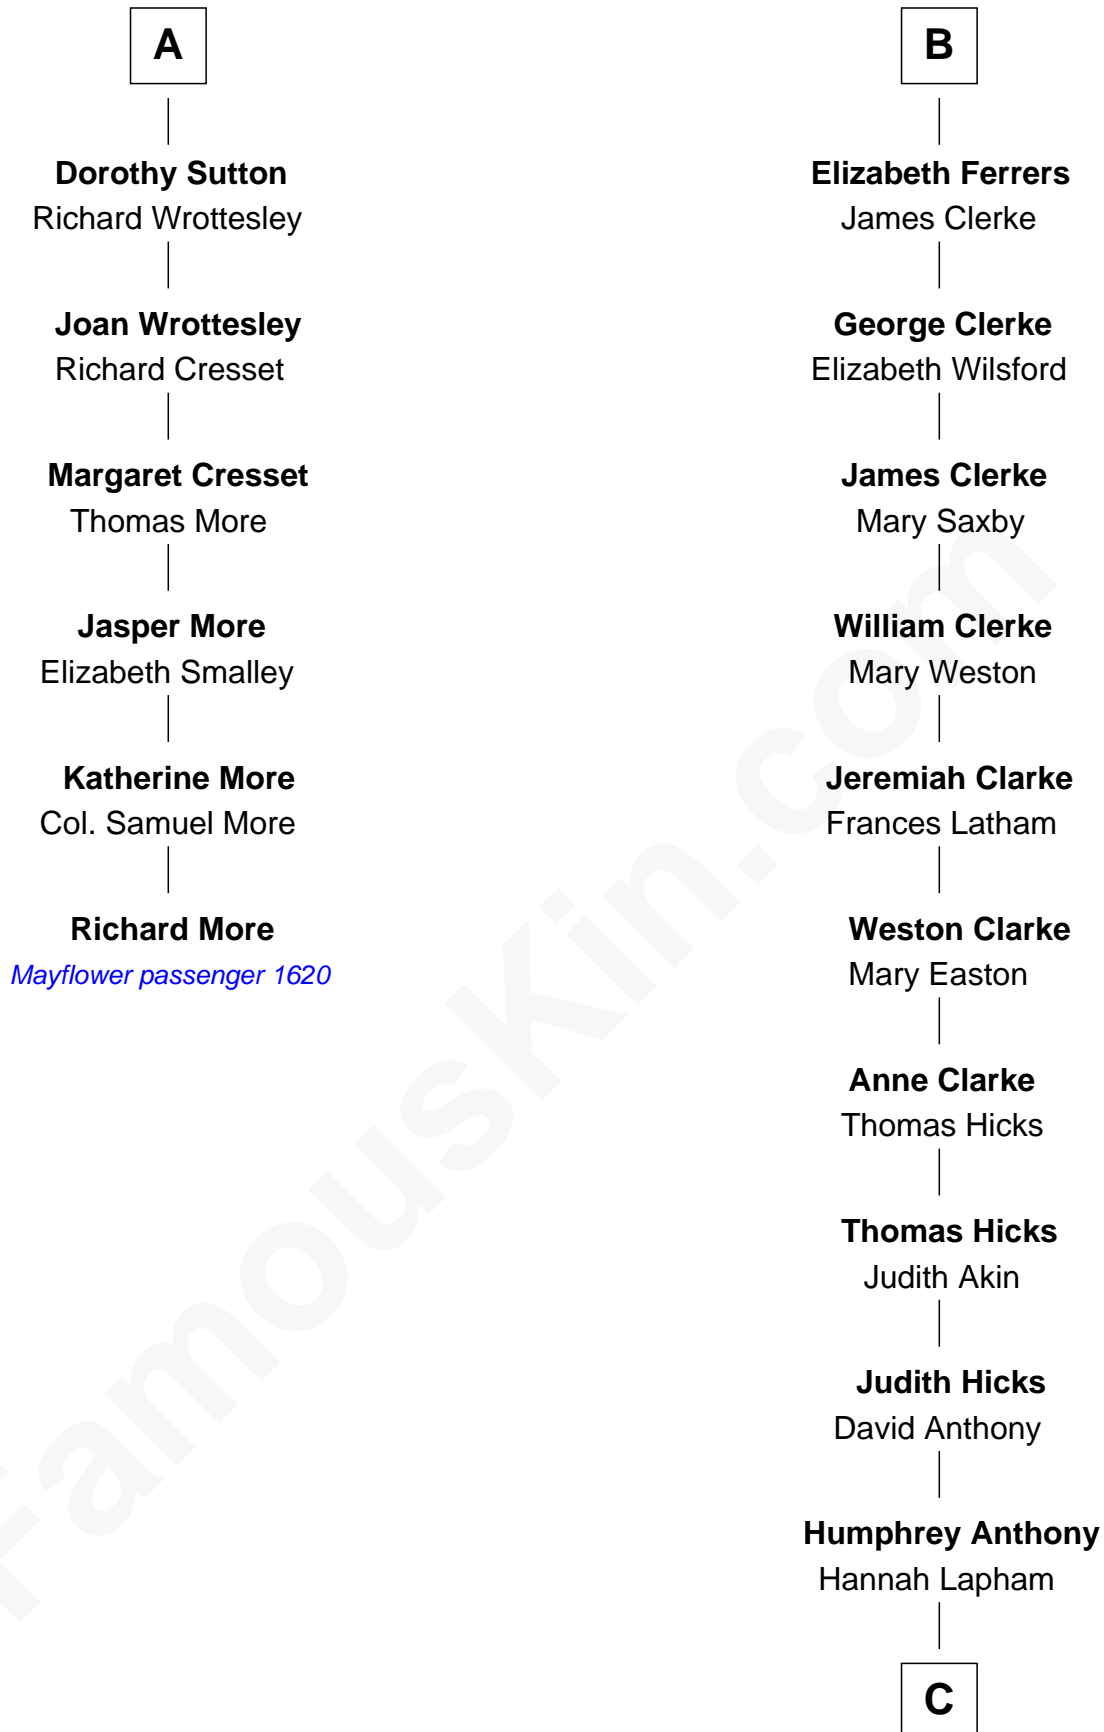

MAYFLOWER

FamousKin.com Relationship Chart of **Richard More**

(c1614 - c1696) *Mayflower passenger 1620*

12th cousin 6 times removed of

Susan B. Anthony

Women's Rights Advocate

Sir Gilbert de Clare

Joan of Acre

C

|
Daniel Anthony

Lucy Read

|
Susan B. Anthony

Women's Rights Advocate

FamousKin.com