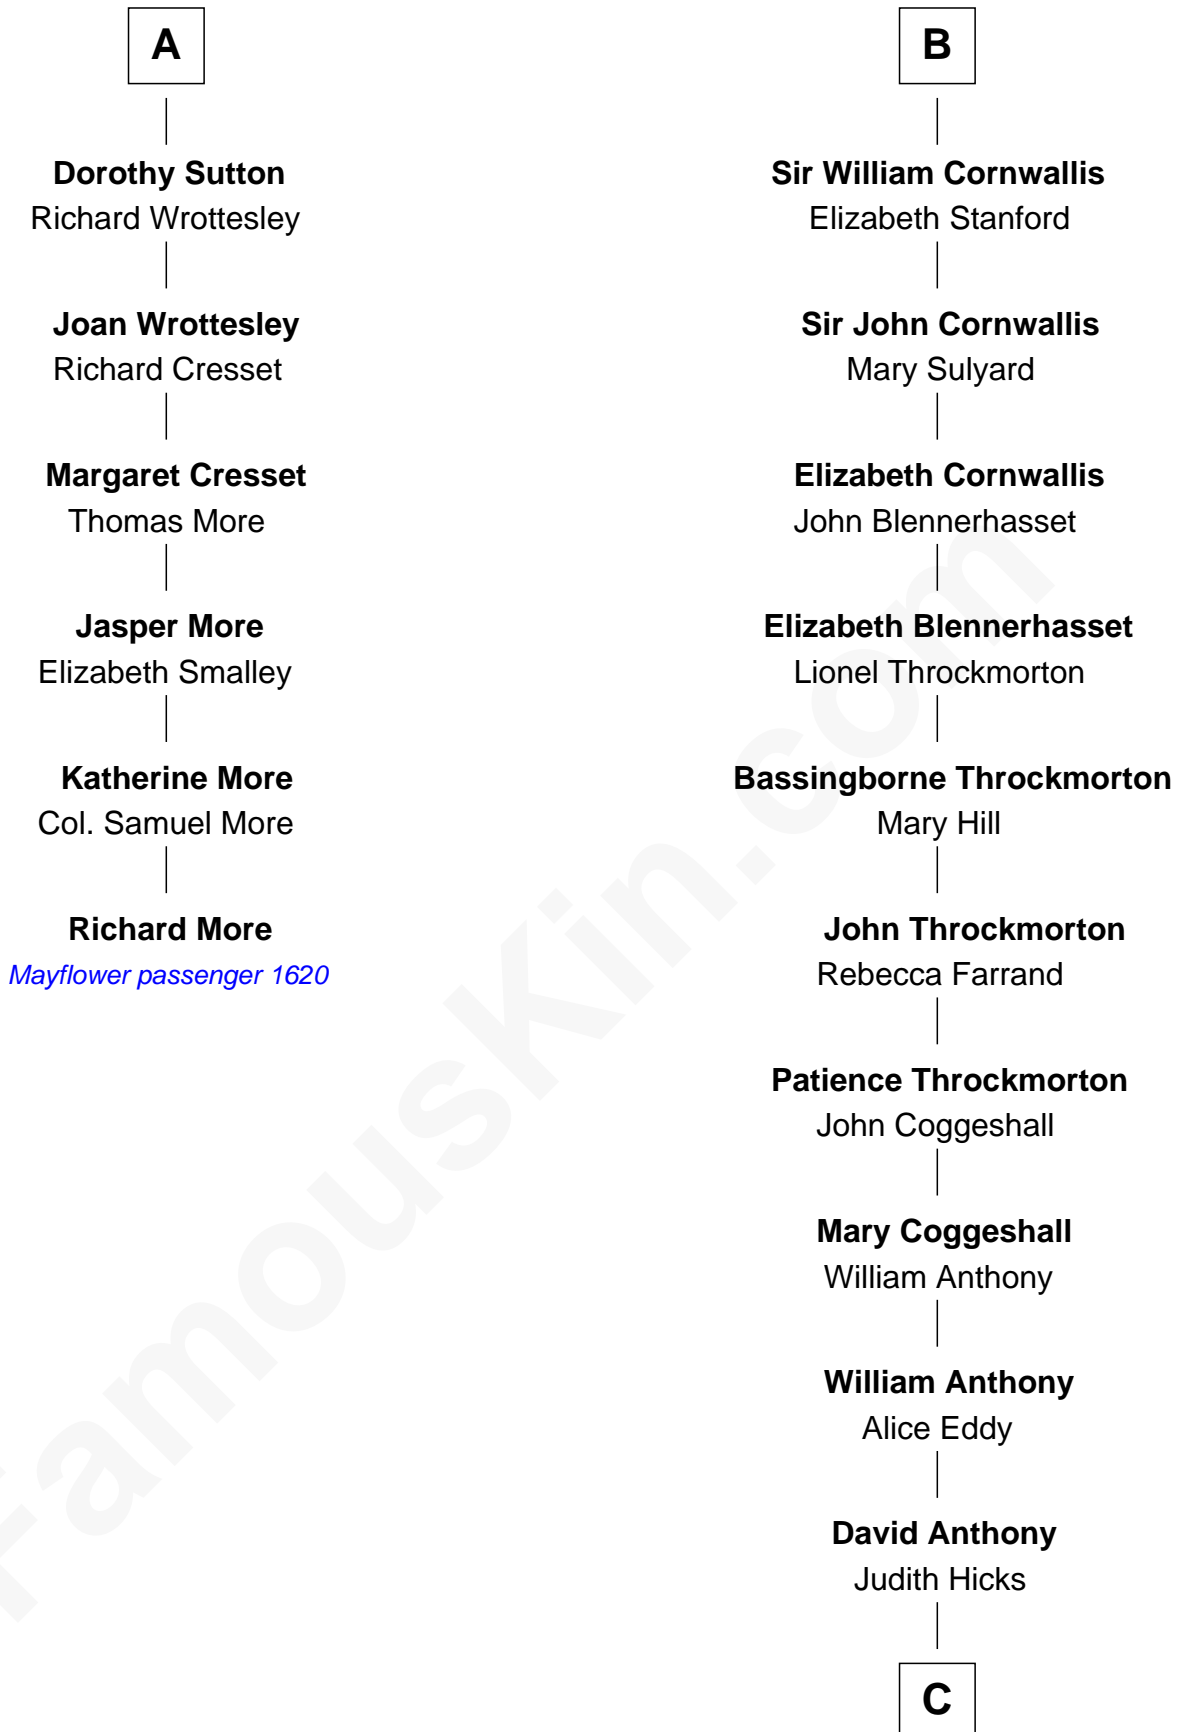

MAYFLOWER

FamousKin.com Relationship Chart of **Richard More**

(c1614 - c1696) Mayflower passenger 1620

12th cousin 7 times removed of

Susan B. Anthony

Women's Rights Advocate

Sir Hugh le Despencer

Isabella de Beauchamp

Eleanor de Clare

Isabel le Despencer

Richard Fitzalan

Sir Edmund Fitzalan

Sibyl de Montagu

Philippe Fitzalan

Sir Richard Sergeaux

Philippa Sergeaux

Sir Robert Pashley

Anne Pashley

Edward Tyrrell

Philippa Tyrrell

Thomas Cornwallis

B

C

—
Humphrey Anthony