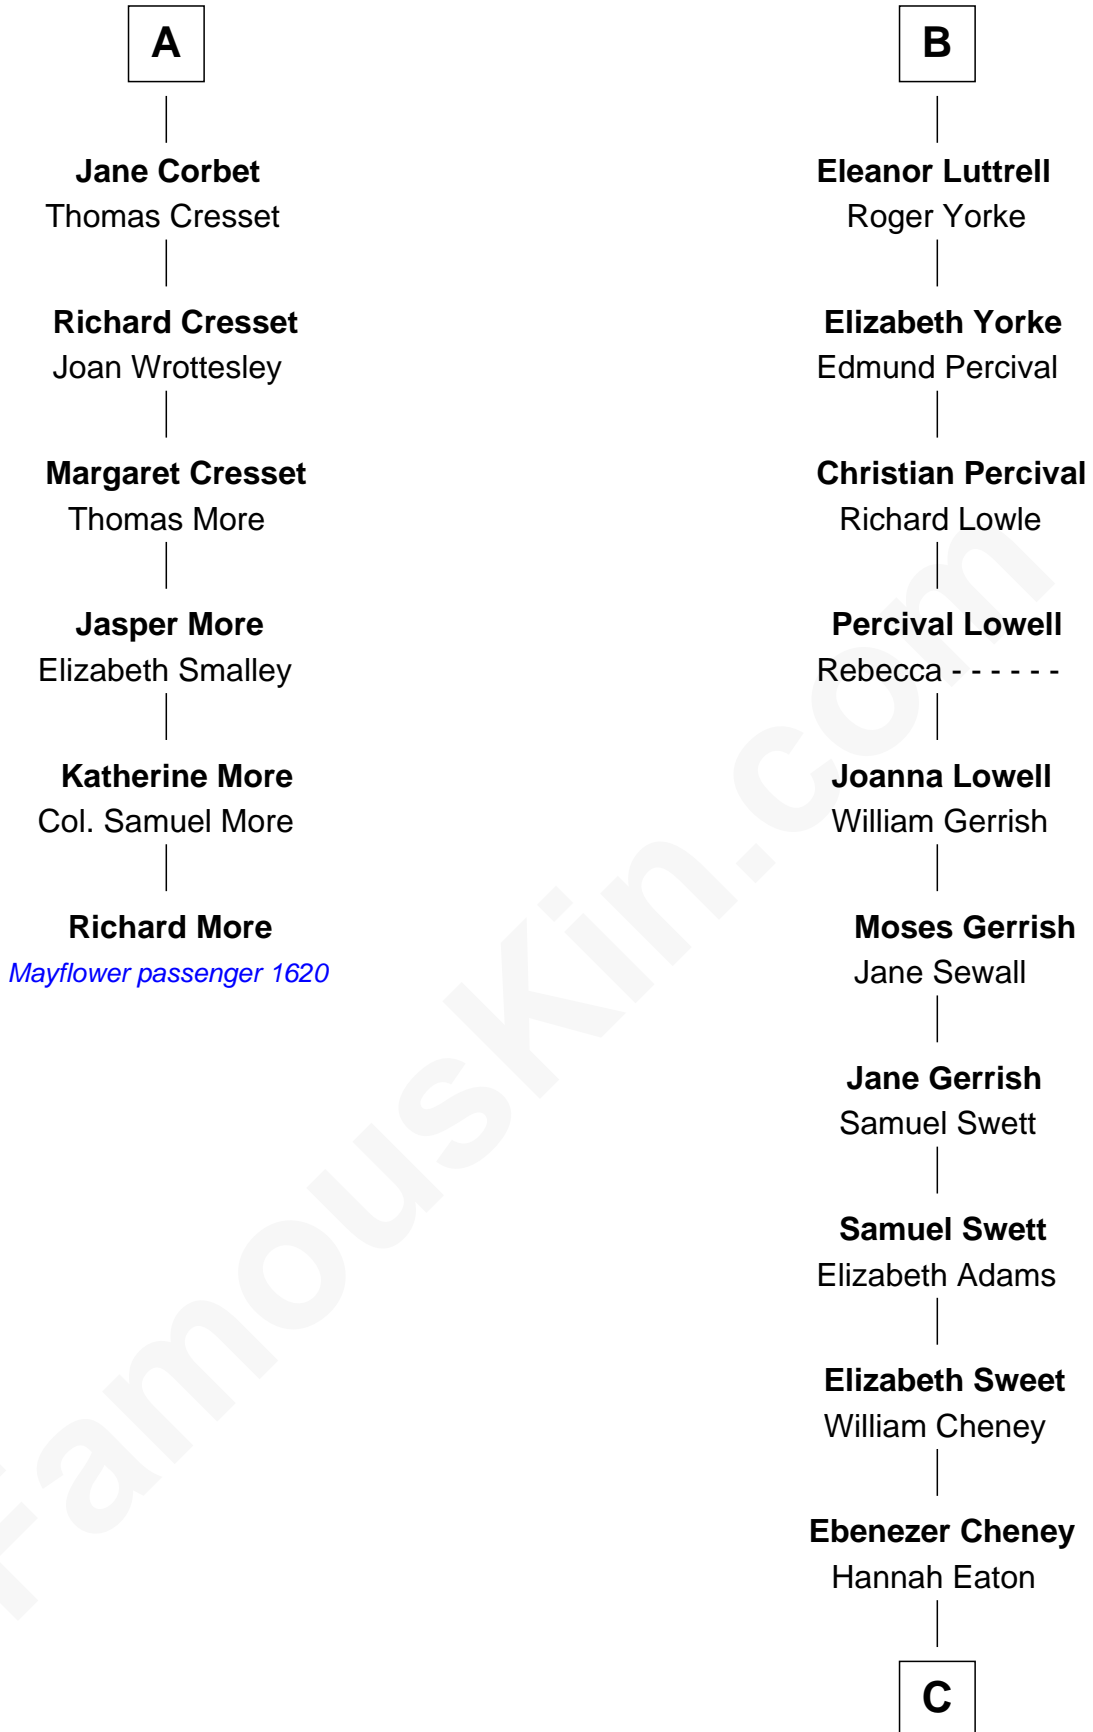

MAYFLOWER

FamousKin.com Relationship Chart of **Richard More**

(c1614 - c1696) Mayflower passenger 1620

12th cousin 9 times removed of

Dick Cheney

46th U.S. Vice-President

C

Elias Eaton Cheney

Lucy Fletcher

Samuel Fletcher Cheney

Ella A. Phillips

Thomas Herbert Cheney

Margaret E. Tyler

Richard Herbert Cheney

Marge Lorraine Dickey

Dick Cheney

46th U.S. Vice-President