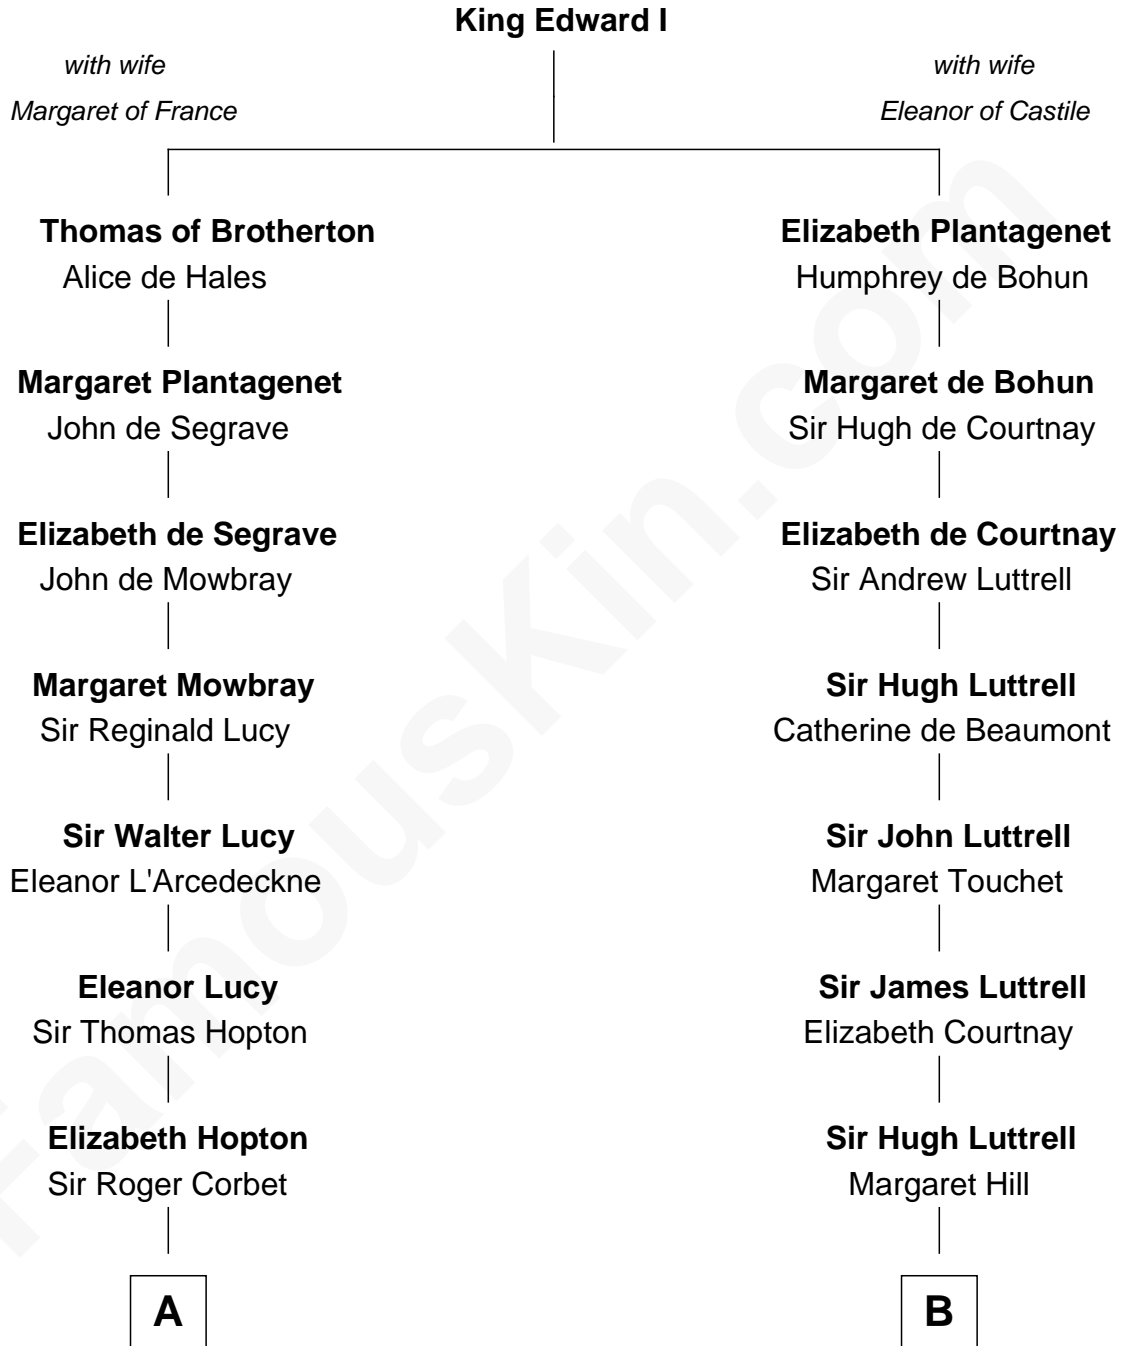

MAYFLOWER

FamousKin.com Relationship Chart of **Richard More**

(c1614 - c1696) Mayflower passenger 1620

12th cousin 9 times removed of

Dick Cheney

46th U.S. Vice-President

C

Elias Eaton Cheney

Lucy Fletcher

Samuel Fletcher Cheney

Ella A. Phillips

Thomas Herbert Cheney

Margaret E. Tyler

Richard Herbert Cheney

Marge Lorraine Dickey

Dick Cheney