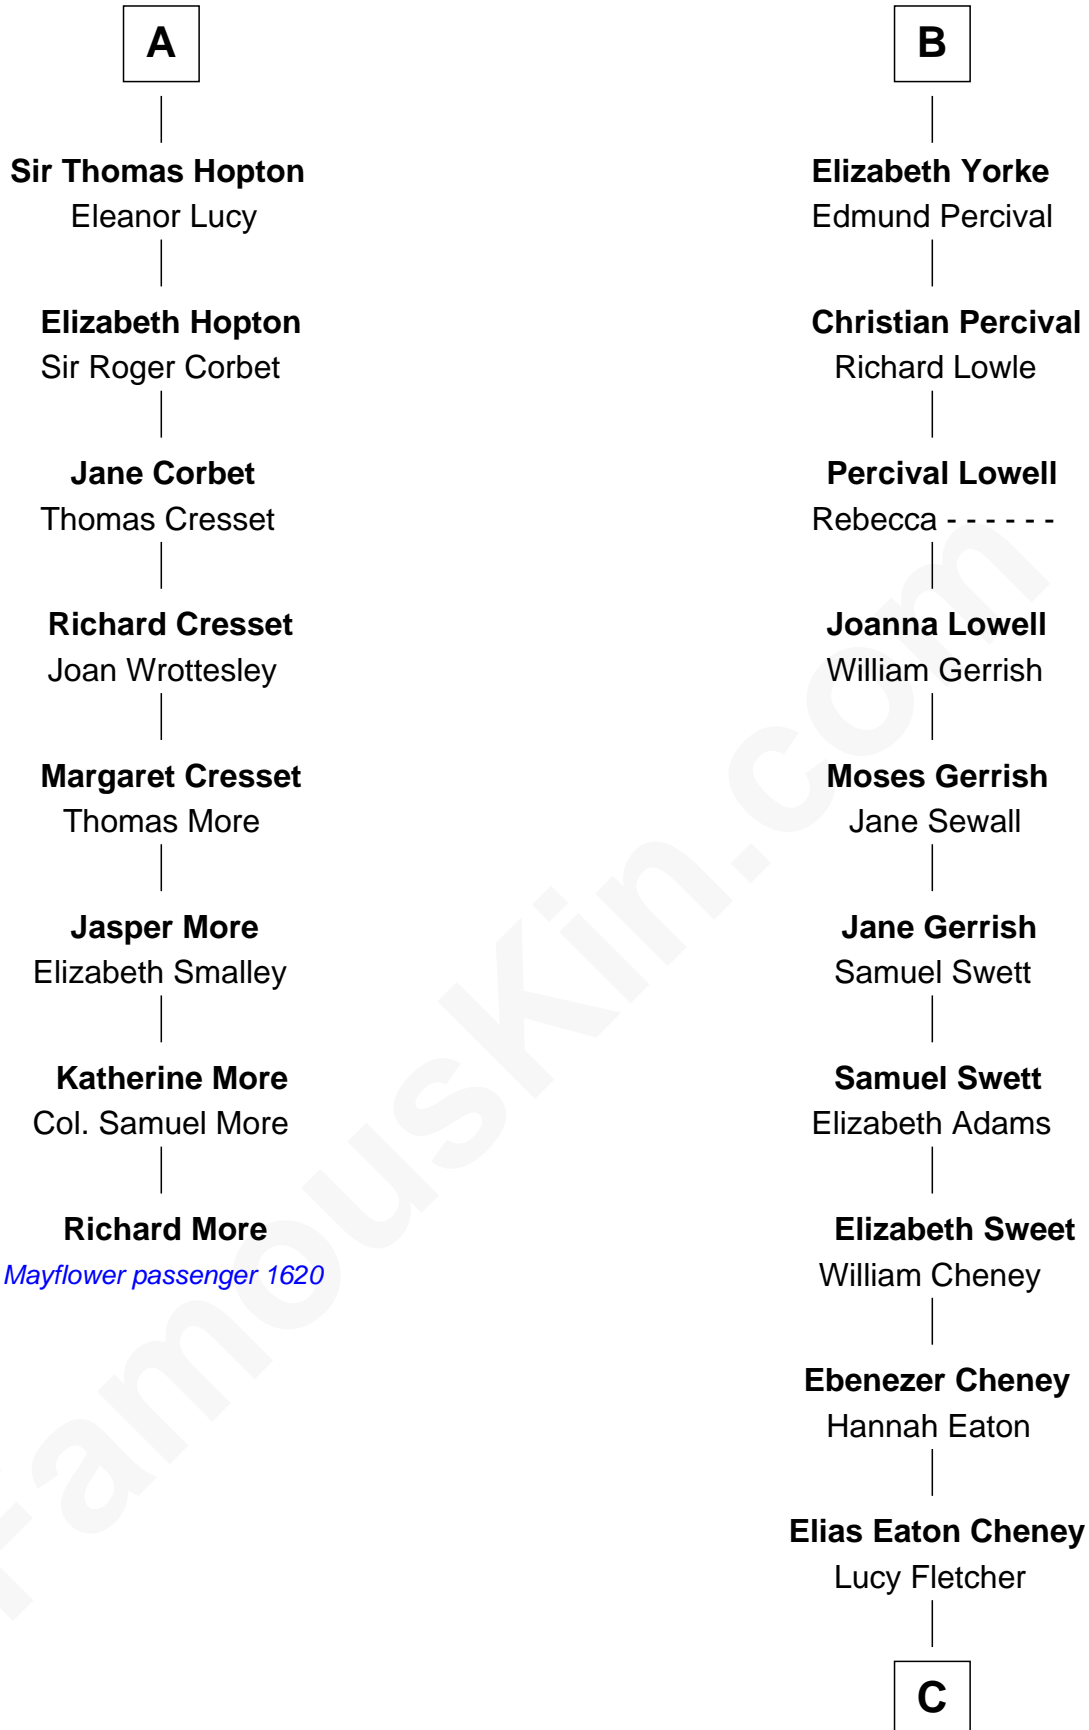

MAYFLOWER

FamousKin.com Relationship Chart of

Richard More

(c1614 - c1696) Mayflower passenger 1620

14th cousin 6 times removed of

Dick Cheney

46th U.S. Vice-President

Humphrey de Bohun

Elizabeth Plantagenet

Eleanor de Bohun

Sir James le Boteler

Pernel le Boteler

Sir Gilbert Talbot

Elizabeth Talbot

Sir Henry de Grey

Richard Grey

Sir James Luttrell

Elizabeth Courtnay

Sir Hugh Luttrell

Margaret Hill

Eleanor Luttrell

Roger Yorke

B

C

Samuel Fletcher Cheney

Ella A. Phillips

Thomas Herbert Cheney

Margaret E. Tyler

Richard Herbert Cheney

Marge Lorraine Dickey

Dick Cheney

46th U.S. Vice-President