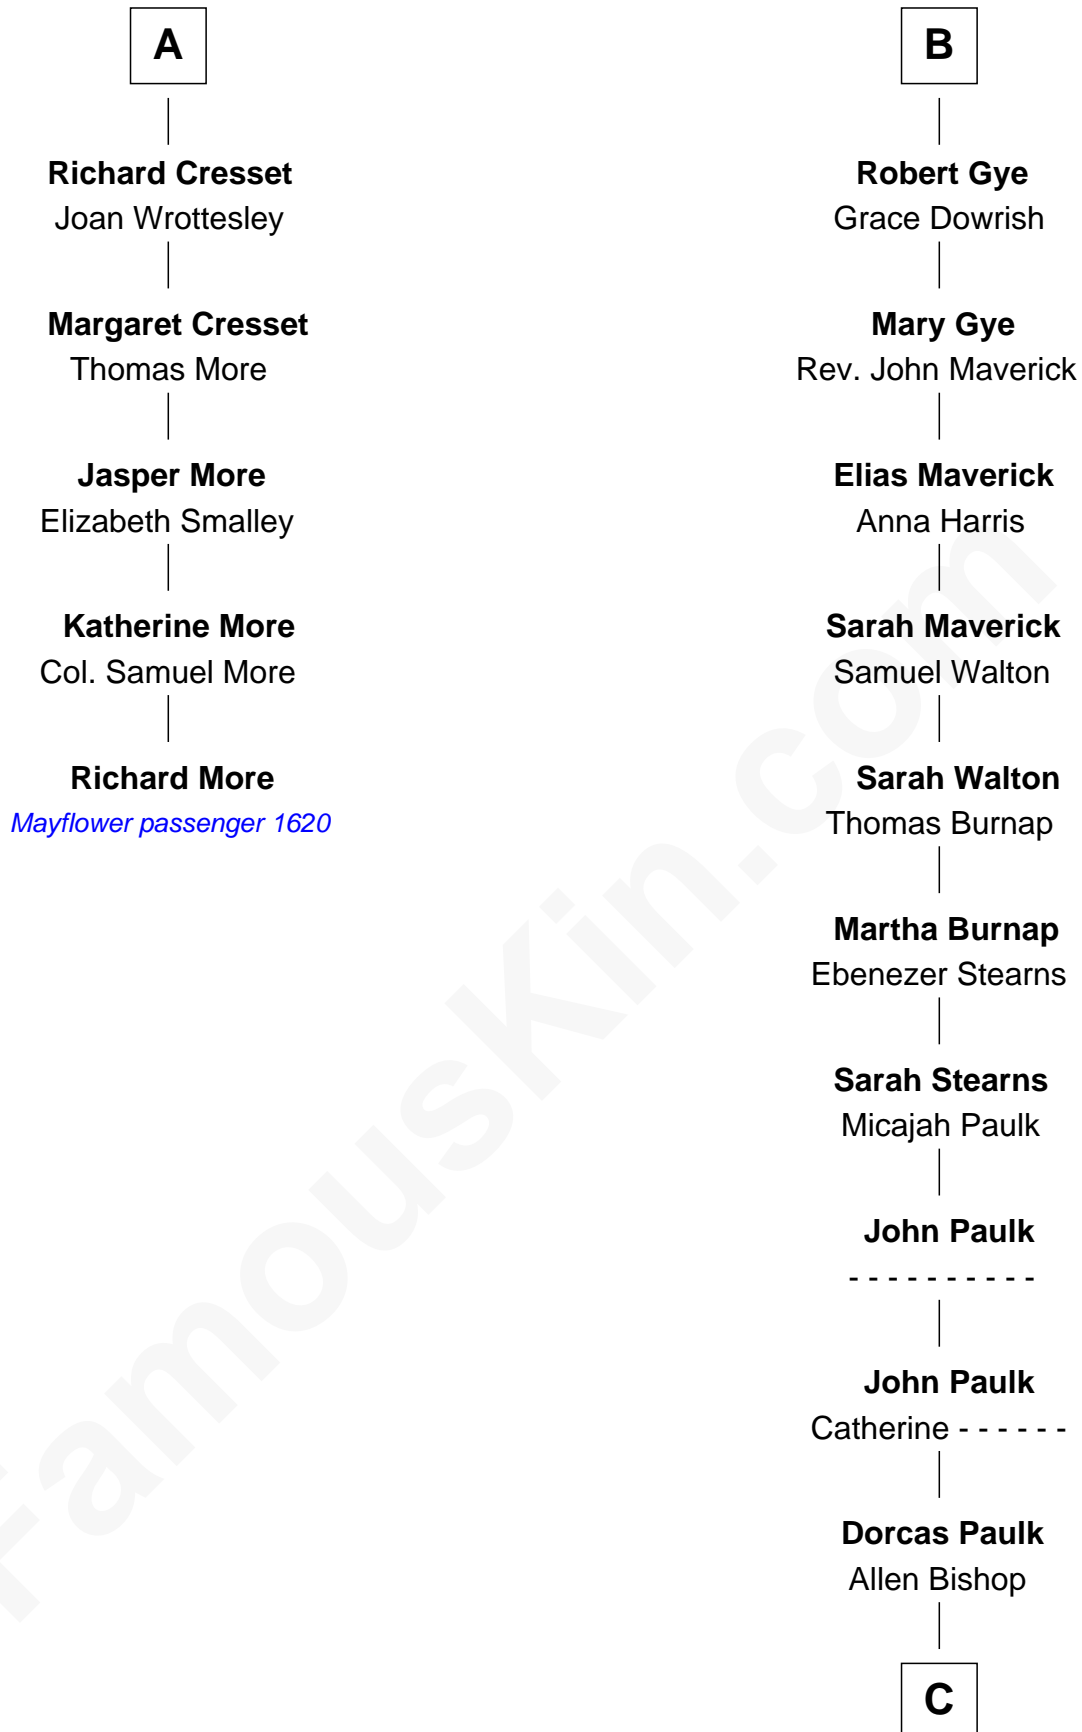

MAYFLOWER

FamousKin.com Relationship Chart of

Richard More

(c1614 - c1696) Mayflower passenger 1620

11th cousin 10 times removed of

Michael Strahan

NFL Player and TV Personality

Henry Plantagenet

Maud de Chaworth

C

William A. Bishop

Harriett Meade

Creola Mead

Jado D. Traylor

James Curtis Traylor

Caroline McCarter