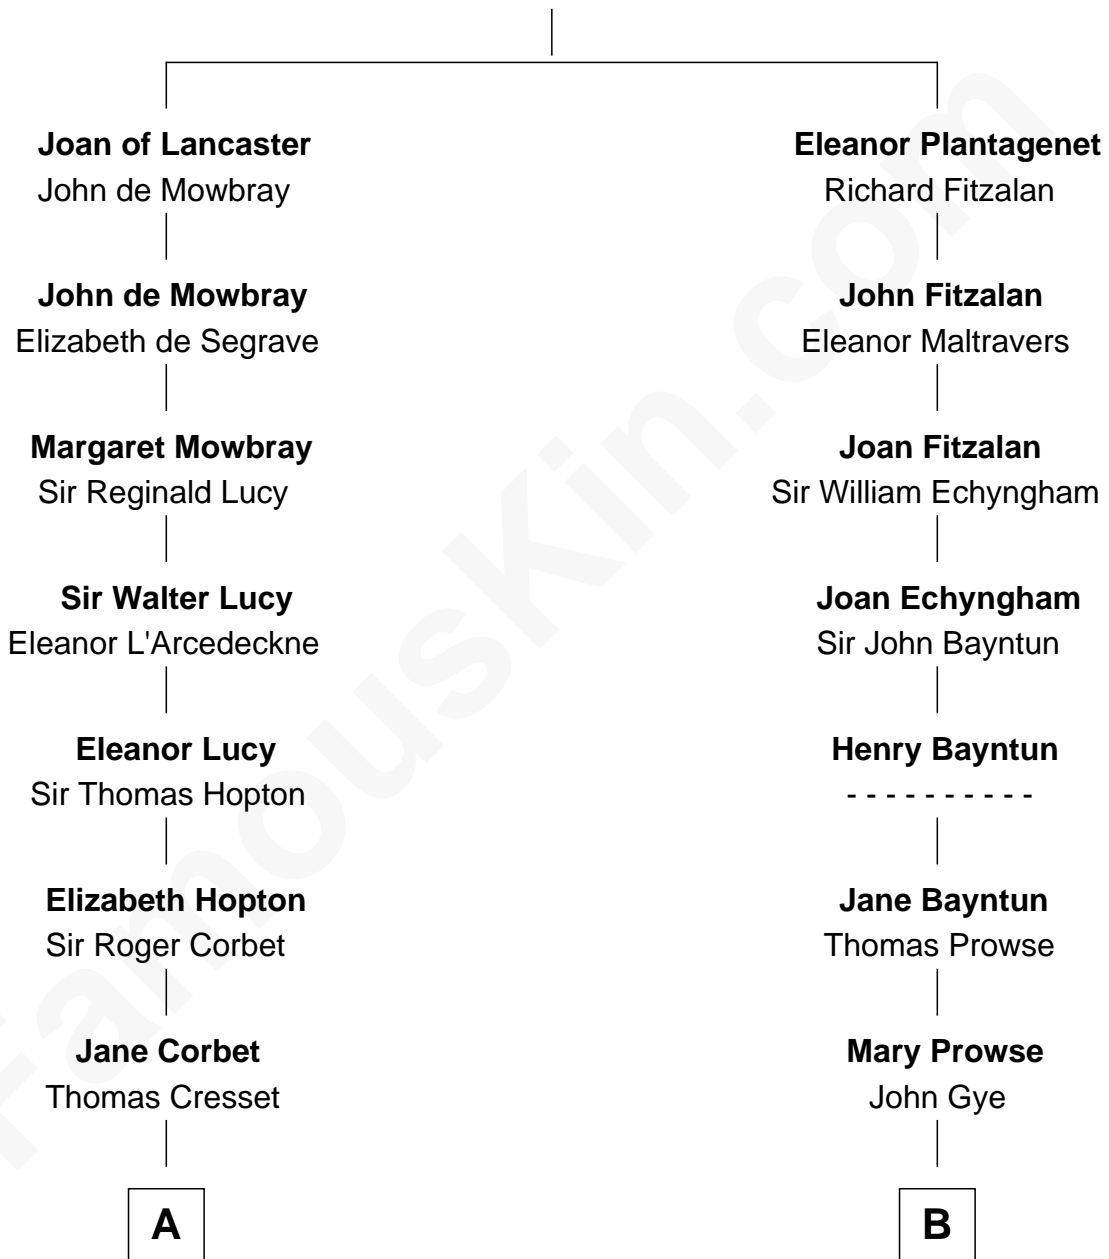

MAYFLOWER

FamousKin.com Relationship Chart of

Richard More

(c1614 - c1696) Mayflower passenger 1620

11th cousin 10 times removed of

Michael Strahan

NFL Player and TV Personality

Henry Plantagenet

Maud de Chaworth

C

William A. Bishop

Harriett Meade

Creola Mead

Jado D. Traylor

James Curtis Traylor

Caroline McCarter