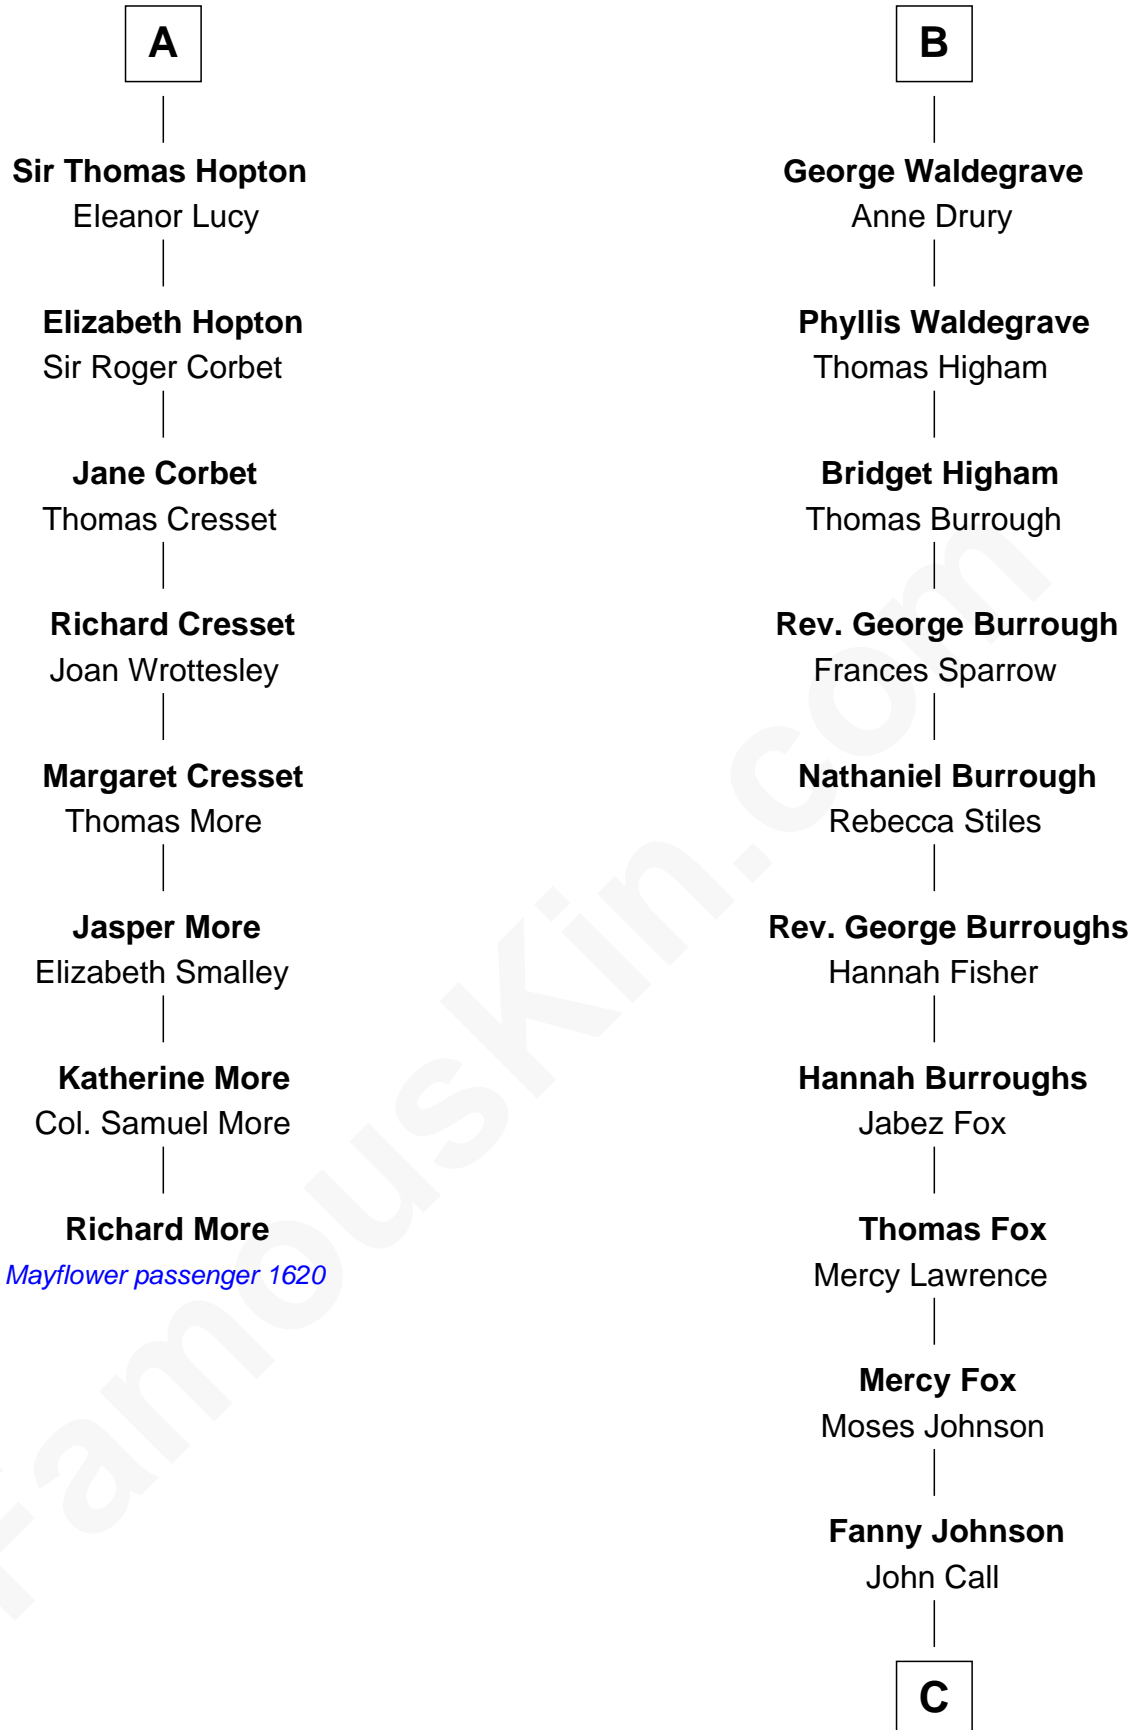

MAYFLOWER

FamousKin.com Relationship Chart of **Richard More**

(c1614 - c1696) Mayflower passenger 1620

14th cousin 6 times removed of

Walt Disney

Co-Founder of The Walt Disney Company

C

Eber Call
Violette Lawrence

Charles Call
Henrietta Gross

Flora Call
Elias Charles Disney

Walt Disney
Co-Founder of The Walt Disney Co.

FamousKin.com