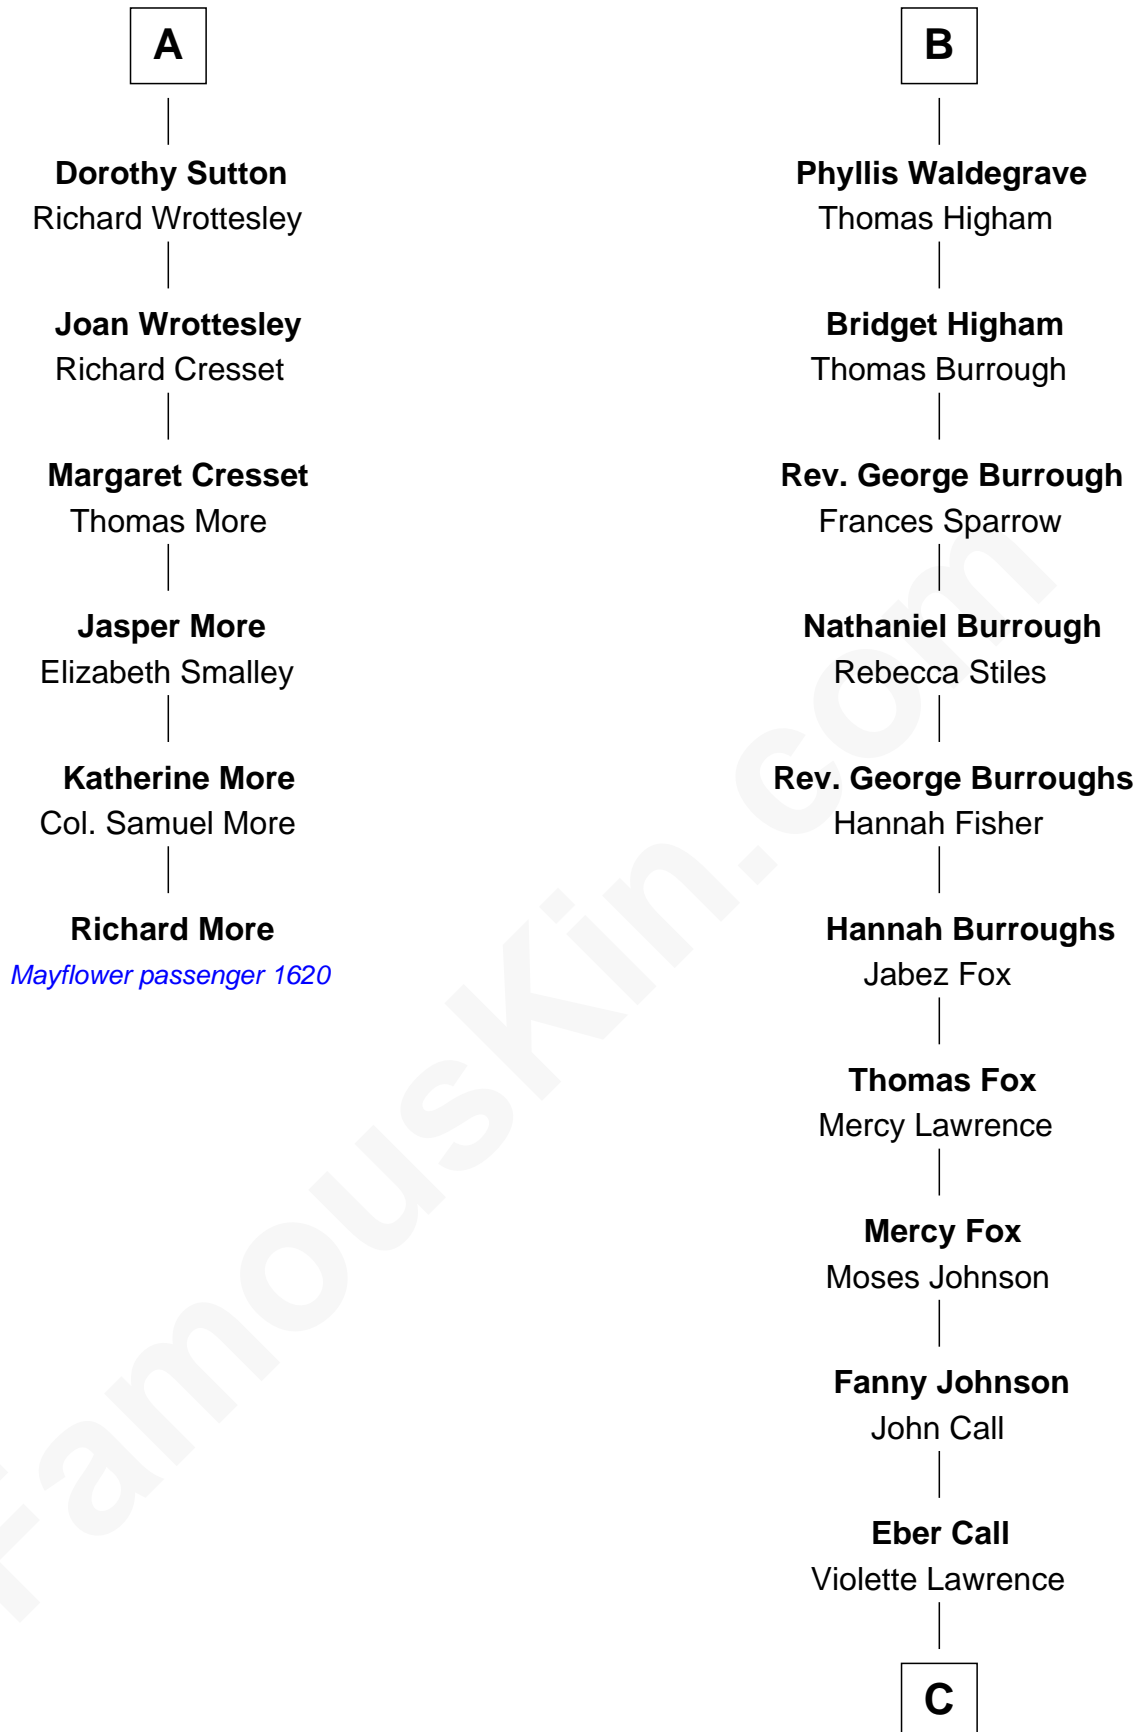

MAYFLOWER

FamousKin.com Relationship Chart of

Richard More

(c1614 - c1696) Mayflower passenger 1620

12th cousin 7 times removed of

Walt Disney

Co-Founder of The Walt Disney Company

Bartholomew de Badlesmere

Margaret de Clare

Elizabeth de Badlesmere

Sir Edmund Mortimer

Sir Roger de Mortimer

Philippa de Montagu

Edmund Mortimer

Philippa Plantagenet

Elizabeth Mortimer

Margaret de Badlesmere

Sir John de Tivetot

Sir Robert de Tivetot

Margaret Deincourt

Elizabeth de Tivetot

Sir Philip le Despencer

Margery Despencer

Sir Roger Wentworth

Henry Wentworth

Elizabeth Howard

Margery Wentworth

Sir William Waldegrave

George Waldegrave

Anne Drury

B

C