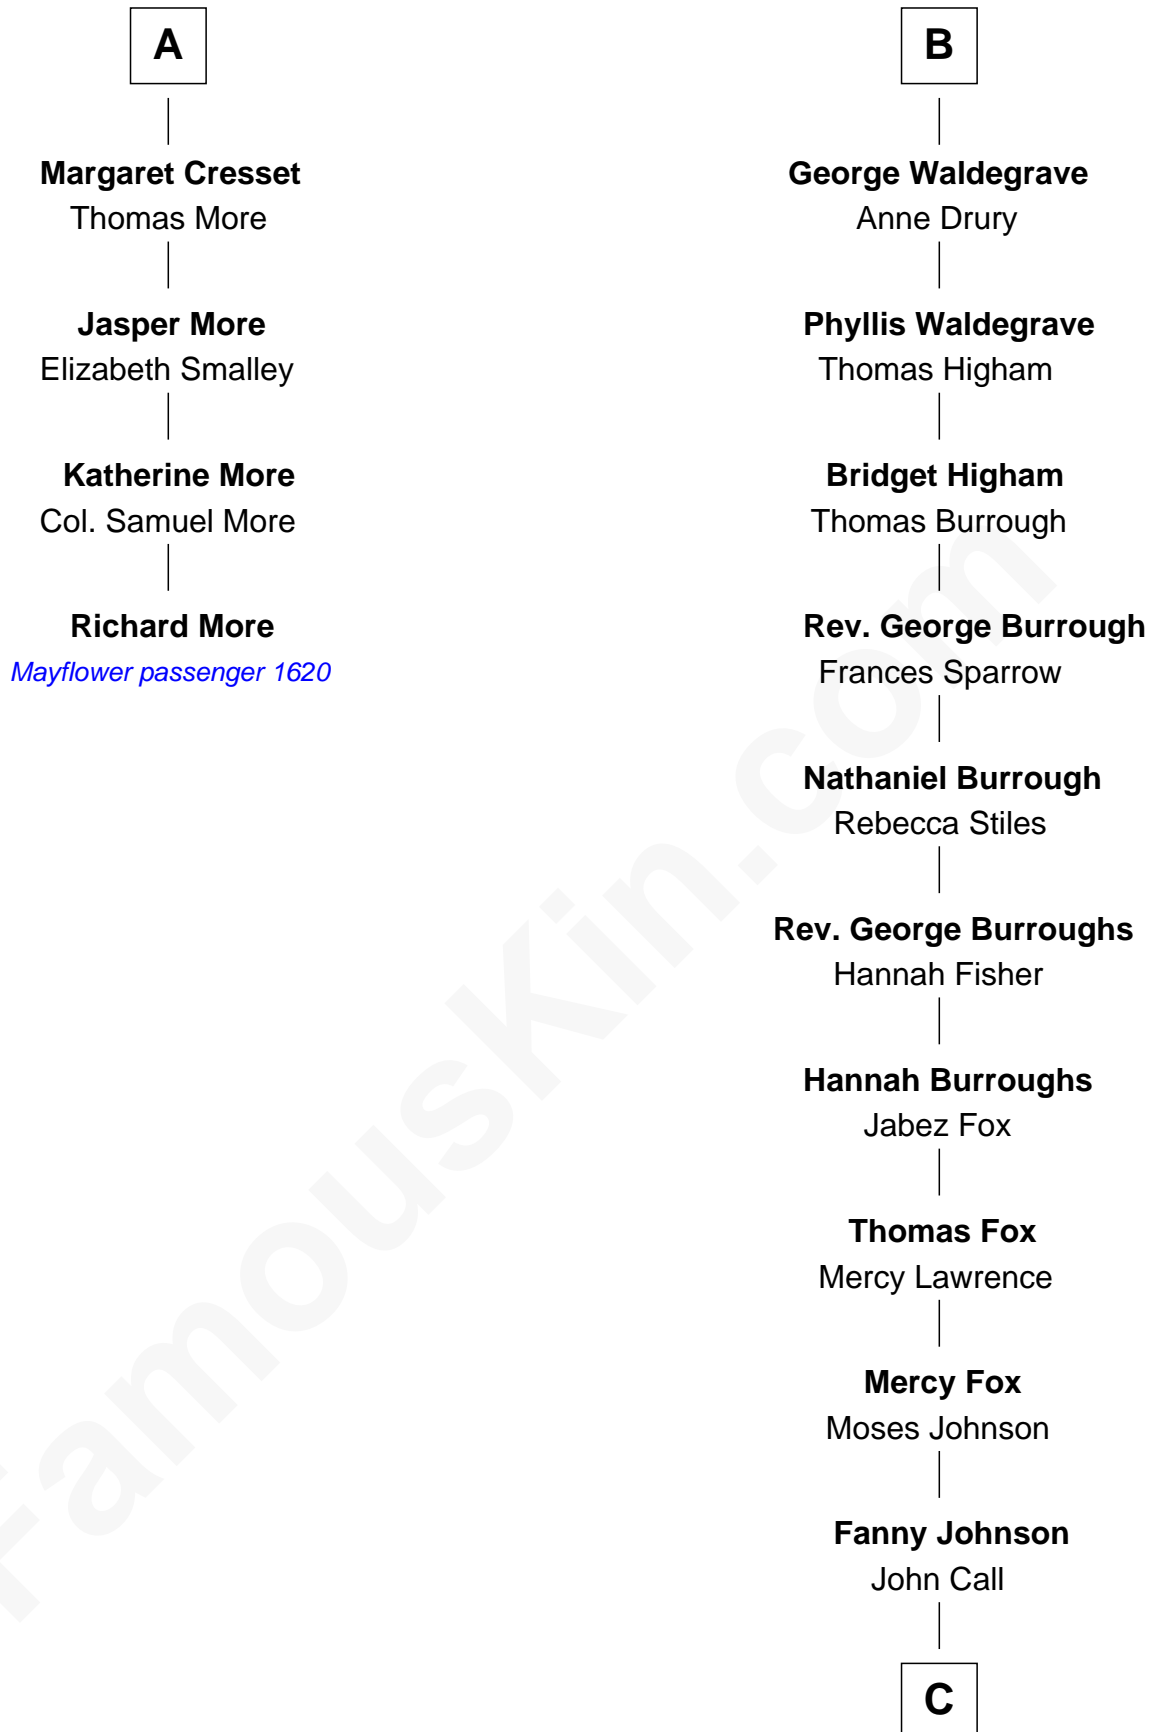

MAYFLOWER

FamousKin.com Relationship Chart of

Richard More

(c1614 - c1696) Mayflower passenger 1620

10th cousin 10 times removed of

Walt Disney

Co-Founder of The Walt Disney Company

Eudo la Zouche
Milicent de Cantilupe

Eve la Zouche
Sir Maurice de Berkeley

Thomas de Berkeley
Katherine de Clyvedon

Sir John Berkeley
Elizabeth Betteshorne

Elizabeth Berkeley
Sir John Sutton

Sir Edmund Sutton
Matilda Clifford

Dorothy Sutton
Richard Wrottesley

Joan Wrottesley
Richard Cresset

A

Sir William la Zouche
Maud Lovel

Milicent la Zouche
Sir William Deincourt

Margaret Deincourt
Sir Robert de Tibetot

Elizabeth de Tibetot
Sir Philip le Despencer

Margery Despencer
Sir Roger Wentworth

Henry Wentworth
Elizabeth Howard

Margery Wentworth
Sir William Waldegrave

B

C

—
Eber Call
Violette Lawrence

—
Charles Call
Henrietta Gross

—
Flora Call
Elias Charles Disney

—
Walt Disney
Co-Founder of The Walt Disney Co.