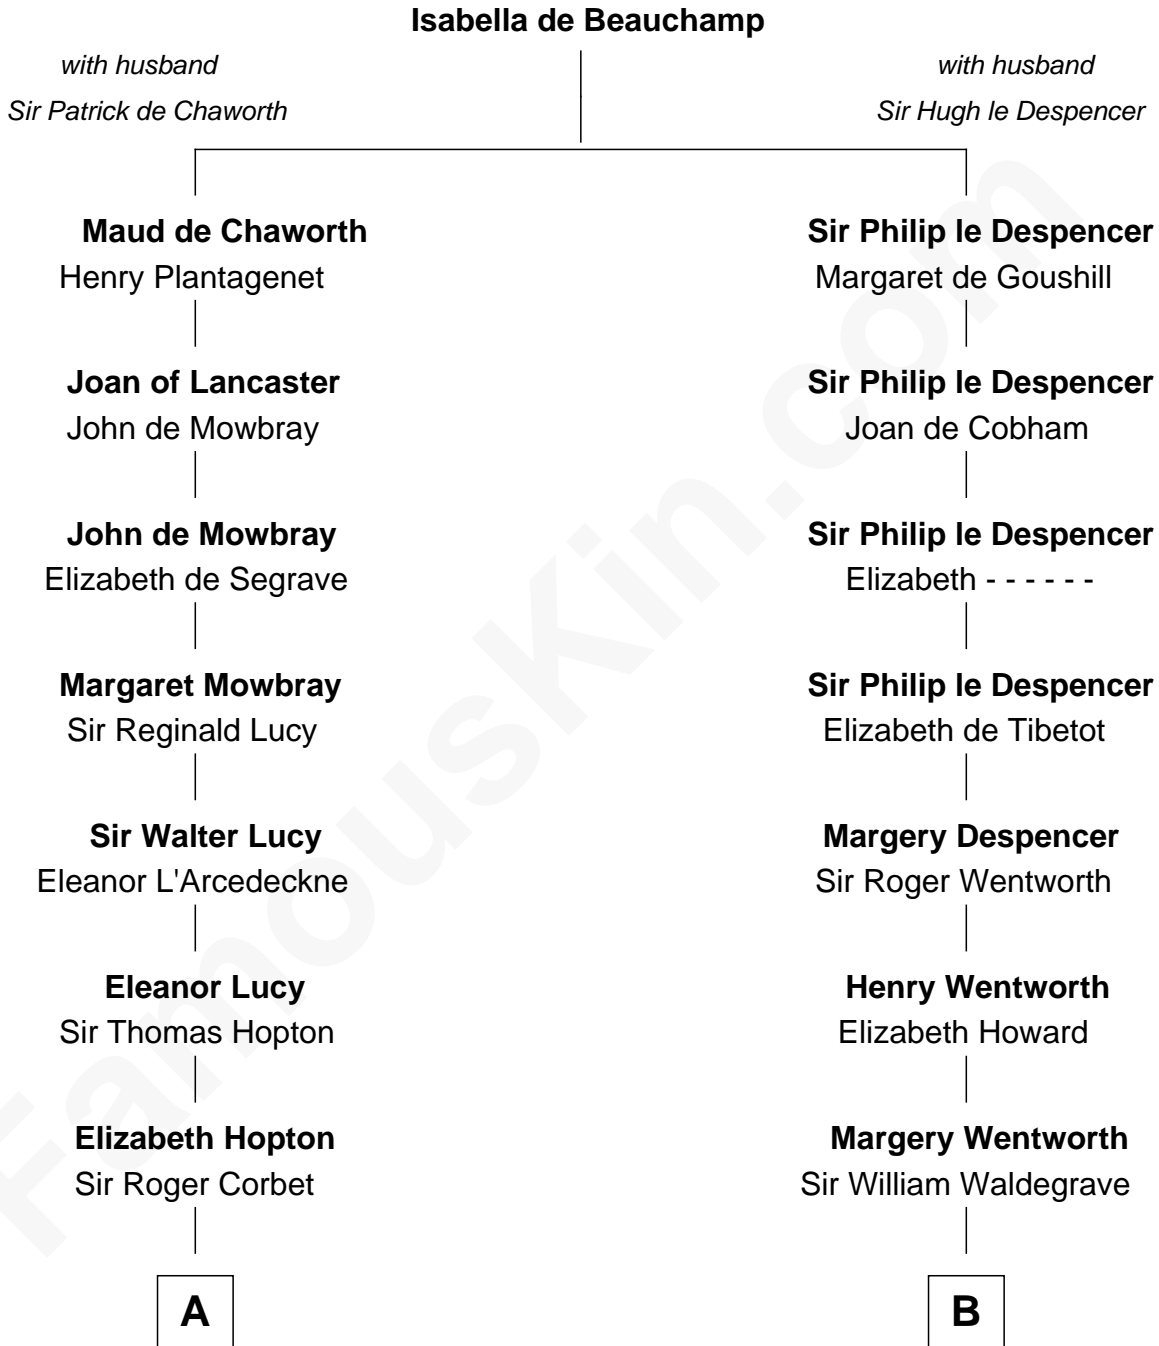

**MAYFLOWER**

# FamousKin.com Relationship Chart of

**Richard More**

(c1614 - c1696) Mayflower passenger 1620

12th cousin of

**Rev. George Burroughs**

Executed for Witchcraft, Salem 1692

**A**

**Jane Corbet**  
Thomas Cresset

**Richard Cresset**  
Joan Wrottesley

**Margaret Cresset**  
Thomas More

**Jasper More**  
Elizabeth Smalley

**Katherine More**  
Col. Samuel More

**Richard More**  
*Mayflower passenger 1620*

**B**

**George Waldegrave**  
Anne Drury

**Phyllis Waldegrave**  
Thomas Higham

**Bridget Higham**  
Thomas Burrough

**Rev. George Burrough**  
Frances Sparrow

**Nathaniel Burrough**  
Rebecca Stiles

**Rev. George Burroughs**  
*Salem Witch Trials 1692*