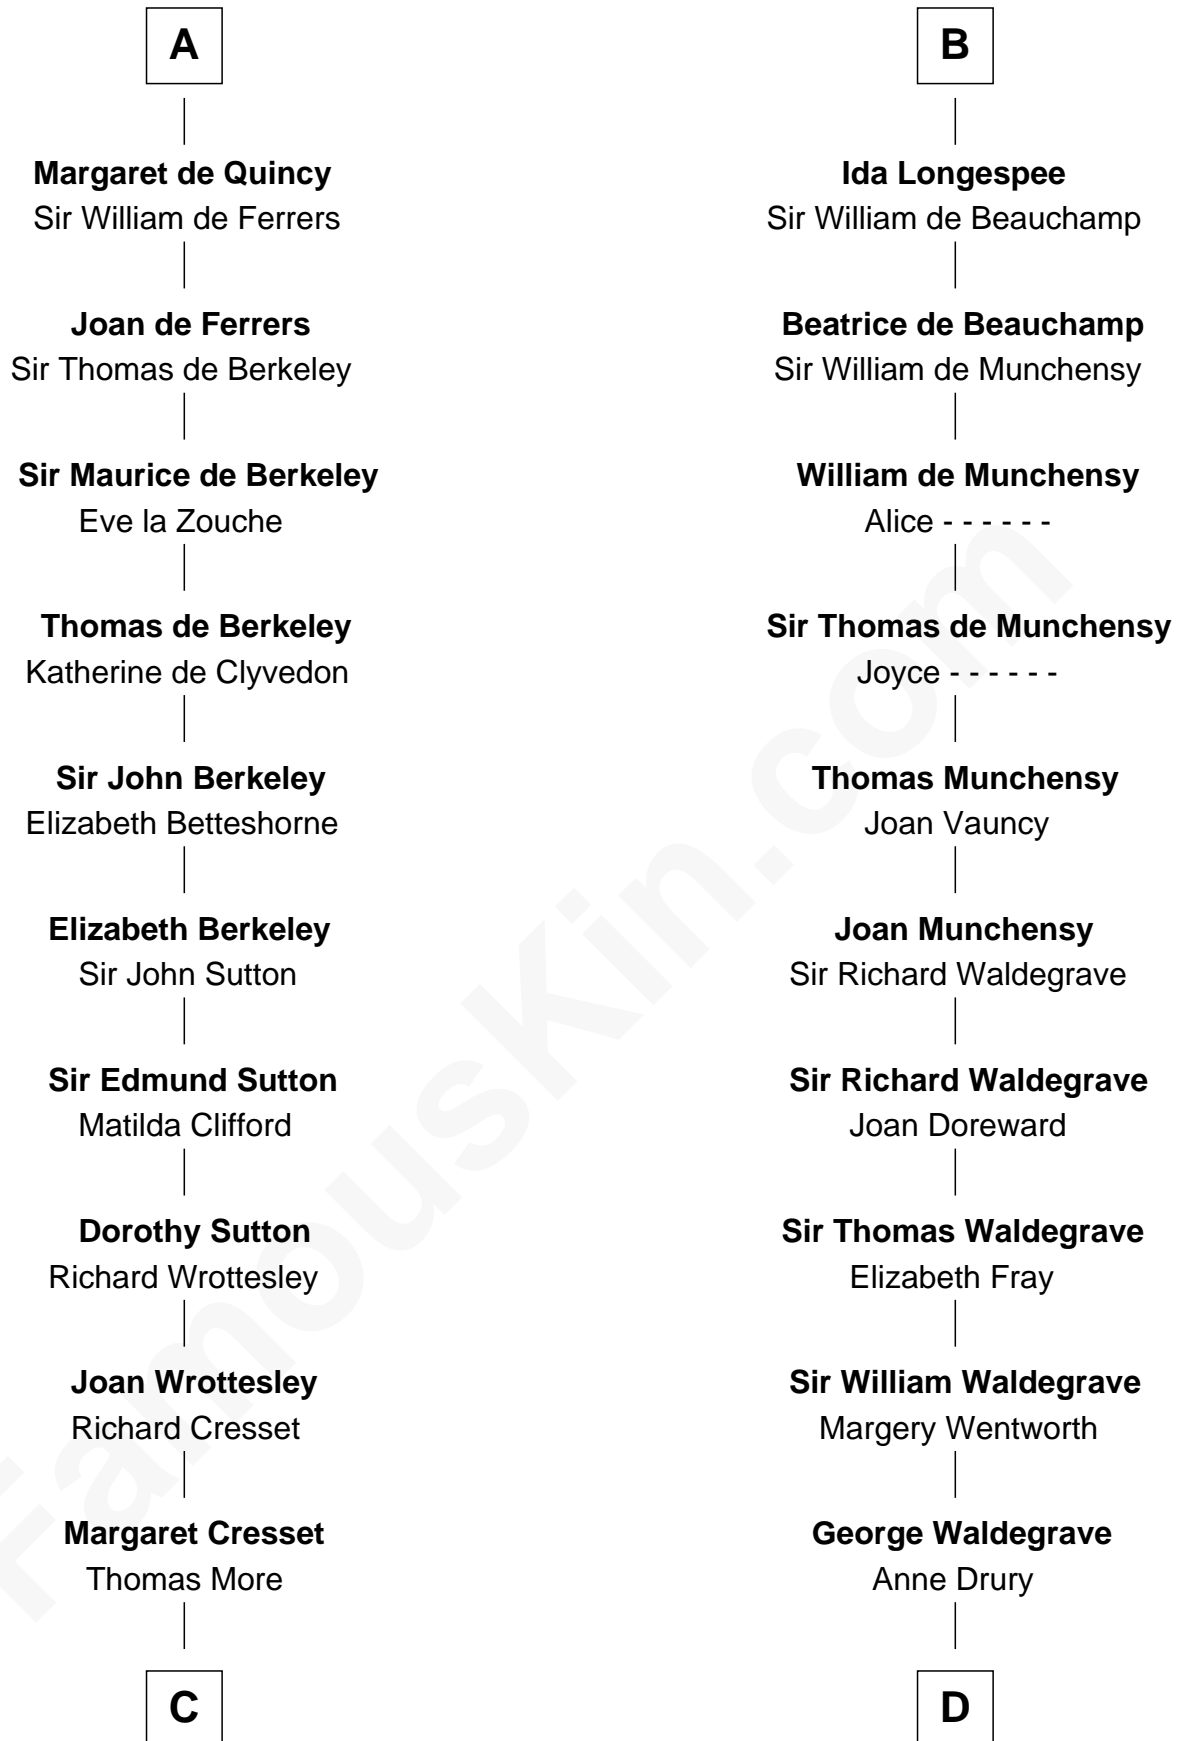

MAYFLOWER

FamousKin.com Relationship Chart of Richard More

(c1614 - c1696) Mayflower passenger 1620

19th cousin 2 times removed of

Rev. George Burroughs

Executed for Witchcraft, Salem 1692

Rainier V of Hainault

Matilde - - - - -

Richildis of Hainault
Baldwin VI of Flanders

Gilbert de Gant
Alice de Montfort

Filia de Gant
Ivo de Grantmesnil

Hugh de Grantmesnil

Petronella de Grantmesnil
Robert de Beaumont

Margaret de Beaumont
Sir Saher IV de Quincy

Sir Roger de Quincy
Helen of Galloway

A

Richildis of Hainault
Baldwin VI of Flanders

Baldwin II of Hainault
Ida of Louvain

Baldwin III of Hainault
Yolande of Guelders

Ida of Hainault
Roger de Tony

Sir Ralph de Tony
Margaret Beaumont

Ida de Tony
Henry II, King of England

Sir William Longespee
Ela of Salisbury

B

C

Jasper More
Elizabeth Smalley

Katherine More
Col. Samuel More

Richard More
Mayflower passenger 1620

D