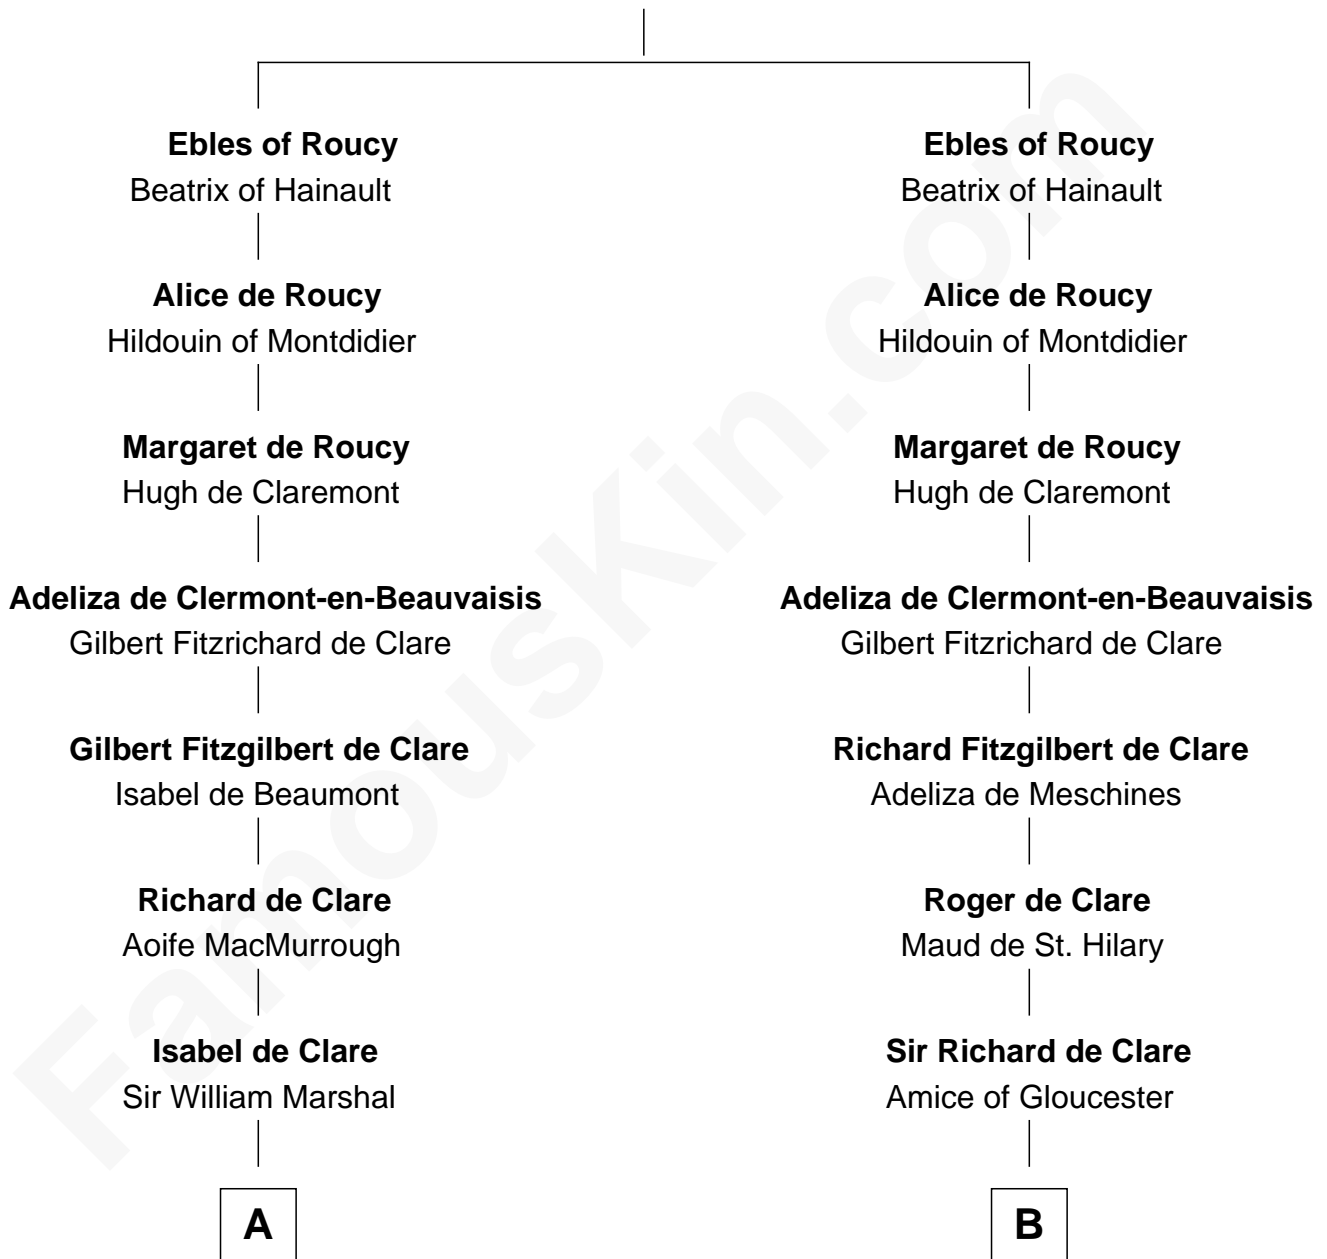

MAYFLOWER

FamousKin.com Relationship Chart of

Richard More

(c1614 - c1696) *Mayflower passenger 1620*

19th cousin 1 time removed of

Mary Stuart

Queen of Scots

Giselbert de Roucy

C

Margaret Cresset

Thomas More

Jasper More

Elizabeth Smalley

Katherine More

Col. Samuel More

Richard More

Mayflower passenger 1620

D

James IV, King of Scotland

Margaret Tudor

James V, King of Scotland

Mary of Guise

Mary Stuart

Queen of Scots