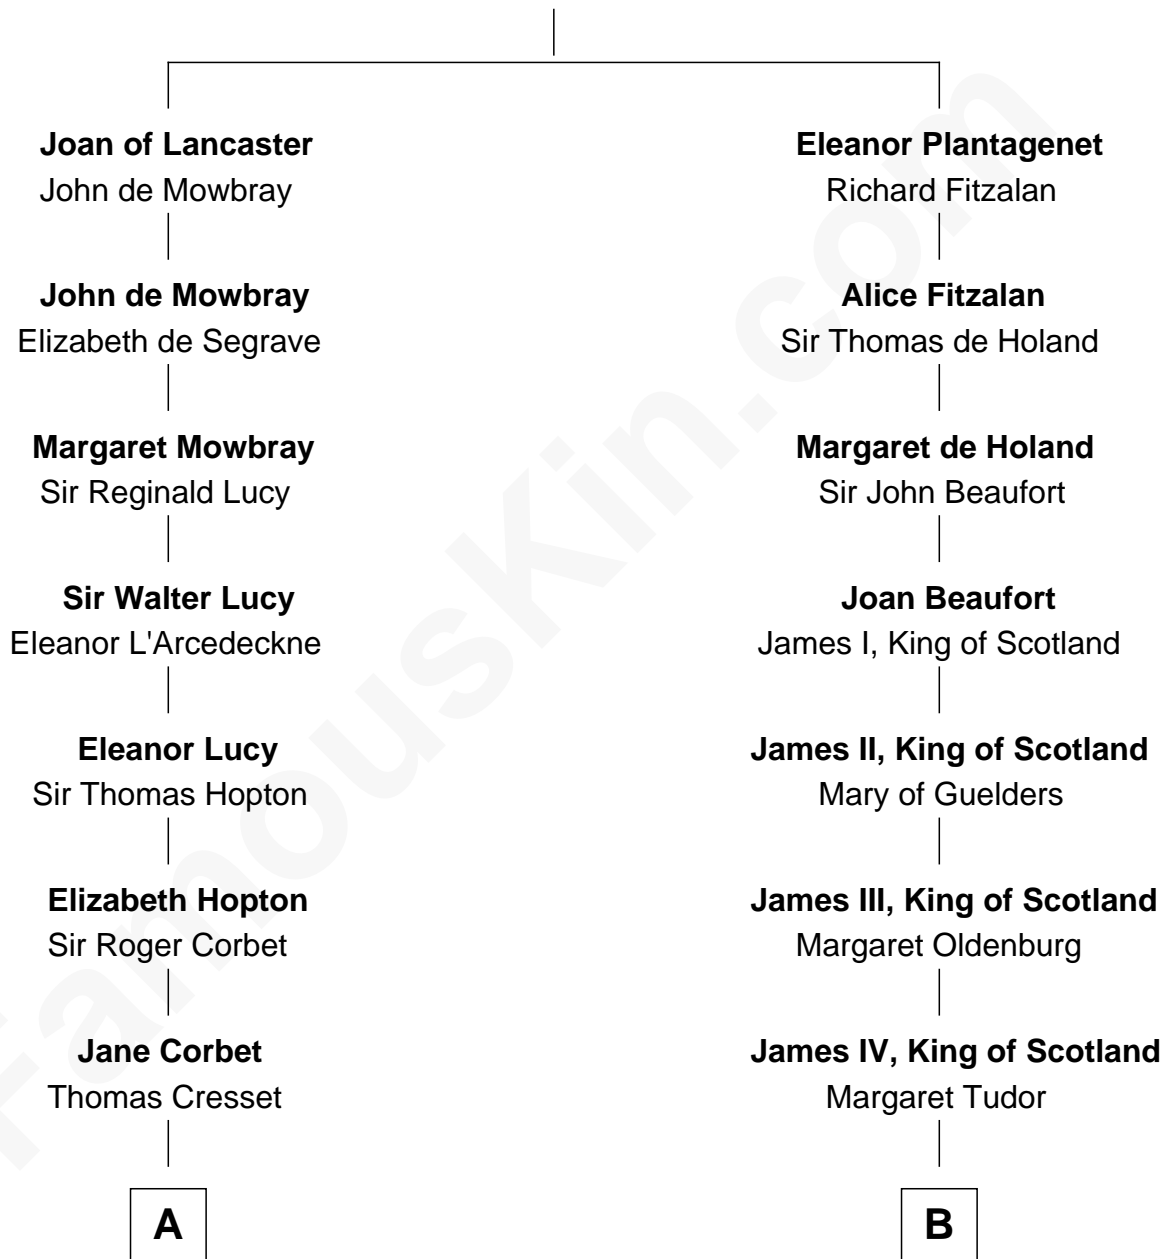

MAYFLOWER

FamousKin.com Relationship Chart of

Richard More

(c1614 - c1696) Mayflower passenger 1620

8th cousin 3 times removed of

Mary Stuart

Queen of Scots

Henry Plantagenet

Maud de Chaworth

A

Richard Cresset

Joan Wrottesley

Margaret Cresset

Thomas More

Jasper More

Elizabeth Smalley

Katherine More

Col. Samuel More

Richard More

Mayflower passenger 1620

B

James V, King of Scotland

Mary of Guise

Mary Stuart