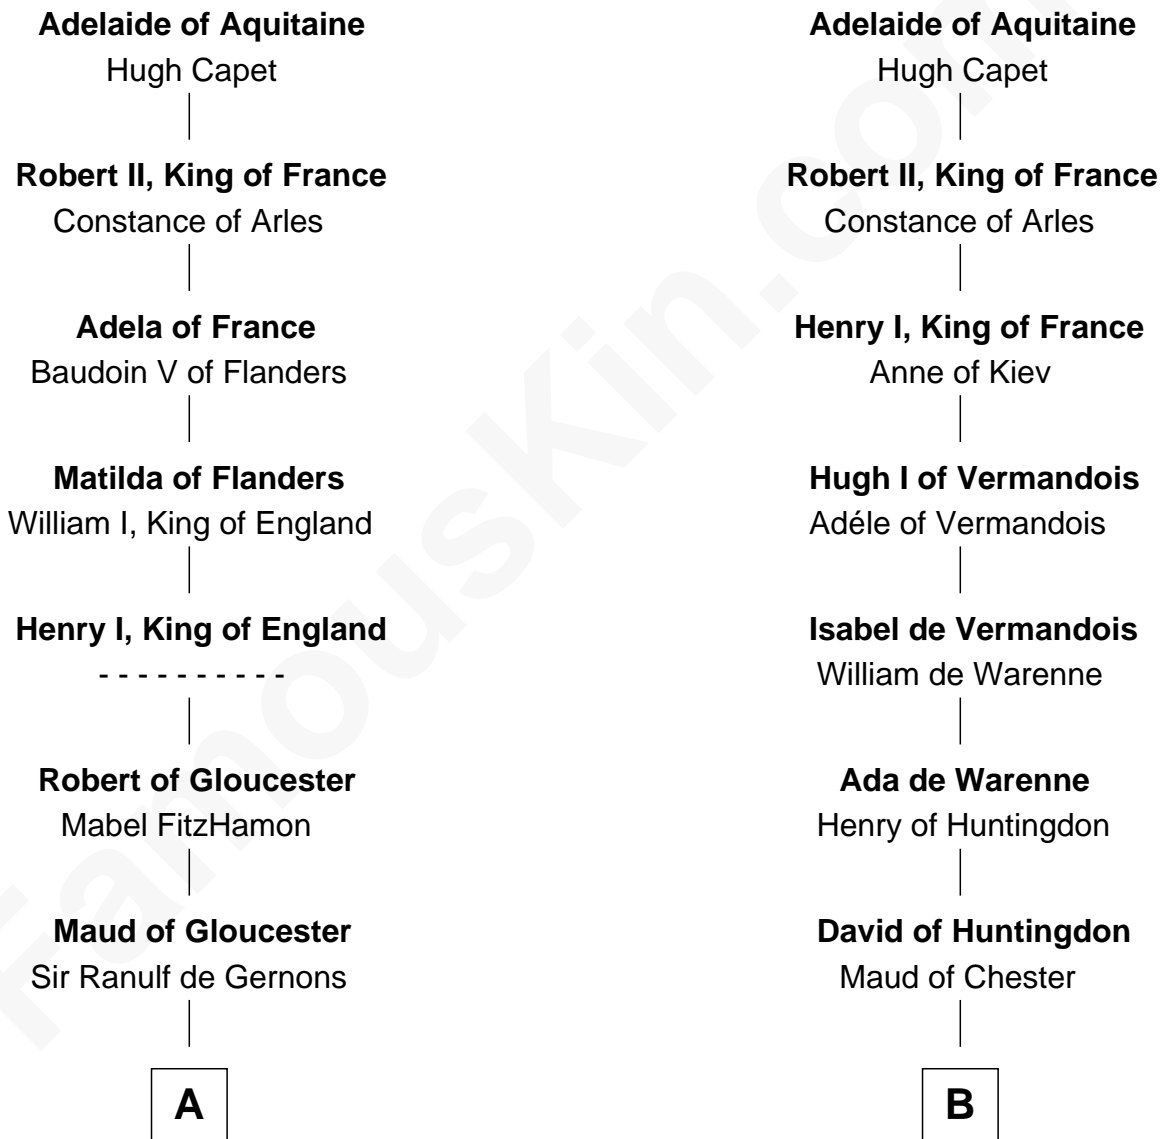

MAYFLOWER

FamousKin.com Relationship Chart of

Richard More

(c1614 - c1696) *Mayflower passenger 1620*

19th cousin 2 times removed of

Mary Stuart

Queen of Scots

William III of Aquitaine

Adele of Normandy

C

Richard Cresset
Joan Wrottesley

Margaret Cresset
Thomas More

Jasper More
Elizabeth Smalley

Katherine More
Col. Samuel More

Richard More
Mayflower passenger 1620

D

James IV, King of Scotland
Margaret Tudor

James V, King of Scotland
Mary of Guise

Mary Stuart
Queen of Scots

FamousKin.com