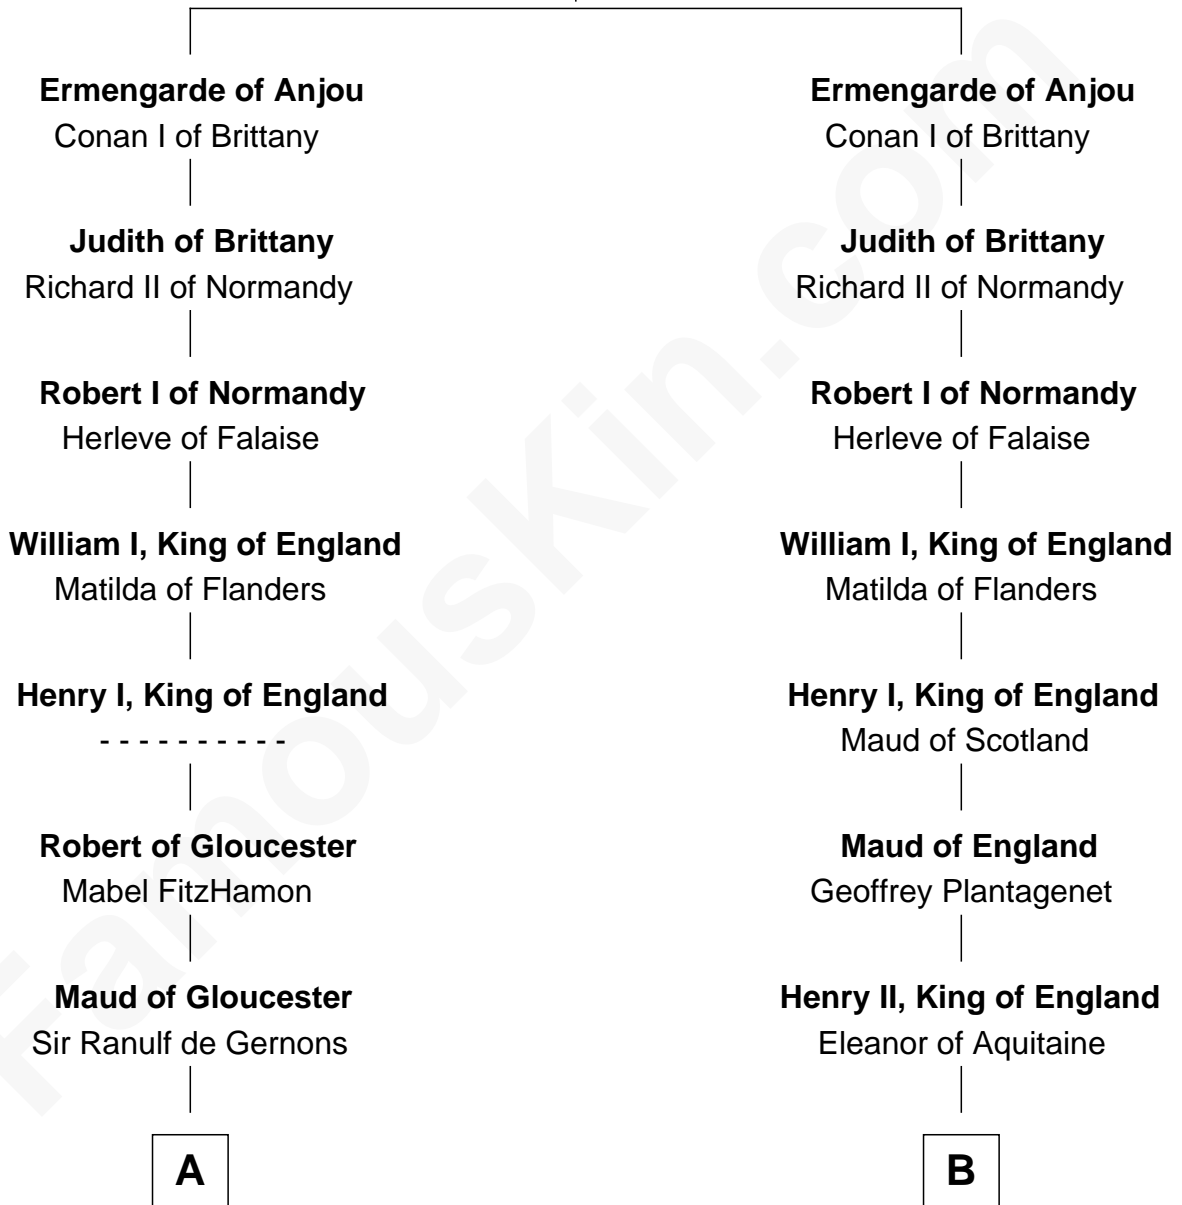

MAYFLOWER

FamousKin.com Relationship Chart of **Richard More**

(c1614 - c1696) Mayflower passenger 1620

19th cousin 2 times removed of

Mary Stuart
Queen of Scots

Geoffroi I Grisegonelle
Adele of Troyes

C

Richard Cresset

Joan Wrottesley

Margaret Cresset

Thomas More

Jasper More

Elizabeth Smalley

Katherine More

Col. Samuel More

Richard More

Mayflower passenger 1620

D

James IV, King of Scotland

Margaret Tudor

James V, King of Scotland

Mary of Guise

Mary Stuart

Queen of Scots