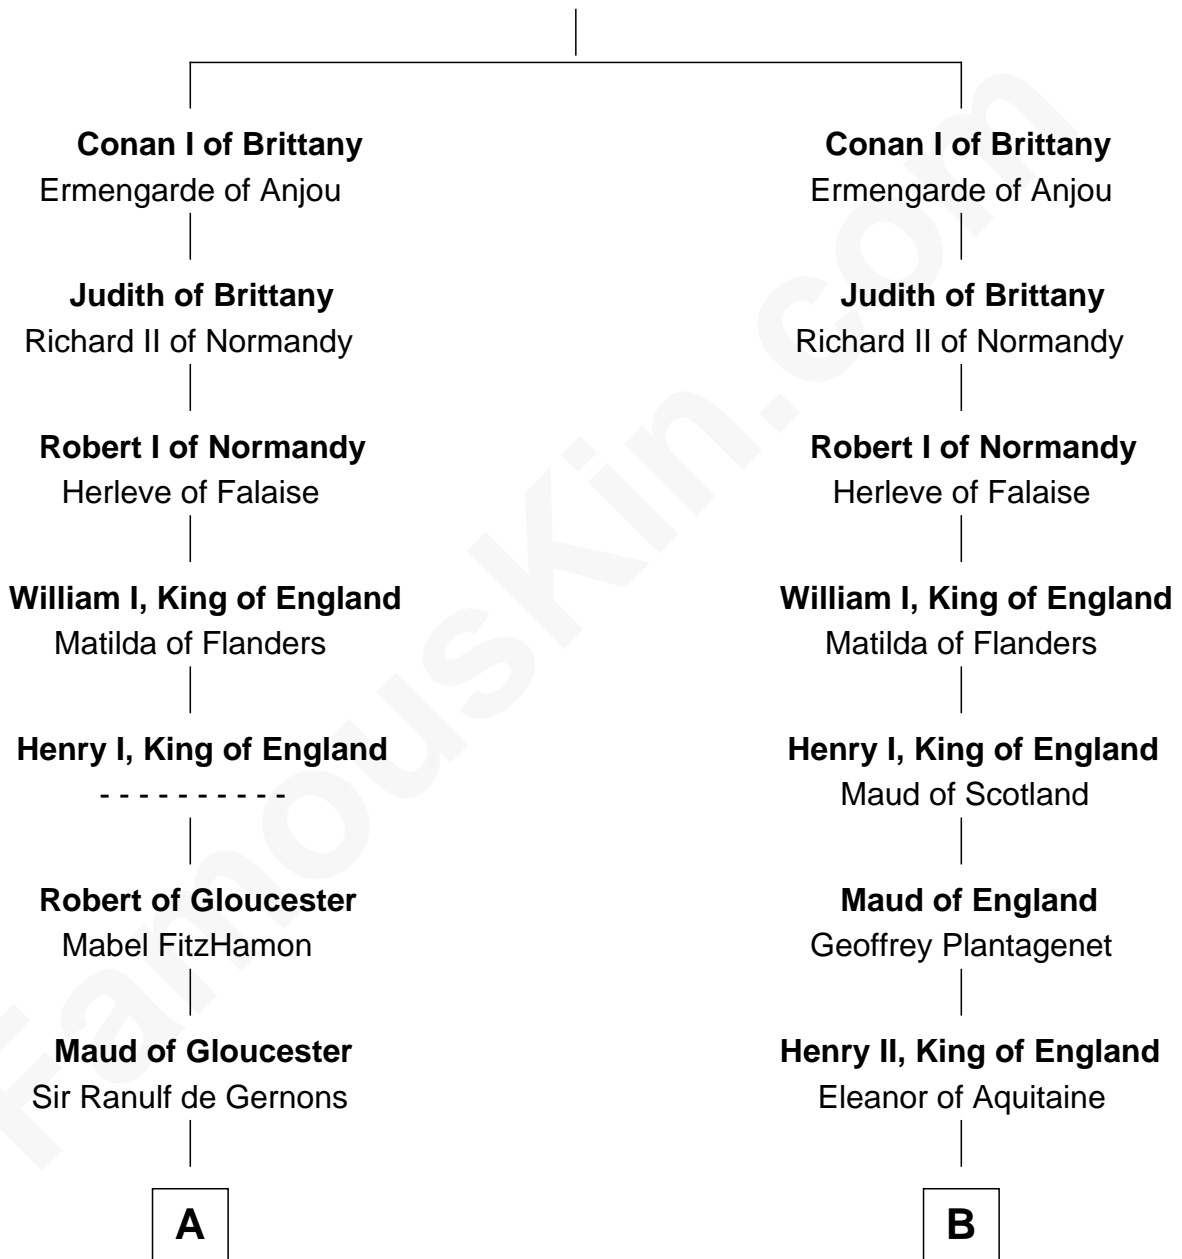

**MAYFLOWER**

# FamousKin.com Relationship Chart of **Richard More**

(c1614 - c1696) *Mayflower passenger 1620*

19th cousin 2 times removed of

**Mary Stuart**  
*Queen of Scots*

**Judicael Berengar**

**C**

**Richard Cresset**  
Joan Wrottesley

**Margaret Cresset**  
Thomas More

**Jasper More**  
Elizabeth Smalley

**Katherine More**  
Col. Samuel More

**Richard More**  
*Mayflower passenger 1620*

**D**

**James IV, King of Scotland**  
Margaret Tudor

**James V, King of Scotland**  
Mary of Guise

**Mary Stuart**  
*Queen of Scots*

FamousKin.com