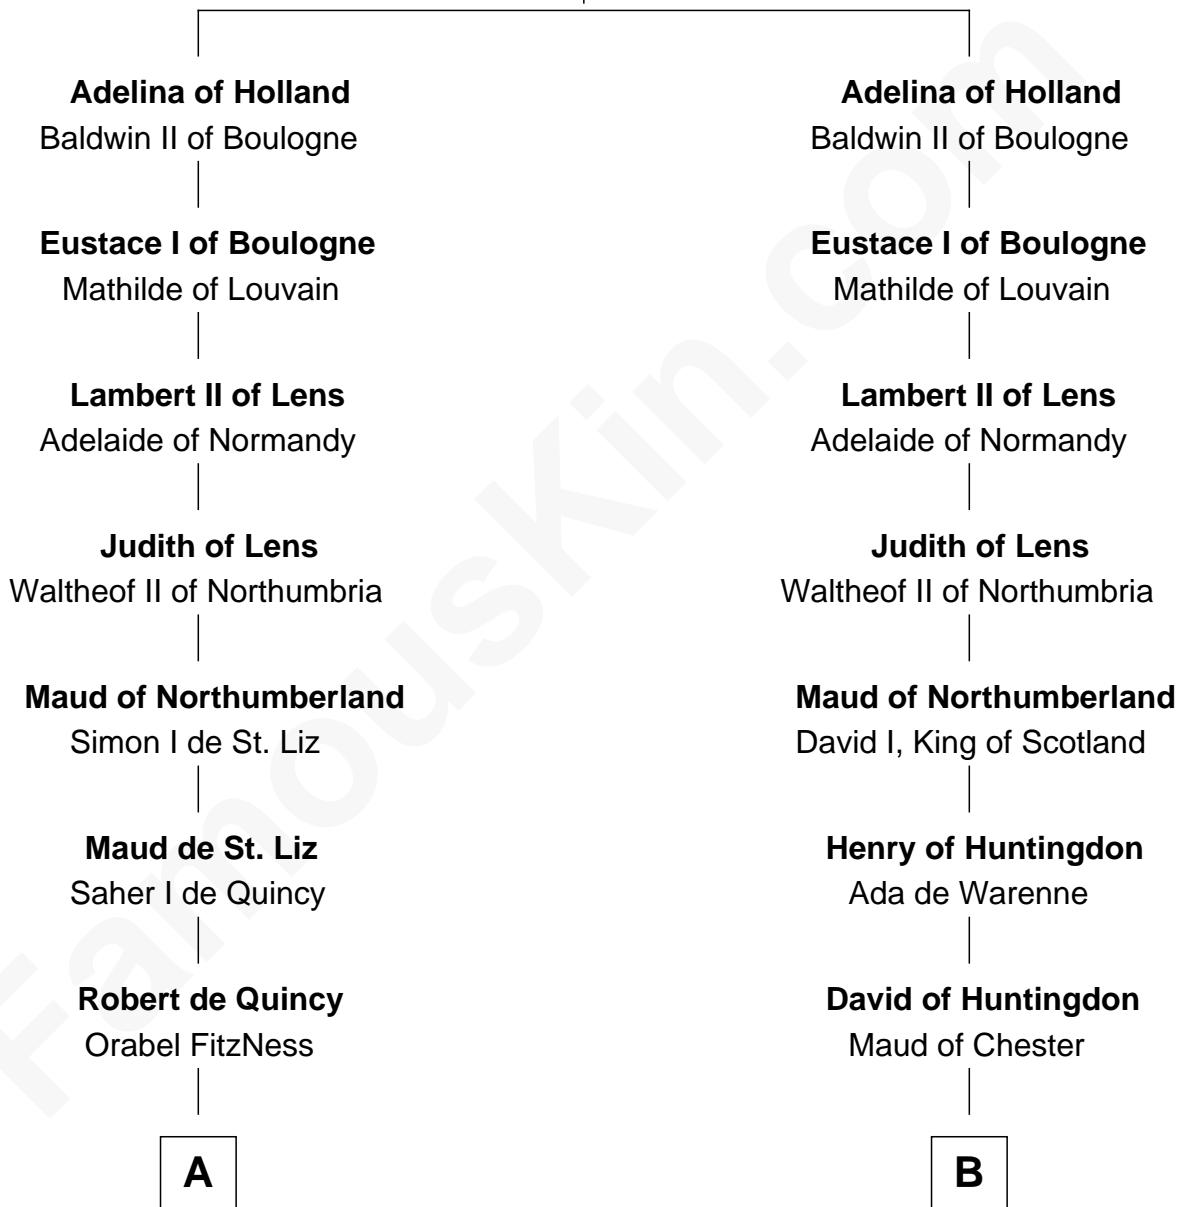

**MAYFLOWER**

# FamousKin.com Relationship Chart of

**Richard More**

(c1614 - c1696) *Mayflower passenger 1620*

19th cousin 2 times removed of

**Mary Stuart**

*Queen of Scots*

**Arnulf of Holland**  
Lutgardis of Luxemburg

**C**

**Joan Wrottesley**  
Richard Cresset

**Margaret Cresset**  
Thomas More

**Jasper More**  
Elizabeth Smalley

**Katherine More**  
Col. Samuel More

**Richard More**  
*Mayflower passenger 1620*

**D**

**James IV, King of Scotland**  
Margaret Tudor

**James V, King of Scotland**  
Mary of Guise

**Mary Stuart**  
*Queen of Scots*