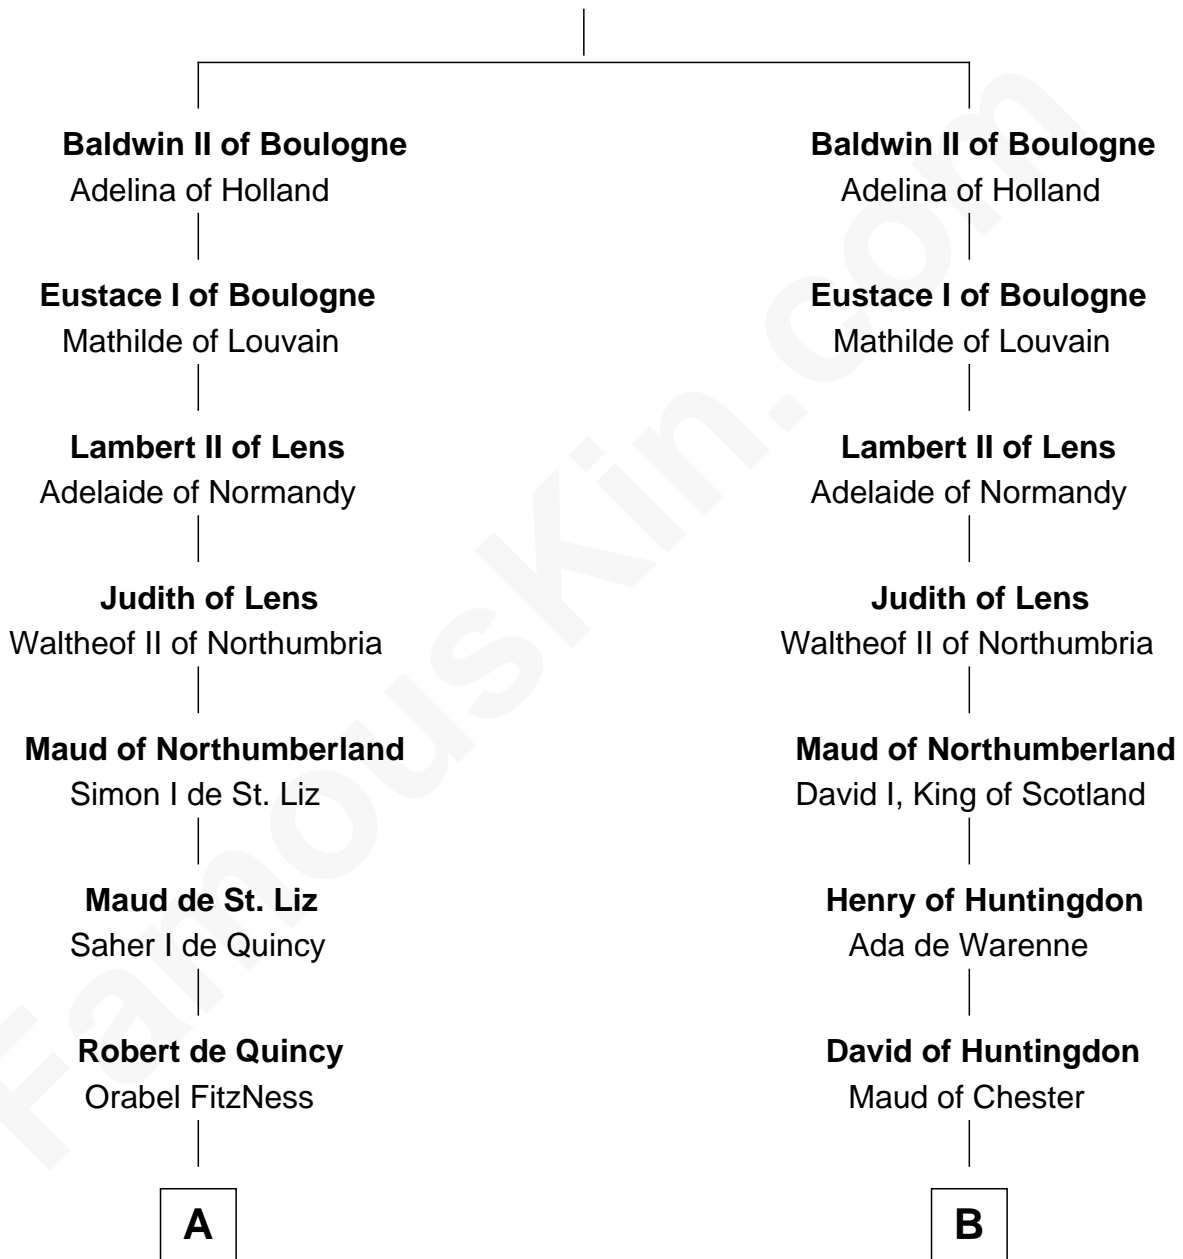

MAYFLOWER

FamousKin.com Relationship Chart of

Richard More

(c1614 - c1696) *Mayflower passenger 1620*

19th cousin 2 times removed of

Mary Stuart

Queen of Scots

Arnulf III of Boulogne

C

Joan Wrottesley
Richard Cresset

Margaret Cresset
Thomas More

Jasper More
Elizabeth Smalley

Katherine More
Col. Samuel More

Richard More
Mayflower passenger 1620

D

James IV, King of Scotland
Margaret Tudor

James V, King of Scotland
Mary of Guise

Mary Stuart
Queen of Scots

FamousKin.com