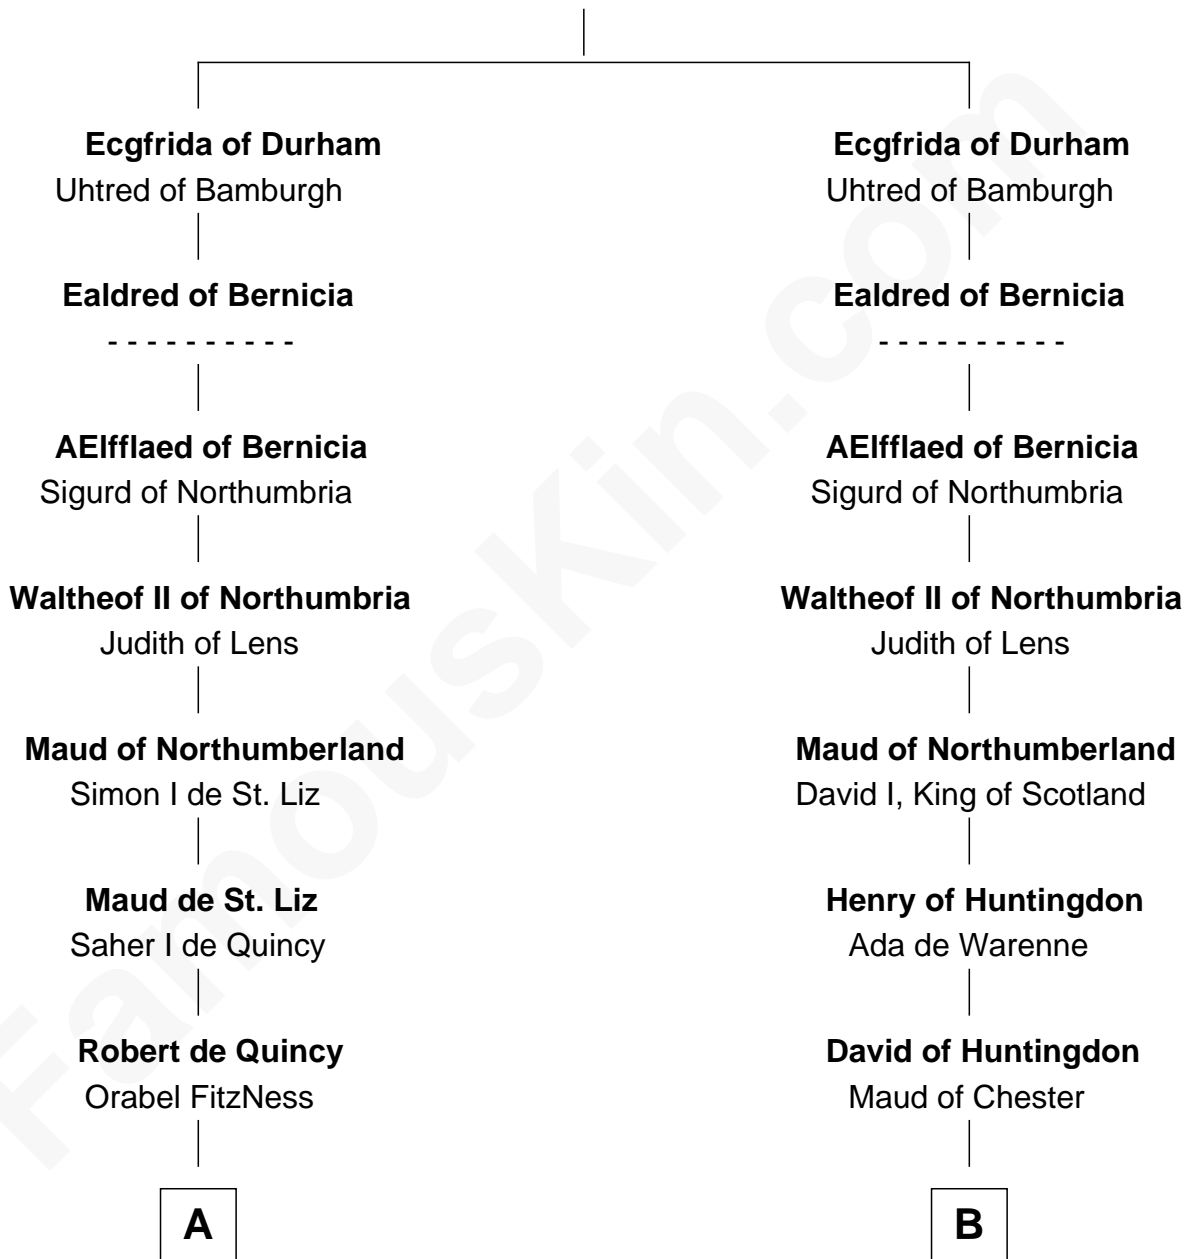

MAYFLOWER

FamousKin.com Relationship Chart of

Richard More

(c1614 - c1696) Mayflower passenger 1620

19th cousin 2 times removed of

Mary Stuart

Queen of Scots

Aldhun of Durham

C

Joan Wrottesley

Richard Cresset

Margaret Cresset

Thomas More

Jasper More

Elizabeth Smalley

Katherine More

Col. Samuel More

Richard More

Mayflower passenger 1620

D

James IV, King of Scotland

Margaret Tudor

James V, King of Scotland

Mary of Guise

Mary Stuart

Queen of Scots