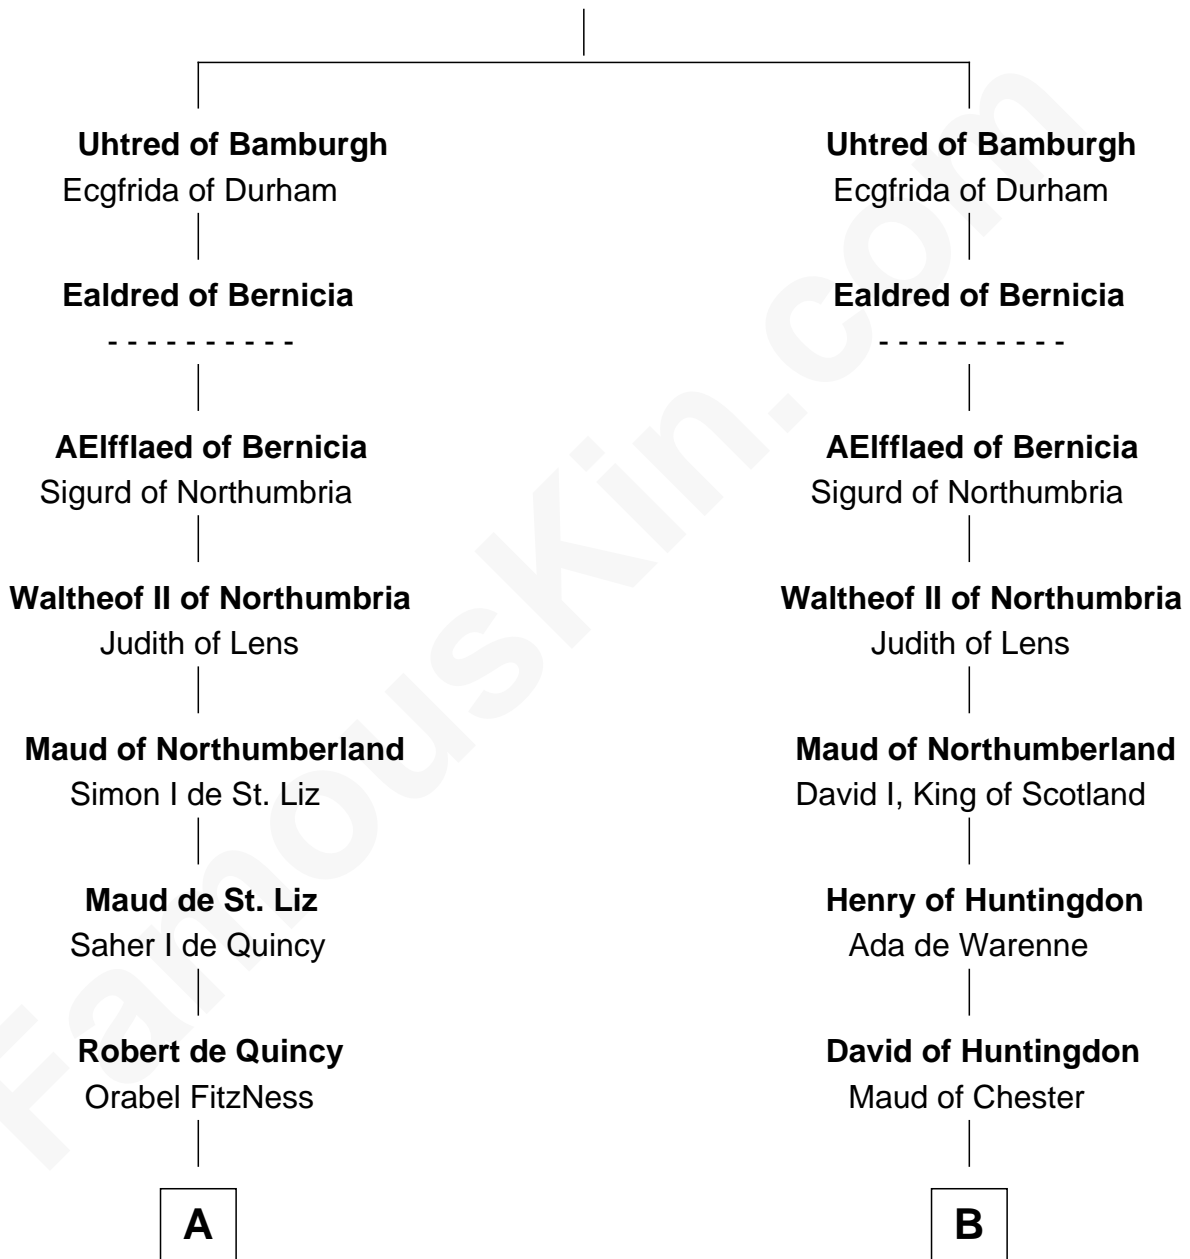

MAYFLOWER

FamousKin.com Relationship Chart of

Richard More

(c1614 - c1696) *Mayflower passenger 1620*

19th cousin 2 times removed of

Mary Stuart

Queen of Scots

Waltheof of Bamburgh

C

Joan Wrottesley

Richard Cresset

Margaret Cresset

Thomas More

Jasper More

Elizabeth Smalley

Katherine More

Col. Samuel More

Richard More

Mayflower passenger 1620

D

James IV, King of Scotland

Margaret Tudor

James V, King of Scotland

Mary of Guise

Mary Stuart

Queen of Scots