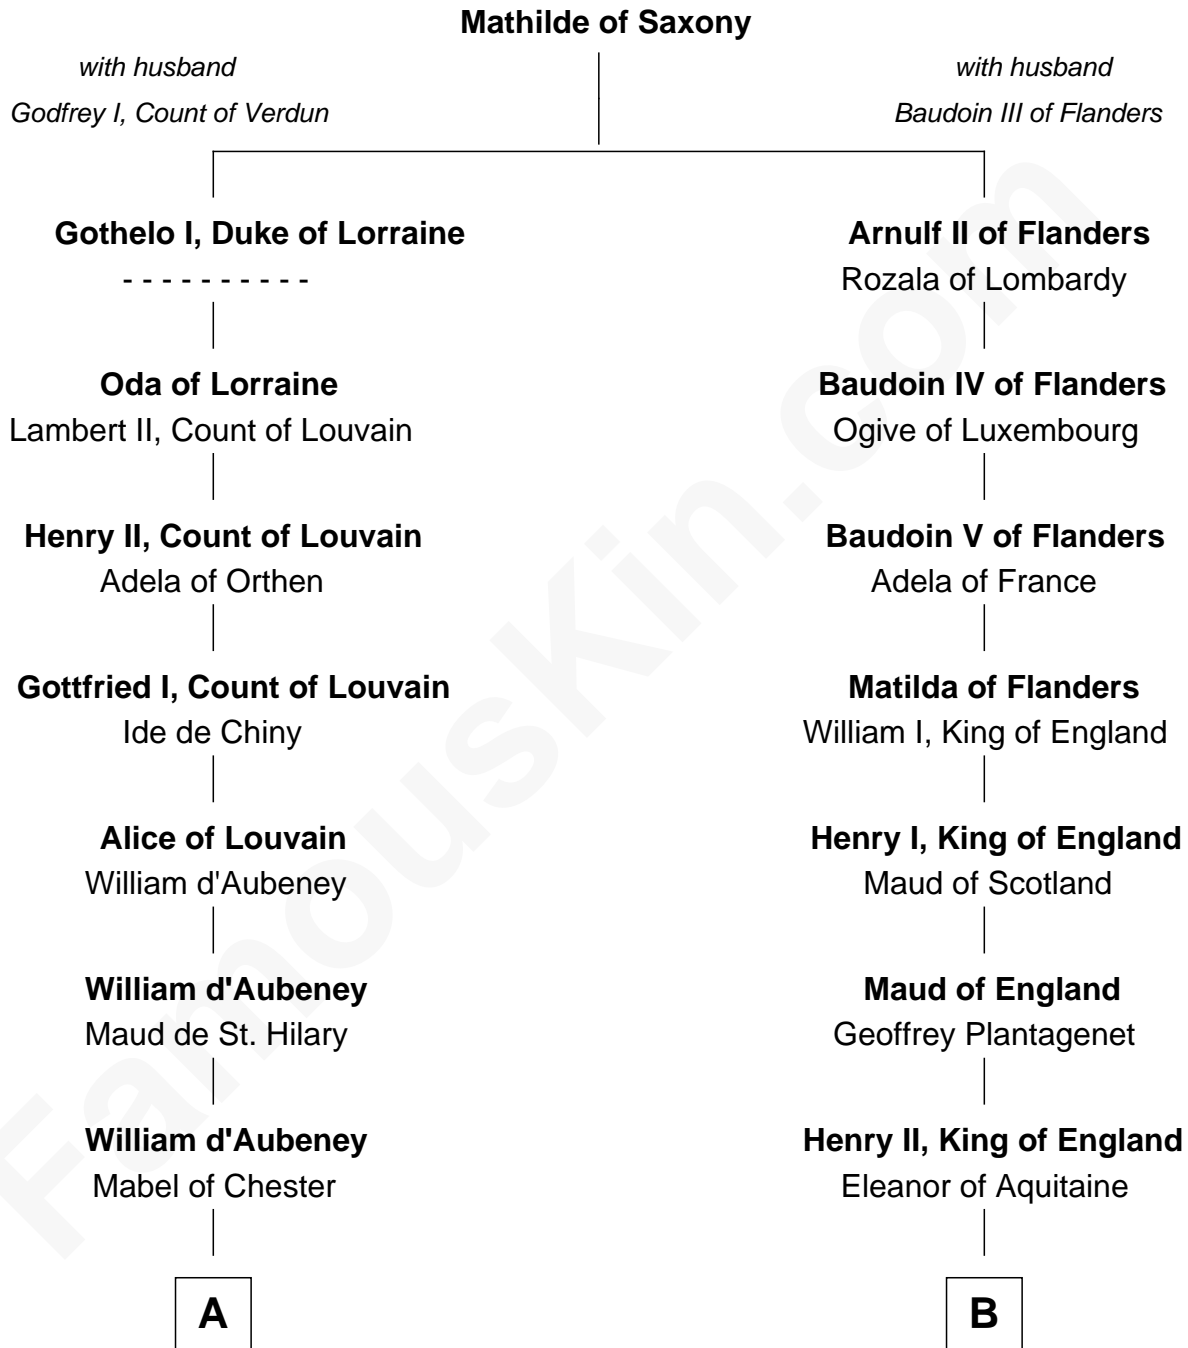

MAYFLOWER

FamousKin.com Relationship Chart of

Richard More

(c1614 - c1696) *Mayflower passenger 1620*

19th cousin of

Mary Stuart

Queen of Scots

C

Jasper More
Elizabeth Smalley

Katherine More
Col. Samuel More

Richard More
Mayflower passenger 1620

D

James IV, King of Scotland
Margaret Tudor

James V, King of Scotland
Mary of Guise

Mary Stuart
Queen of Scots